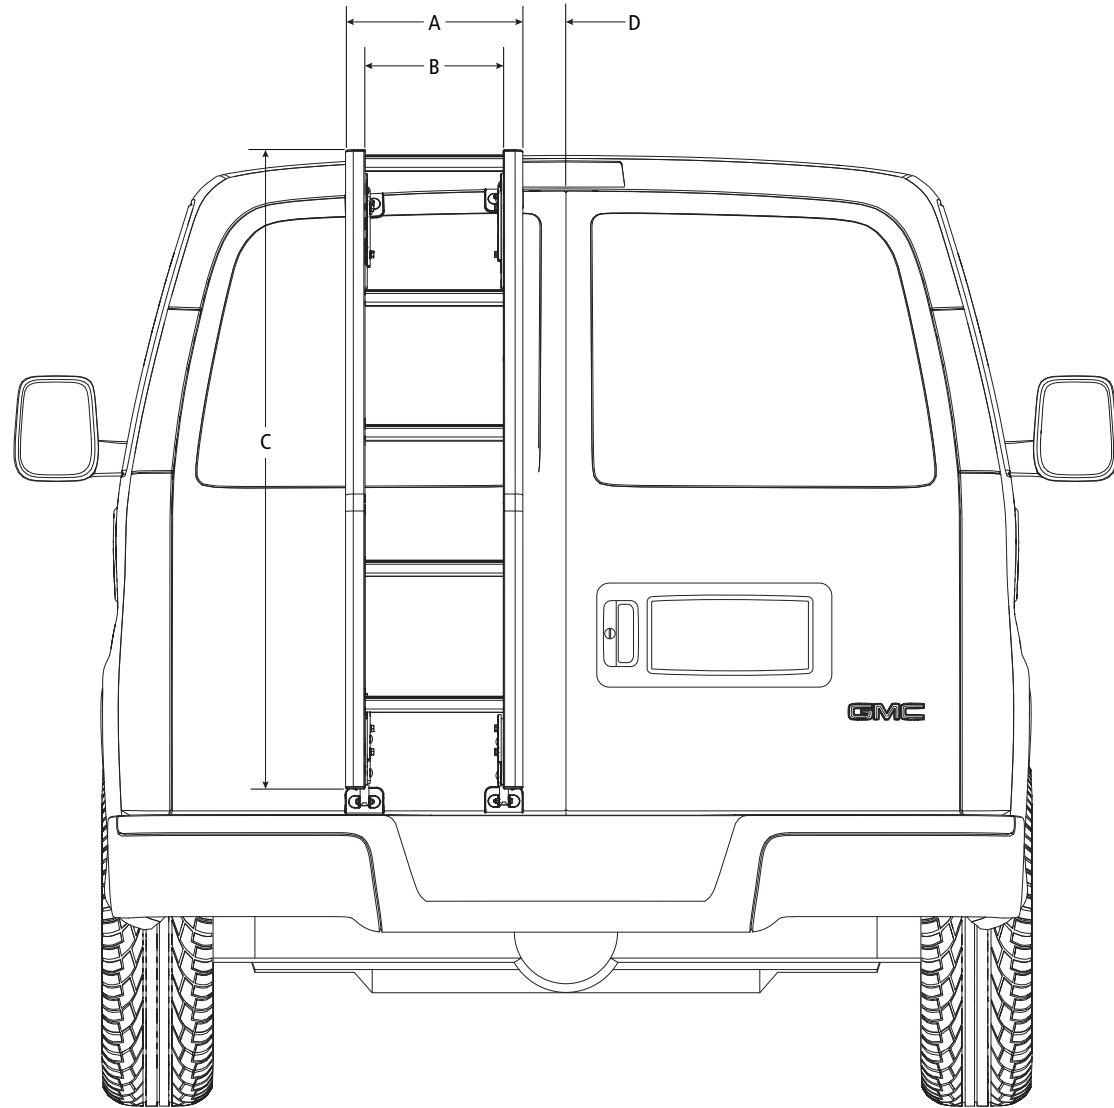

PRIME DESIGN™

A Safe Fleet Brand

AAL-8015

2004+ GMC Savana/Chevrolet Express Rear Door Access Ladder

Dimensional Specifications on Page 2

Configuration as shown:

Finish: Bright Anodized

Vehicle-Specific Mounting Bracket System

Overall Weight (empty): 15.5 lbs

AAL-8015

2004+ GMC Savana/Chevrolet Express Rear Door Access Ladder

Approximate dimensions as shown:

- A: Overall Ladder Width 15"
- B: Usable Ladder Width 11.75"
- C: Ladder Height 54"
- D: Door Seam Offset 3.65"