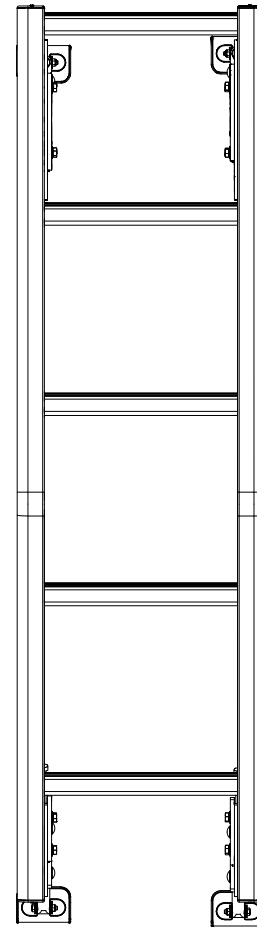

PRIME DESIGN™

A Safe Fleet Brand

AAL-8015

2004+ GMC Savana/Chevrolet Express Rear Door Access Ladder

Dimensional Specifications on Page 2

Configuration as shown:

Finish: Bright Anodized

Vehicle-Specific Mounting Bracket System

Overall Weight (empty): 15.5 lbs

AAL-8015

2004+ GMC Savana/Chevrolet Express Rear Door Access Ladder

Approximate dimensions as shown:

- A: Overall Ladder Width 15"
- B: Usable Ladder Width 11.75"
- C: Ladder Height 54"
- D: Door Seam Offset 3.65"