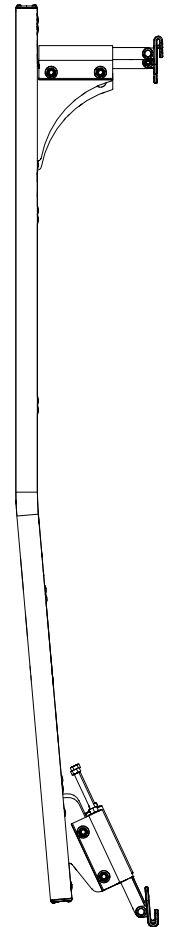

PRIME DESIGN™

A Safe Fleet Brand

AAL-8015

2004+ GMC Savana/Chevrolet Express Rear Door Access Ladder

Dimensional Specifications on Page 2

Configuration as shown:

Finish: Bright Anodized

Vehicle-Specific Mounting Bracket System

Overall Weight (empty): 15.5 lbs

AAL-8015

2004+ GMC Savana/Chevrolet Express Rear Door Access Ladder

Approximate dimensions as shown:

- A: Overall Ladder Width 15"
- B: Usable Ladder Width 11.75"
- C: Ladder Height 54"
- D: Door Seam Offset 3.65"

Assembly Manual also available:

AAL-8015

USOV-AAL8015-US01 Rev-A 0118