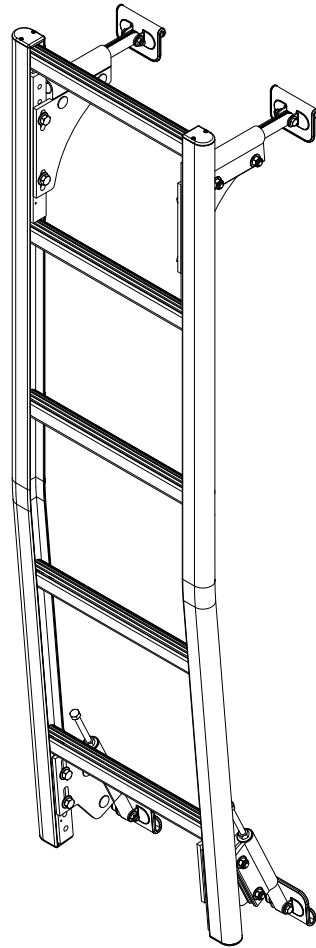

PRIME DESIGN™

A Safe Fleet Brand

AAL-8015

2004+ GMC Savana/Chevrolet Express Rear Door Access Ladder

Dimensional Specifications on Page 2

Configuration as shown:

Finish: Bright Anodized

Vehicle-Specific Mounting Bracket System

Overall Weight (empty): 15.5 lbs

AAL-8015

2004+ GMC Savana/Chevrolet Express Rear Door Access Ladder

Approximate dimensions as shown:

- A: Overall Ladder Width 15"
- B: Usable Ladder Width 11.75"
- C: Ladder Height 54"
- D: Door Seam Offset 3.65"