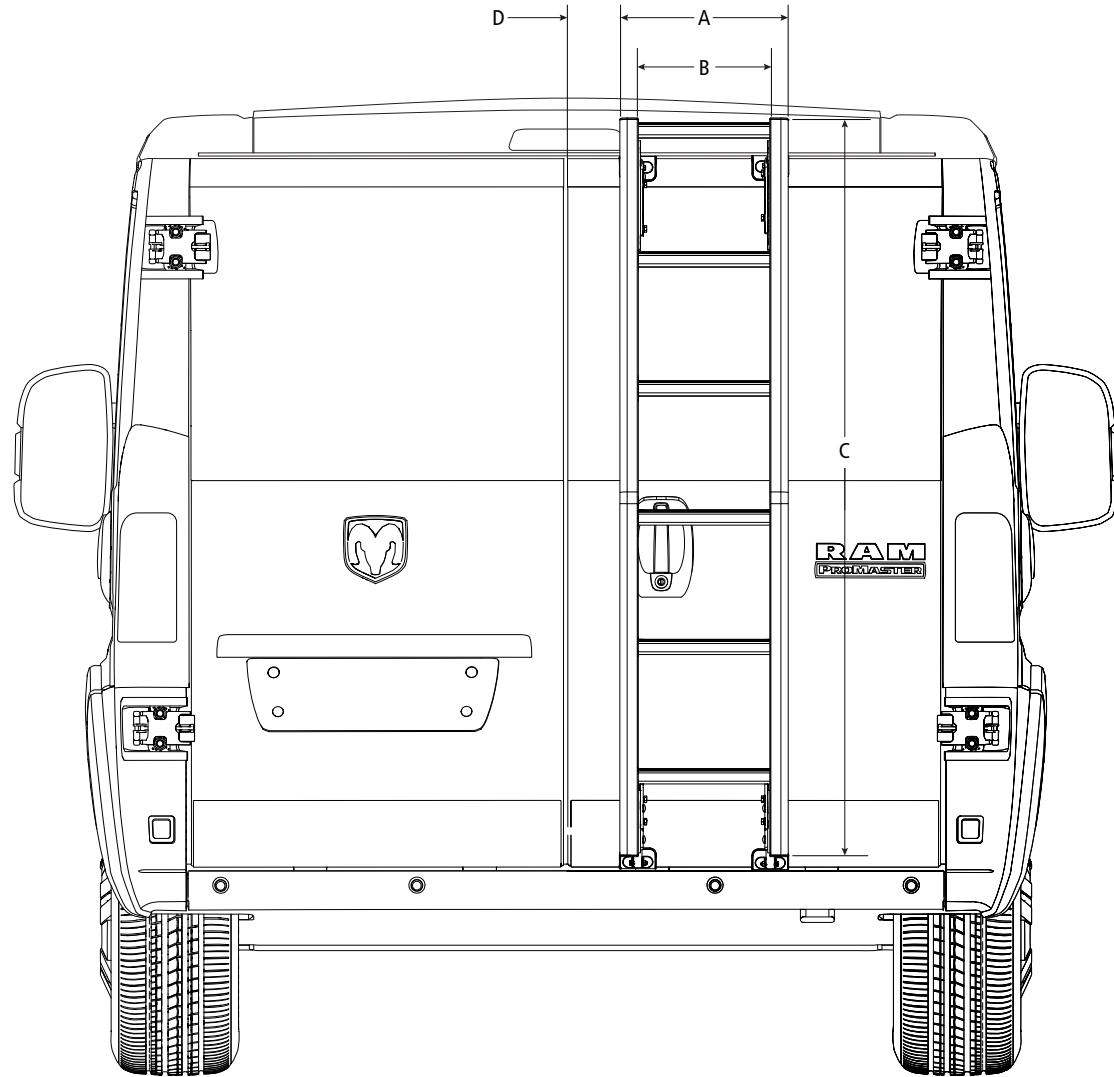

PRIME DESIGN™

A Safe Fleet Brand

AAL-8012

2014+ Ram ProMaster-H1 Rear Door Access Ladder

Dimensional Specifications on Page 2

Configuration as shown:

Finish: Bright Anodized

Vehicle-Specific Mounting Bracket System

Overall Weight (empty): 16.75 lbs

AAL-8012

2014+ Ram ProMaster-H1 Rear Door Access Ladder

Approximate dimensions as shown:

- A: Overall Ladder Width 15"
- B: Usable Ladder Width 11.75"
- C: Ladder Height 66"
- D: Door Seam Offset 4.50"