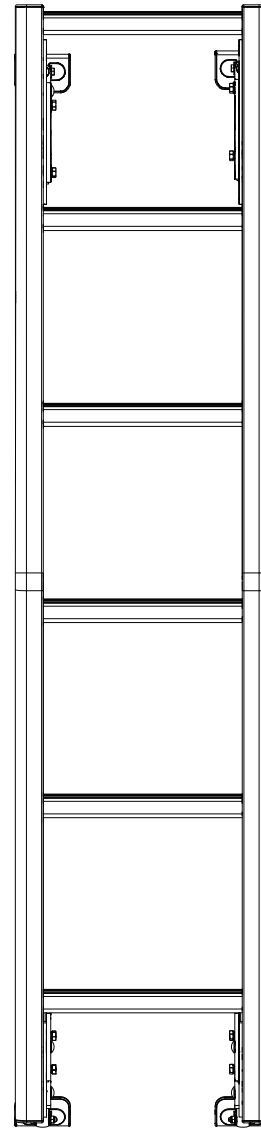

PRIME DESIGN™

A Safe Fleet Brand

AAL-8012

2014+ Ram ProMaster-H1 Rear Door Access Ladder

Dimensional Specifications on Page 2

Configuration as shown:

Finish: Bright Anodized

Vehicle-Specific Mounting Bracket System

Overall Weight (empty): 16.75 lbs

AAL-8012

2014+ Ram ProMaster-H1 Rear Door Access Ladder

Approximate dimensions as shown:

- A: Overall Ladder Width 15"
- B: Usable Ladder Width 11.75"
- C: Ladder Height 66"
- D: Door Seam Offset 4.50"