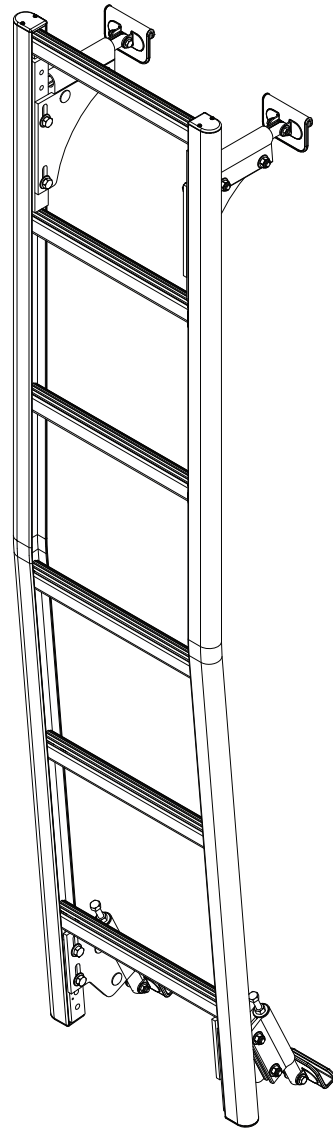

PRIME DESIGN™

A Safe Fleet Brand

AAL-8012

2014+ Ram ProMaster-H1 Rear Door Access Ladder

Dimensional Specifications on Page 2

Configuration as shown:

Finish: Bright Anodized

Vehicle-Specific Mounting Bracket System

Overall Weight (empty): 16.75 lbs

AAL-8012

2014+ Ram ProMaster-H1 Rear Door Access Ladder

Approximate dimensions as shown:

- A: Overall Ladder Width 15"
- B: Usable Ladder Width 11.75"
- C: Ladder Height 66"
- D: Door Seam Offset 4.50"