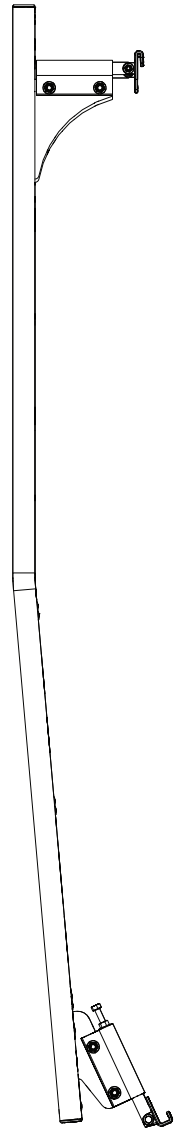

PRIME DESIGN™

A Safe Fleet Brand

AAL-8012

2014+ Ram ProMaster-H1 Rear Door Access Ladder

Dimensional Specifications on Page 2

Configuration as shown:

Finish: Bright Anodized

Vehicle-Specific Mounting Bracket System

Overall Weight (empty): 16.75 lbs

AAL-8012

2014+ Ram ProMaster-H1 Rear Door Access Ladder

Approximate dimensions as shown:

- A: Overall Ladder Width 15"
- B: Usable Ladder Width 11.75"
- C: Ladder Height 66"
- D: Door Seam Offset 4.50"

Assembly Manual also available:

AAL-8012

USOV-AAL8012-US01 Rev-B 0118