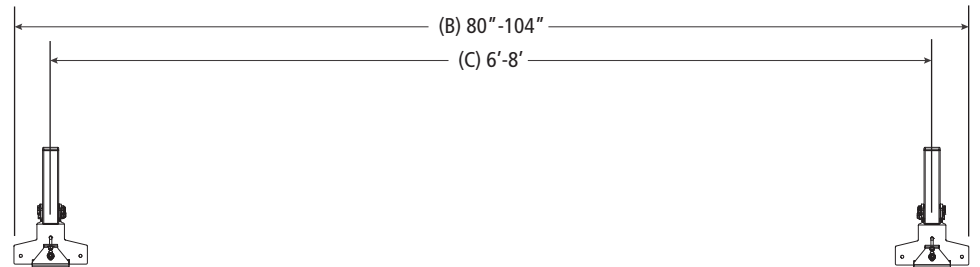

VBB-226

GM Van Rack

Dimensional Specifications on Page 2

Configuration as shown:

Base Left/Base Right
Two Crossbars, US Gen1
Finish: White Powder Coat
Vehicle-Specific Mounting Bracket System
Overall Weight: 20 lbs

Load specifications as shown:

Maximum Ladder Weight LH..... 100 lbs
Maximum Ladder Length LH..... 32 ft
Maximum Ladder Section LH 16 ft
Maximum Ladder Weight RH 100 lbs
Maximum Ladder Length RH 32 ft
Maximum Ladder Section RH..... 16 ft

VBB-226

GM Van Rack

Approximate dimensions as shown:

- A: Rack Width 69"
- B: Rack Length 80" - 104"
- C: Crossbar Spacing 6'-8'
- D: Rack Height 13"

Assembly Manual also available:

VBB-226

USOV-VBB226-US01 Rev-B 0118