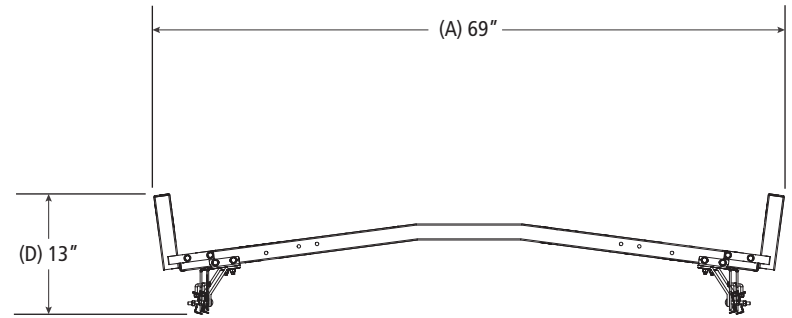

VBB-226

GM Van Rack

Dimensional Specifications on Page 2

Configuration as shown:

Base Left/Base Right
Two Crossbars, US Gen1
Finish: White Powder Coat
Vehicle-Specific Mounting Bracket System
Overall Weight: 20 lbs

Load specifications as shown:

Maximum Ladder Weight LH..... 100 lbs
Maximum Ladder Length LH..... 32 ft
Maximum Ladder Section LH 16 ft
Maximum Ladder Weight RH 100 lbs
Maximum Ladder Length RH 32 ft
Maximum Ladder Section RH..... 16 ft

VBB-226

GM Van Rack

Approximate dimensions as shown:

- A: Rack Width 69"
- B: Rack Length 80" - 104"
- C: Crossbar Spacing 6'-8'
- D: Rack Height 13"

Assembly Manual also available:

VBB-226

USOV-VBB226-US01 Rev-B 0118