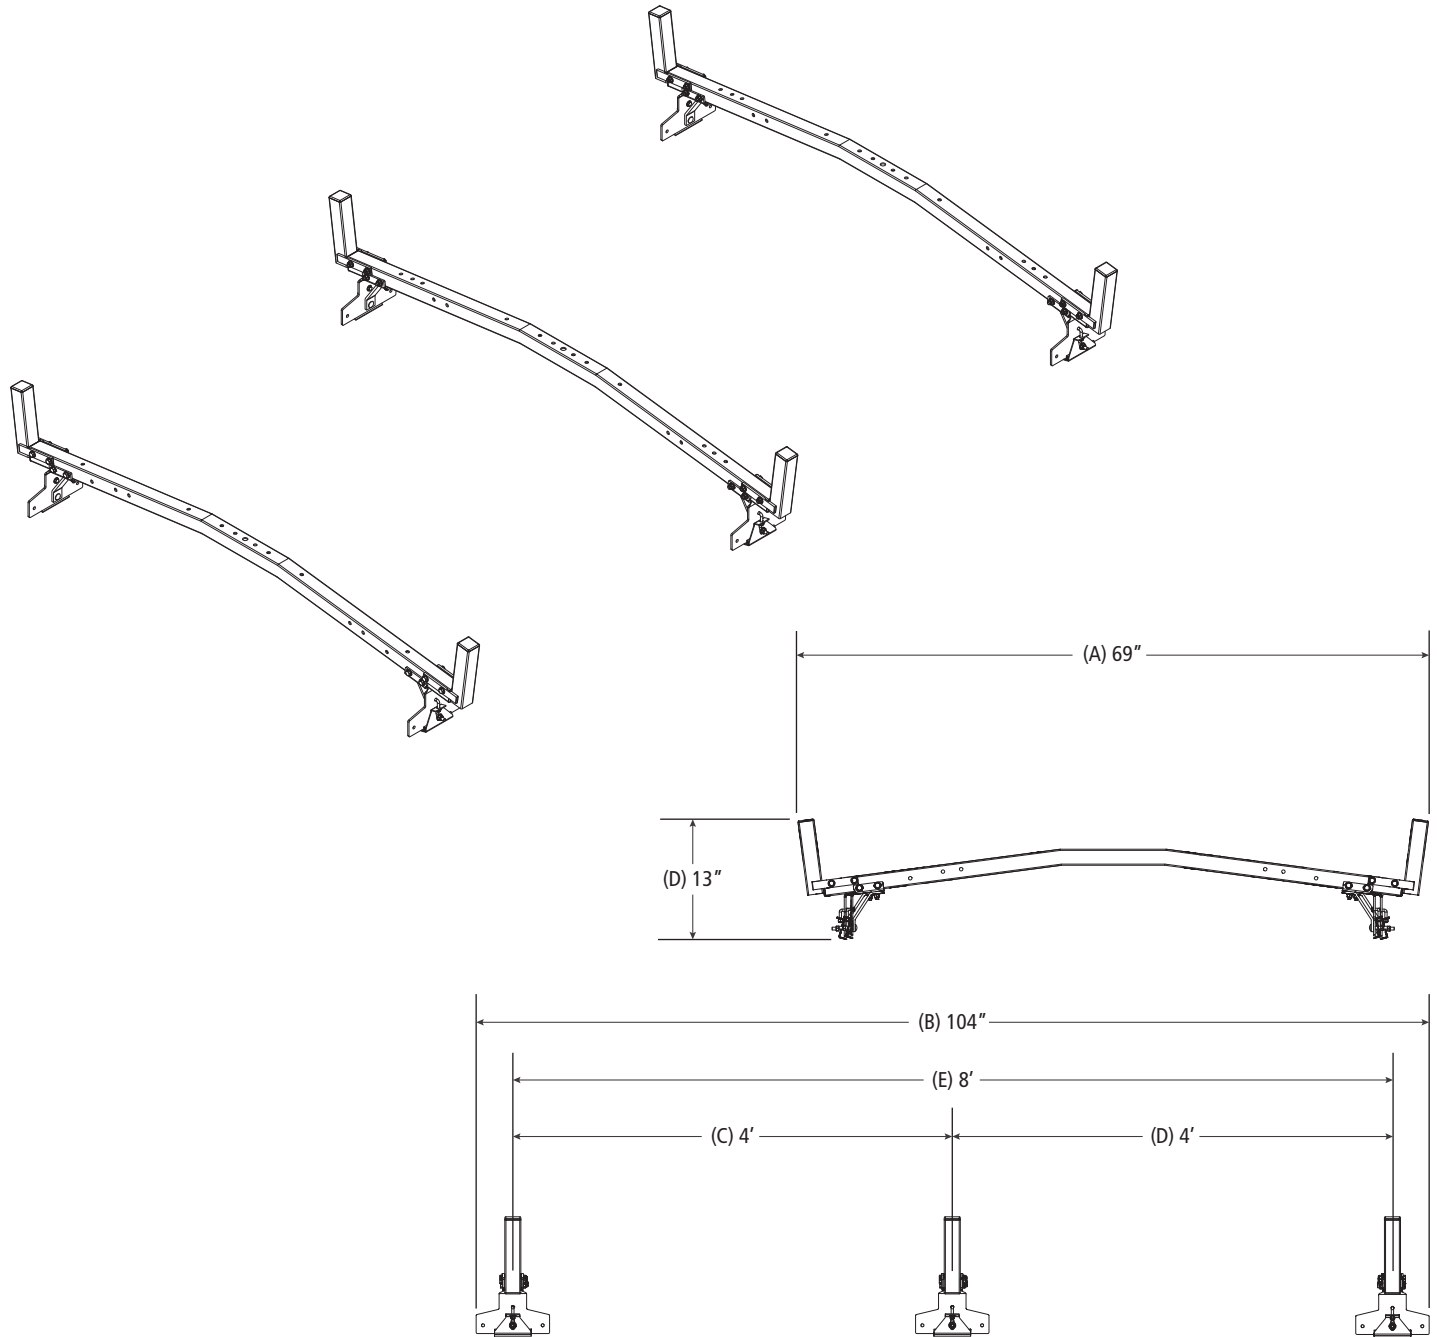

VBB-326

GM Van Rack

Dimensional Specifications on Page 2

Configuration as shown:

Base Left/Base Right
Three Crossbars, US Gen1
Finish: White Powder Coat
Vehicle-Specific Mounting Bracket System
Overall Weight: 30 lbs

Load specifications as shown:

Maximum Ladder Weight LH..... 100 lbs
Maximum Ladder Length LH..... 32 ft
Maximum Ladder Section LH 16 ft
Maximum Ladder Weight RH 100 lbs
Maximum Ladder Length RH 32 ft
Maximum Ladder Section RH..... 16 ft

VBB-326

GM Van Rack

Approximate dimensions as shown:

A: Rack Width	69"
B: Rack Length	104"
C: Crossbar Spacing (rear to center)	4'
D: Crossbar Spacing (center to front)	4'
E: Total Crossbar Spacing	8'
F: Rack Height	13"