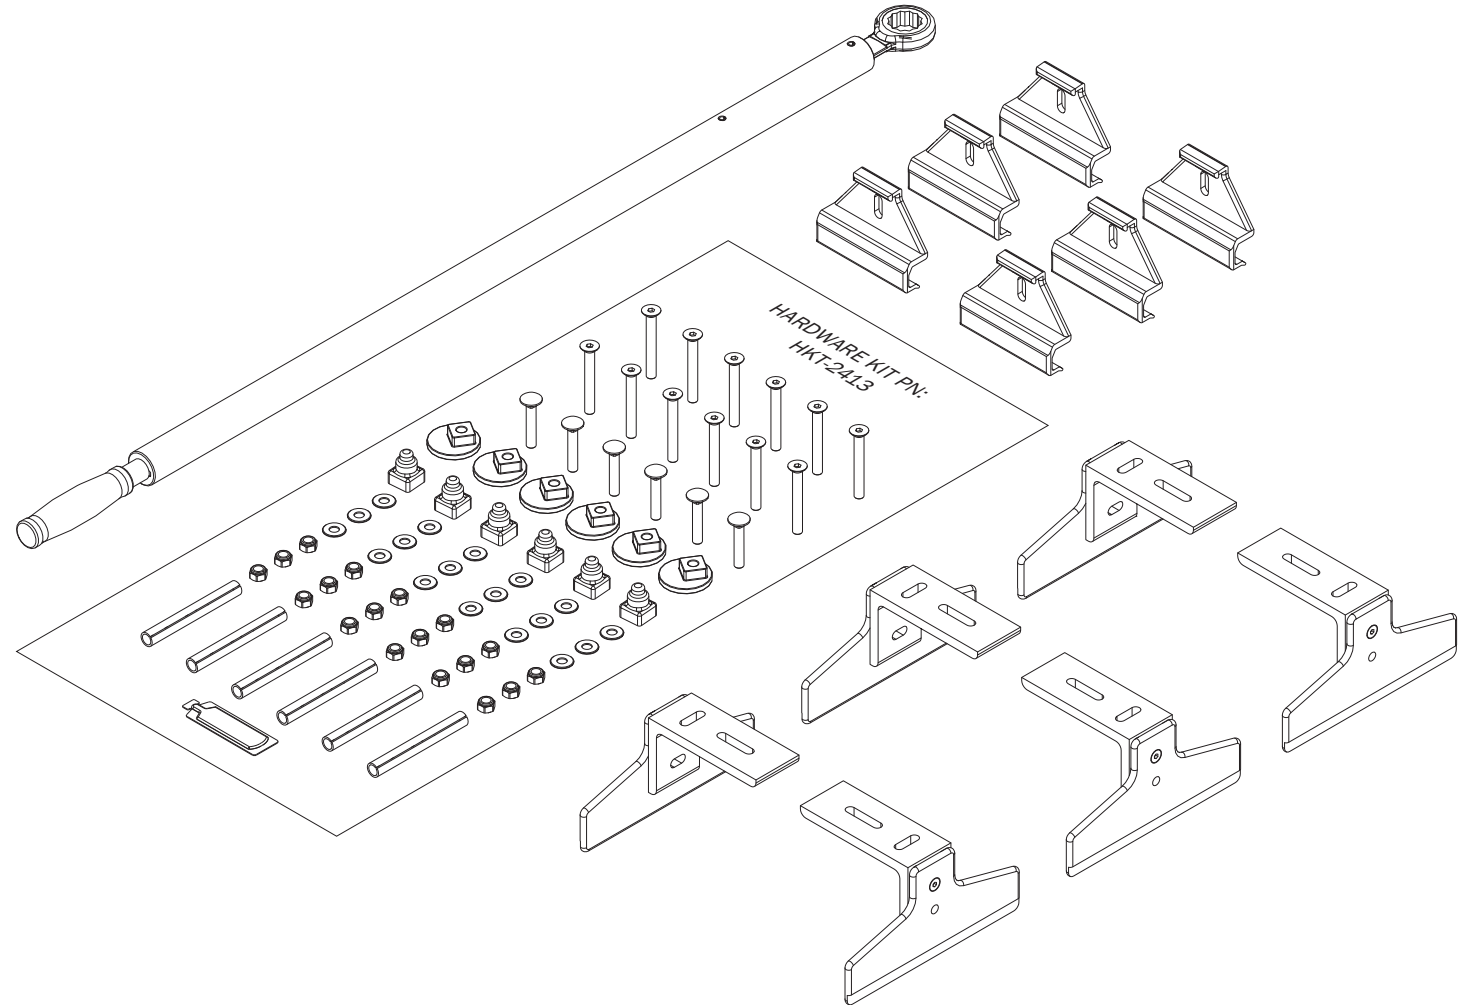

PRIME DESIGN™

A Safe Fleet Brand

VRR3-GM31G-ST

Chevy Express Cargo
GMC Savana Cargo

Dimensional Specifications on Page 4

Configuration as shown:

Rotation Left/Rotation Right
w/Removable Ratcheting Handle
Three Crossbars, US Gen5
Finish: White Powder Coat
FBM3-0110 GM Mounting System
Overall Weight (empty): 113 lbs

Load specifications as shown:

Maximum Ladder Weight LH.....	75 lbs
Maximum Ladder Length LH.....	16 ft
Maximum Ladder Section LH.....	8 ft
Maximum Ladder Weight RH.....	75 lbs
Maximum Ladder Length RH.....	32 ft
Maximum Ladder Section RH.....	16 ft

VRR3-GM31G-ST

Chevy Express Cargo
GMC Savana Cargo

Approximate weight as shown:

FBM3-0110 GM Mounting System
ELR-8367 Ratcheting Handle Assembly
Base Weight..... 14.25 lbs

Assembly Manual also available:

VRR3-GM31G-ST BASE

USOV-VRR3GM31GST-US01 Rev-A 0118

PRIME DESIGN™

A Safe Fleet Brand

VRR3-GM31G-ST

Chevy Express Cargo
GMC Savana Cargo

Approximate dimensions as shown:

A: Rack Width	78"
B: Rear Crossbar Offset (Left).....	9.375"
C: Mount Bolt Spacing Rear.....	57"
D: Mount Bolt Spacing Center	57"
E: Mount Bolt Spacing Front	58.25"
F: Overall Height.....	100"
G: Rack Length.....	128"
H: Crossbar Spacing R/F.....	8'
I: Crossbar Spacing R/C	48.50"
J: Crossbar Spacing C/F	47.50"
K: Rack Height	15.50"
L: Roof Height	84.50"
M: Wheel Base	135"