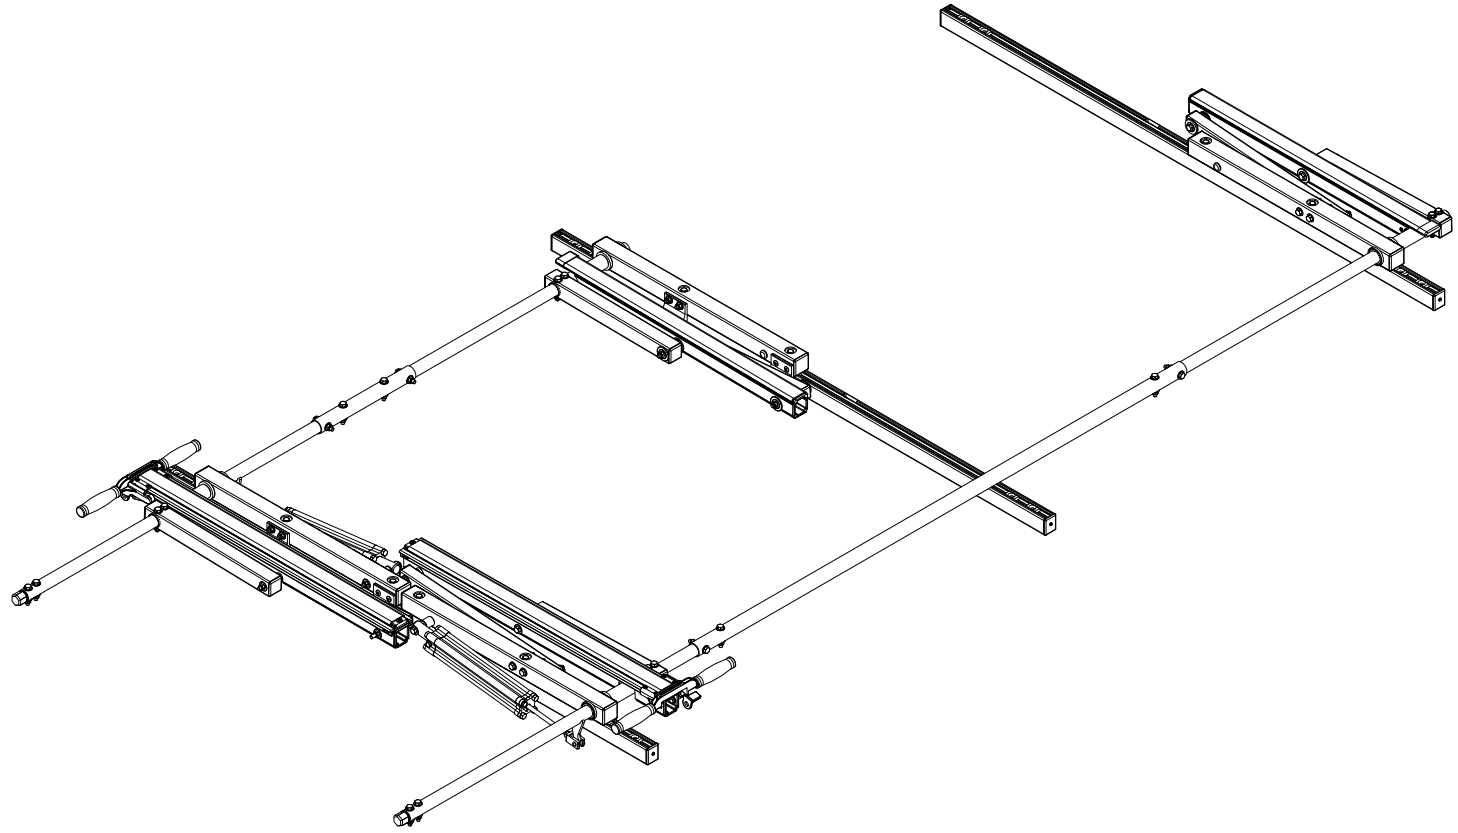

PRIME DESIGN™

A Safe Fleet Brand

VRR3-GM31G-ST

Chevy Express Cargo
GMC Savana Cargo

Dimensional Specifications on Page 4

Configuration as shown:

Rotation Left/Rotation Right
w/Removable Ratcheting Handle
Three Crossbars, US Gen5
Finish: White Powder Coat
FBM3-0110 GM Mounting System
Overall Weight (empty): 113 lbs

VRR3-GM31G-ST

Chevy Express Cargo
GMC Savana Cargo

Approximate weight as shown:

FBM3-0110 GM Mounting System
ELR-8367 Ratcheting Handle Assembly
Base Weight..... 14.25 lbs

Assembly Manual also available:

VRR3-GM31G-ST BASE

USOV-VRR3GM31GST-US01 Rev-A 0118

VRR3-GM31G-ST

Chevy Express Cargo
GMC Savana Cargo

Approximate weight as shown:

VRR3-9003 Factory Assembled L/R Rotation Assembly
Rack Weight..... 89.50 lbs

Palletized Rotation Assembly

Assembly Manual also available:
VRR3-GM31G-ST BASE

VRR3-GM31G-ST

Chevy Express Cargo
GMC Savana Cargo

Approximate weight as shown:

STB-0001 Low Profile Ship Thru Box
Box Weight 8.75 lbs

Assembly Manual also available:
VRR3-GM31G-ST BOX