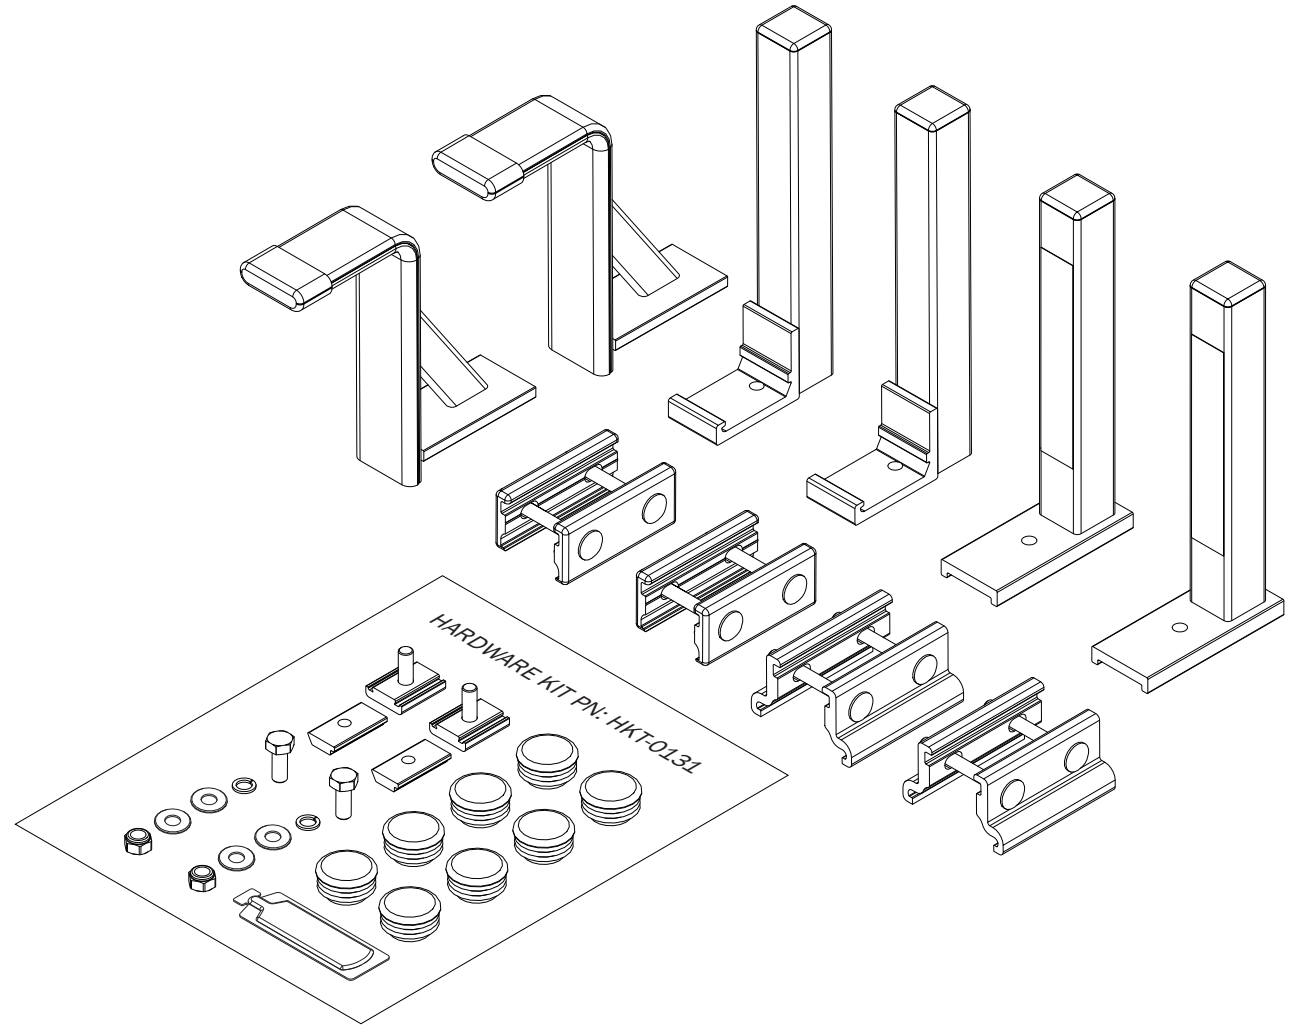

PRIME DESIGN™

A Safe Fleet Brand

VRR3-GM31G-ST

Chevy Express Cargo
GMC Savana Cargo

Dimensional Specifications on Page 4

Configuration as shown:

Rotation Left/Rotation Right
w/Removable Ratcheting Handle
Three Crossbars, US Gen5
Finish: White Powder Coat
FBM3-0110 GM Mounting System
Overall Weight (empty): 113 lbs

VRR3-GM31G-ST

Chevy Express Cargo
GMC Savana Cargo

Approximate weight as shown:

FBM3-0110 GM Mounting System
ELR-8367 Ratcheting Handle Assembly
Base Weight..... 14.25 lbs

Assembly Manual also available:

VRR3-GM31G-ST BASE

USOV-VRR3GM31GST-US01 Rev-A 0118

VRR3-GM31G-ST

Chevy Express Cargo
GMC Savana Cargo

Approximate weight as shown:

VRR3-9003 Factory Assembled L/R Rotation Assembly
Rack Weight..... 89.50 lbs

Palletized Rotation Assembly

Assembly Manual also available:
VRR3-GM31G-ST BASE

VRR3-GM31G-ST

Chevy Express Cargo
GMC Savana Cargo

Approximate weight as shown:

STB-0001 Low Profile Ship Thru Box
Box Weight 8.75 lbs

Assembly Manual also available:
VRR3-GM31G-ST BOX