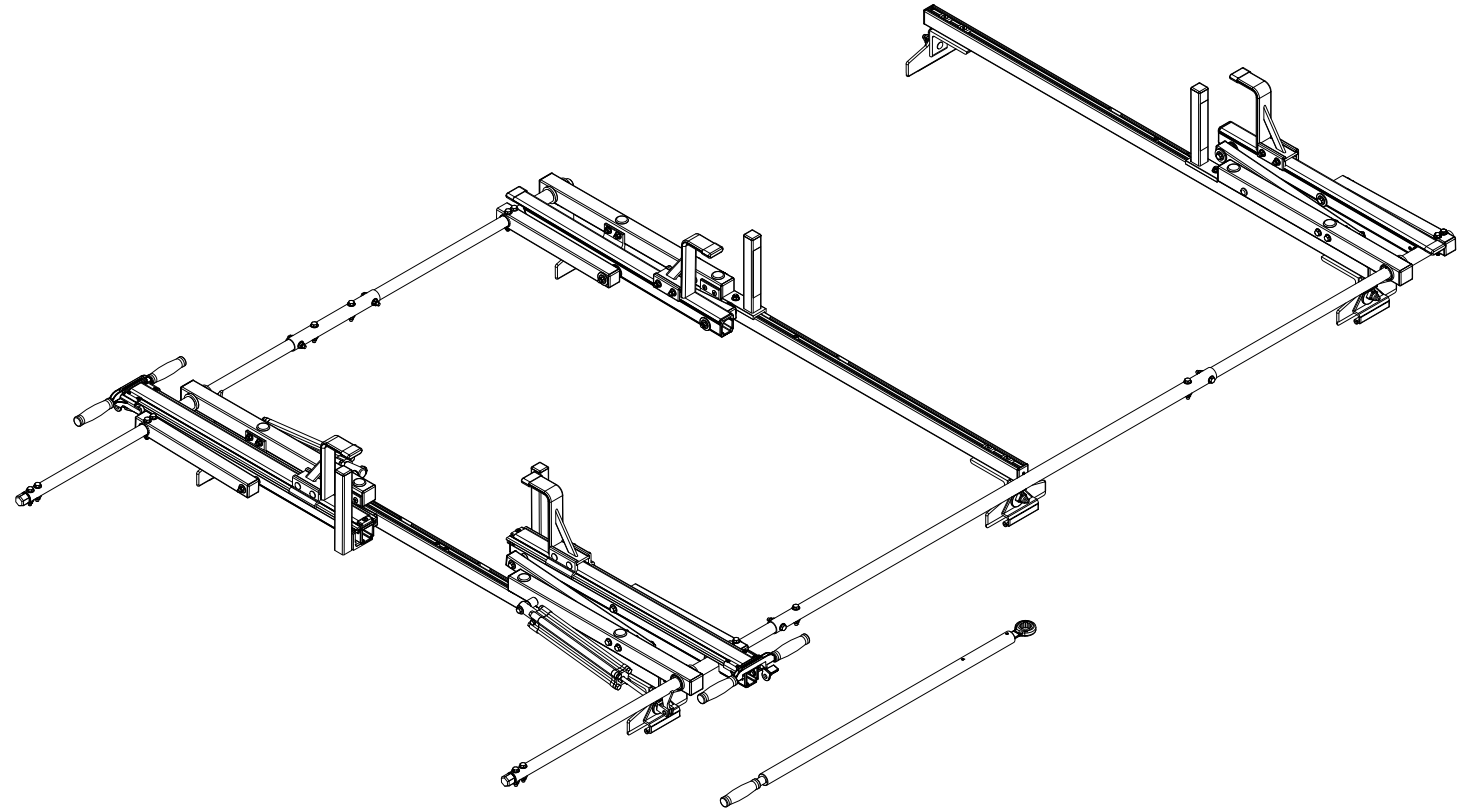

PRIME DESIGN™

A Safe Fleet Brand

VRR3-GM31G-ST

Chevy Express Cargo
GMC Savana Cargo

Dimensional Specifications on Page 4

Configuration as shown:

Rotation Left/Rotation Right
w/Removable Ratcheting Handle
Three Crossbars, US Gen5
Finish: White Powder Coat
FBM3-0110 GM Mounting System
Overall Weight (empty): 113 lbs

Load specifications as shown:

Maximum Ladder Weight LH.....	75 lbs
Maximum Ladder Length LH.....	16 ft
Maximum Ladder Section LH.....	8 ft
Maximum Ladder Weight RH.....	75 lbs
Maximum Ladder Length RH.....	32 ft
Maximum Ladder Section RH.....	16 ft

VRR3-GM31G-ST

Chevy Express Cargo
GMC Savana Cargo

Approximate weight as shown:

FBM3-0110 GM Mounting System
ELR-8367 Ratcheting Handle Assembly
Base Weight..... 14.25 lbs

Assembly Manual also available:

VRR3-GM31G-ST BASE

USOV-VRR3GM31GST-US01 Rev-A 0118

PRIME DESIGN™

A Safe Fleet Brand

VRR3-GM31G-ST

Chevy Express Cargo
GMC Savana Cargo

Approximate dimensions as shown:

A: Rack Width	78"
B: Rear Crossbar Offset (Left).....	9.375"
C: Mount Bolt Spacing Rear.....	57"
D: Mount Bolt Spacing Center	57"
E: Mount Bolt Spacing Front	58.25"
F: Overall Height.....	100"
G: Rack Length.....	128"
H: Crossbar Spacing R/F.....	8'
I: Crossbar Spacing R/C	48.50"
J: Crossbar Spacing C/F	47.50"
K: Rack Height	15.50"
L: Roof Height	84.50"
M: Wheel Base	135"