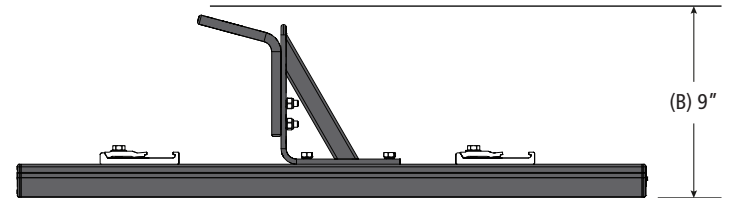

### AluRack Quick Clamp

Shown with AluRack for illustrative purposes only

Approximate dimensions as shown:

A: Width ..... 17"

B: Height..... 9"

Assembly Manual also available: