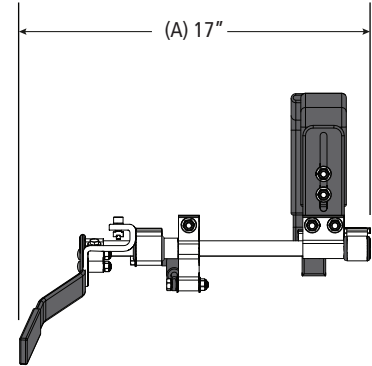

### AluRack Quick Clamp

Shown with AluRack for illustrative purposes only

Approximate dimensions as shown:

A: Width ..... 17"

B: Height..... 9"

Assembly Manual also available: