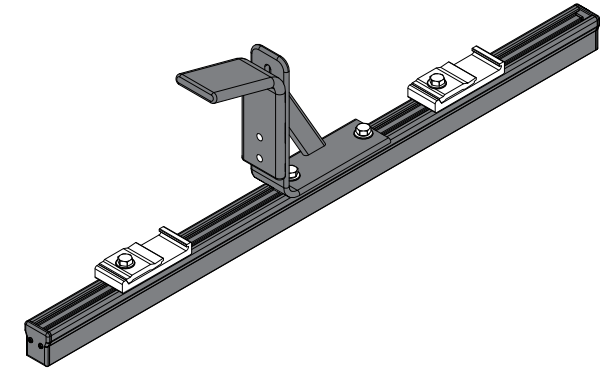

ACX

AluRack Quick Clamp

Dimensional Specifications on Page 2

Configuration as shown:

Left Hand

Finish: Anodized Aluminum

Rack Weight (empty): 8 lbs

Load specifications as shown:

Check the vehicle's manufacturer recommendation for roof capacity weight limit.

*AluRack Ladder Rack ordered separately