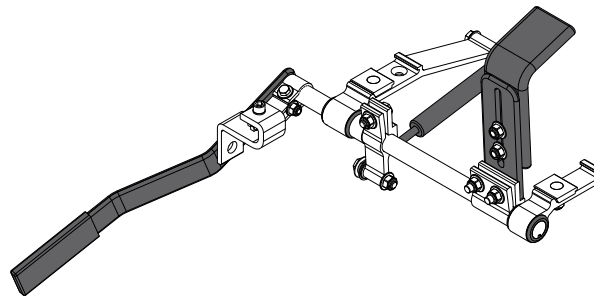

ACX

AluRack Quick Clamp

Dimensional Specifications on Page 2

Configuration as shown:

Left Hand

Finish: Anodized Aluminum

Rack Weight (empty): 8 lbs

Load specifications as shown:

Check the vehicle's manufacturer recommendation for roof capacity weight limit.

*AluRack Ladder Rack ordered separately