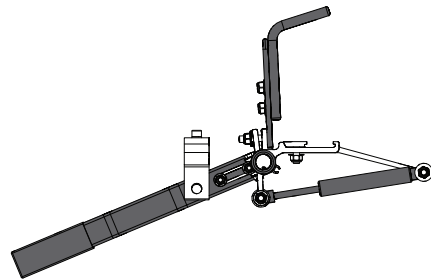

### AluRack Quick Clamp

Shown with AluRack for illustrative purposes only

Approximate dimensions as shown:

A: Width ..... 17"

B: Height..... 9"

Assembly Manual also available: