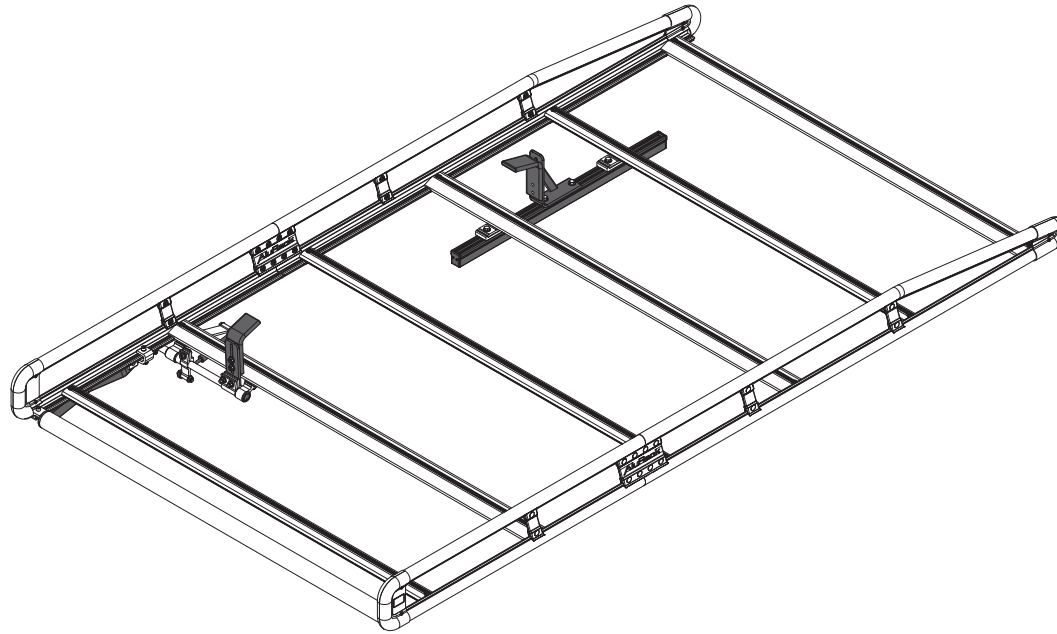

### AluRack Quick Clamp

Shown with AluRack for illustrative purposes only

Approximate dimensions as shown:

A: Width ..... 17"

B: Height..... 9"

Assembly Manual also available: