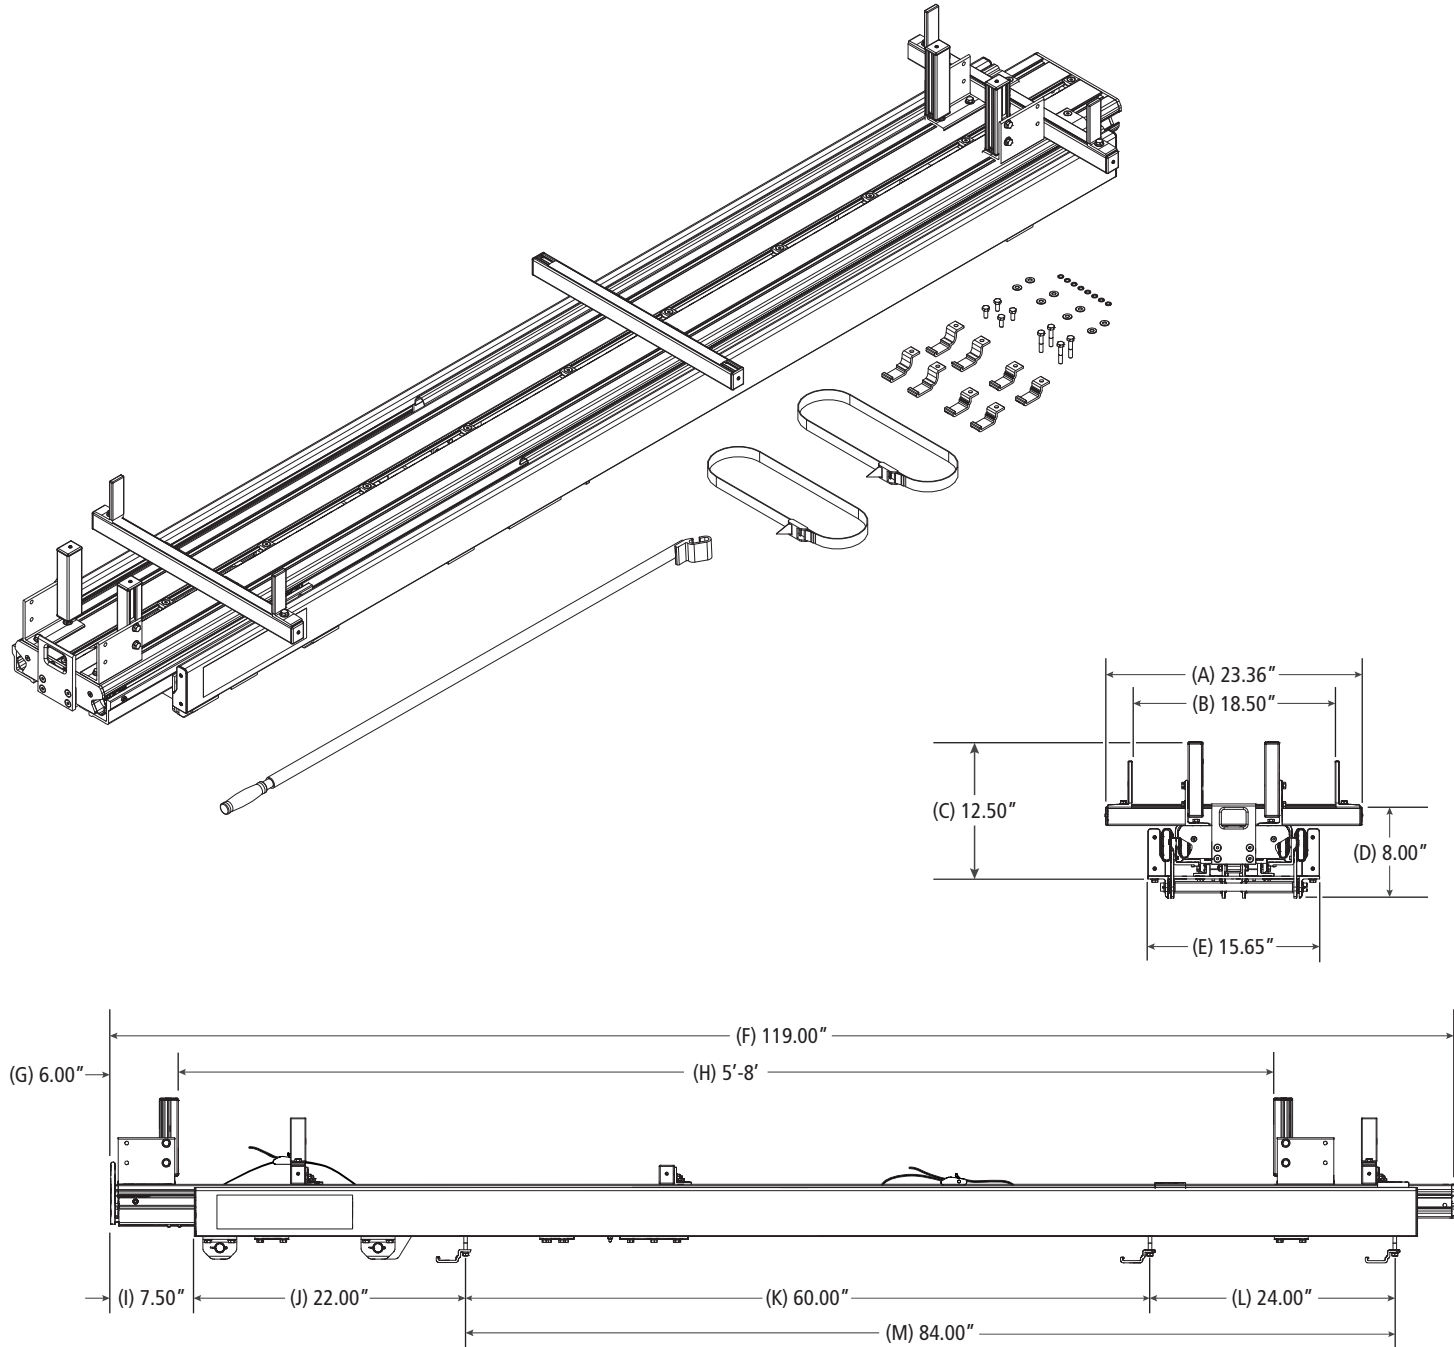

DPS-8000

Deploy Pro Rear Deploy Ladder Carrying System, Universal

Dimensional Specifications on Page 1&2

Configuration as shown:

Deploy Pro w/Removable Handle
 Finish: White Powder Coat
 Overall Weight (empty): 129.00 lbs

Load specifications as shown:

Maximum Ladder Weight..... 75 lbs
 Maximum Ladder Length..... 32 ft
 Maximum Ladder Section 16 ft

Approximate dimensions as shown:

A: Total Rack Width 23.36"
 B: Maximum Ladder Stop Width..... 18.50"
 C: Rack Total Height 12.50"
 D: Rack Deck Height..... 8.00"
 E: Rack Base Width..... 15.65"
 F: Total Rack Length 119.00"
 G: Rear Offset Top 6.00"
 H: Front Ladder Clamp Spacing..... 5'-8"
 I: Rear Offset Bottom..... 7.50"
 J: Rear Crossbar Mount Offset 22.00"
 K: Crossbar Mounting (Min)..... 60.00"
 L: Crossbar Mounting (Additional) 24.00"
 M: Crossbar Mounting Spread (Max)..... 84.00"

DPS-8000

Deploy Pro Rear Deploy Ladder
Carrying System, Universal

Approximate dimensions as shown:

N: Drop Distance 76.75"

*Shown with VBB and VBR models for illustrative purposes

*The DPS-8000 is shown assembled on the VBB and VBR Rack Models for illustrative purposes only.