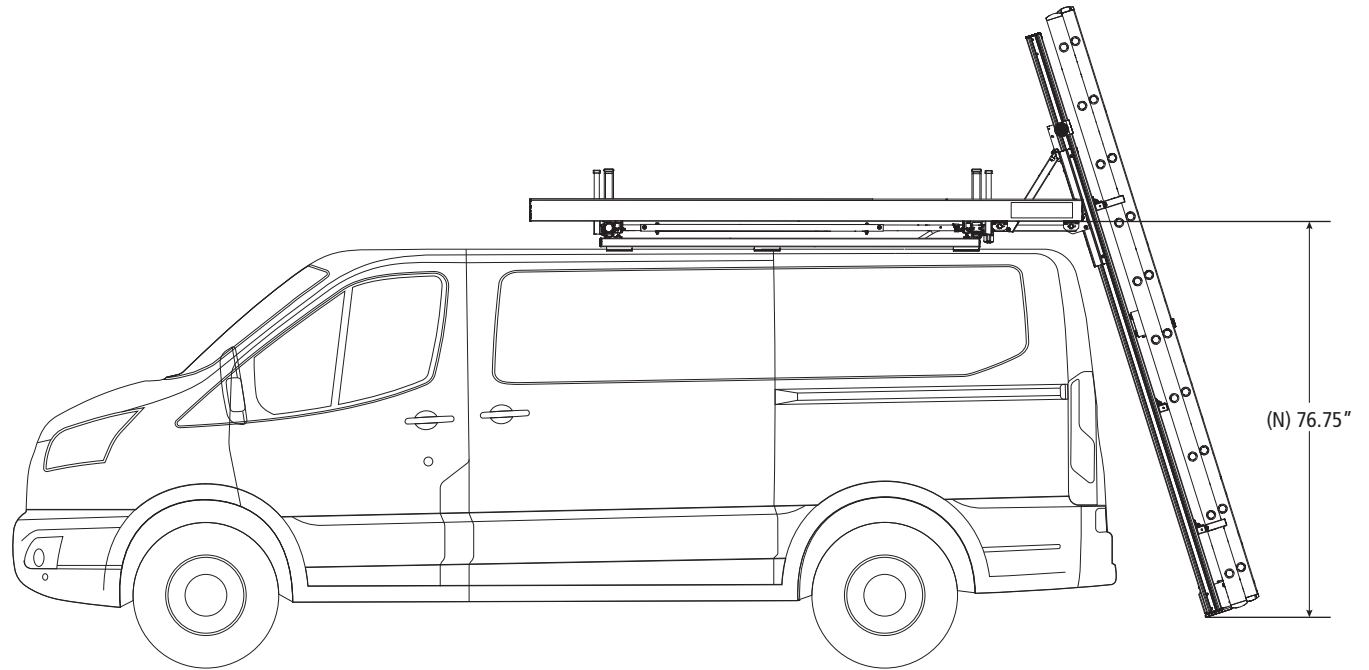

DPS-8000

Deploy Pro Rear Deploy Ladder Carrying System, Universal

Dimensional Specifications on Page 1&2

Configuration as shown:

Deploy Pro w/Removable Handle
 Finish: White Powder Coat
 Overall Weight (empty): 129.00 lbs

Load specifications as shown:

Maximum Ladder Weight..... 75 lbs
 Maximum Ladder Length..... 32 ft
 Maximum Ladder Section 16 ft

Approximate dimensions as shown:

A: Total Rack Width 23.36"
 B: Maximum Ladder Stop Width..... 18.50"
 C: Rack Total Height 12.50"
 D: Rack Deck Height..... 8.00"
 E: Rack Base Width..... 15.65"
 F: Total Rack Length 119.00"
 G: Rear Offset Top 6.00"
 H: Front Ladder Clamp Spacing..... 5'-8"
 I: Rear Offset Bottom..... 7.50"
 J: Rear Crossbar Mount Offset 22.00"
 K: Crossbar Mounting (Min)..... 60.00"
 L: Crossbar Mounting (Additional) 24.00"
 M: Crossbar Mounting Spread (Max)..... 84.00"

DPS-8000

Deploy Pro Rear Deploy Ladder
Carrying System, Universal

Approximate dimensions as shown:

N: Drop Distance 76.75"

*Shown with VBB and VBR models for illustrative purposes

*The DPS-8000 is shown assembled on the VBB and VBR Rack Models for illustrative purposes only.