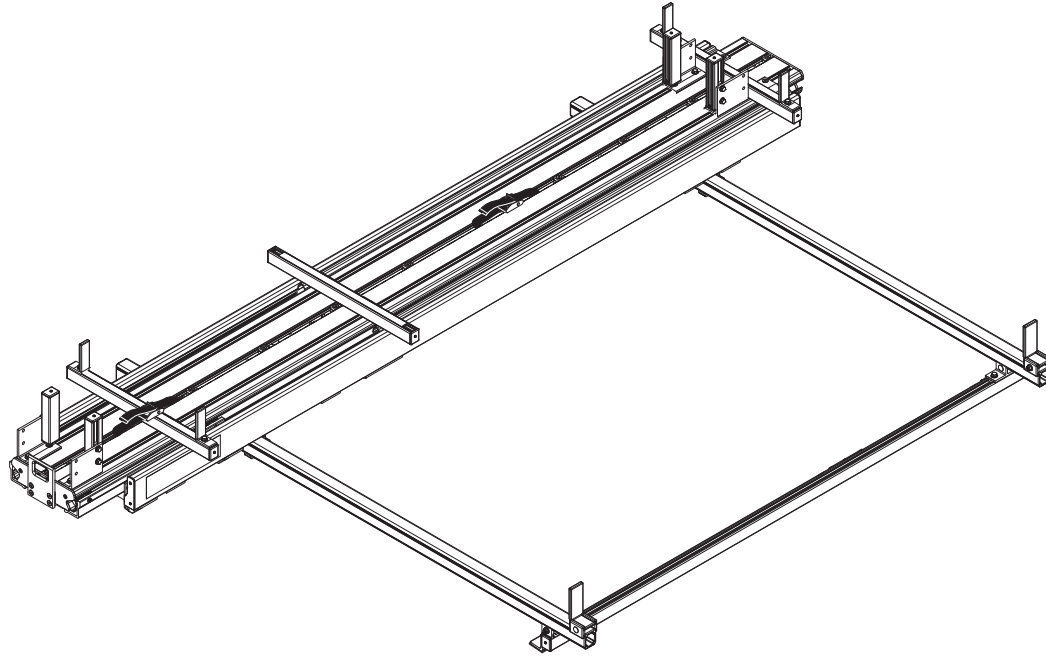

DPS-8000

Deploy Pro Rear Deploy Ladder Carrying System, Universal

Dimensional Specifications on Page 1&2

Configuration as shown:

Deploy Pro w/Removable Handle
 Finish: White Powder Coat
 Overall Weight (empty): 129.00 lbs

Load specifications as shown:

Maximum Ladder Weight..... 75 lbs
 Maximum Ladder Length..... 32 ft
 Maximum Ladder Section 16 ft

Approximate dimensions as shown:

A: Total Rack Width 23.36"
 B: Maximum Ladder Stop Width..... 18.50"
 C: Rack Total Height 12.50"
 D: Rack Deck Height..... 8.00"
 E: Rack Base Width..... 15.65"
 F: Total Rack Length 119.00"
 G: Rear Offset Top 6.00"
 H: Front Ladder Clamp Spacing..... 5'-8"
 I: Rear Offset Bottom..... 7.50"
 J: Rear Crossbar Mount Offset 22.00"
 K: Crossbar Mounting (Min)..... 60.00"
 L: Crossbar Mounting (Additional) 24.00"
 M: Crossbar Mounting Spread (Max)..... 84.00"

DPS-8000

Deploy Pro Rear Deploy Ladder
Carrying System, Universal

Approximate dimensions as shown:

N: Drop Distance 76.75"

*Shown with VBB and VBR models for illustrative purposes

*The DPS-8000 is shown assembled on the VBB and VBR Rack Models for illustrative purposes only.