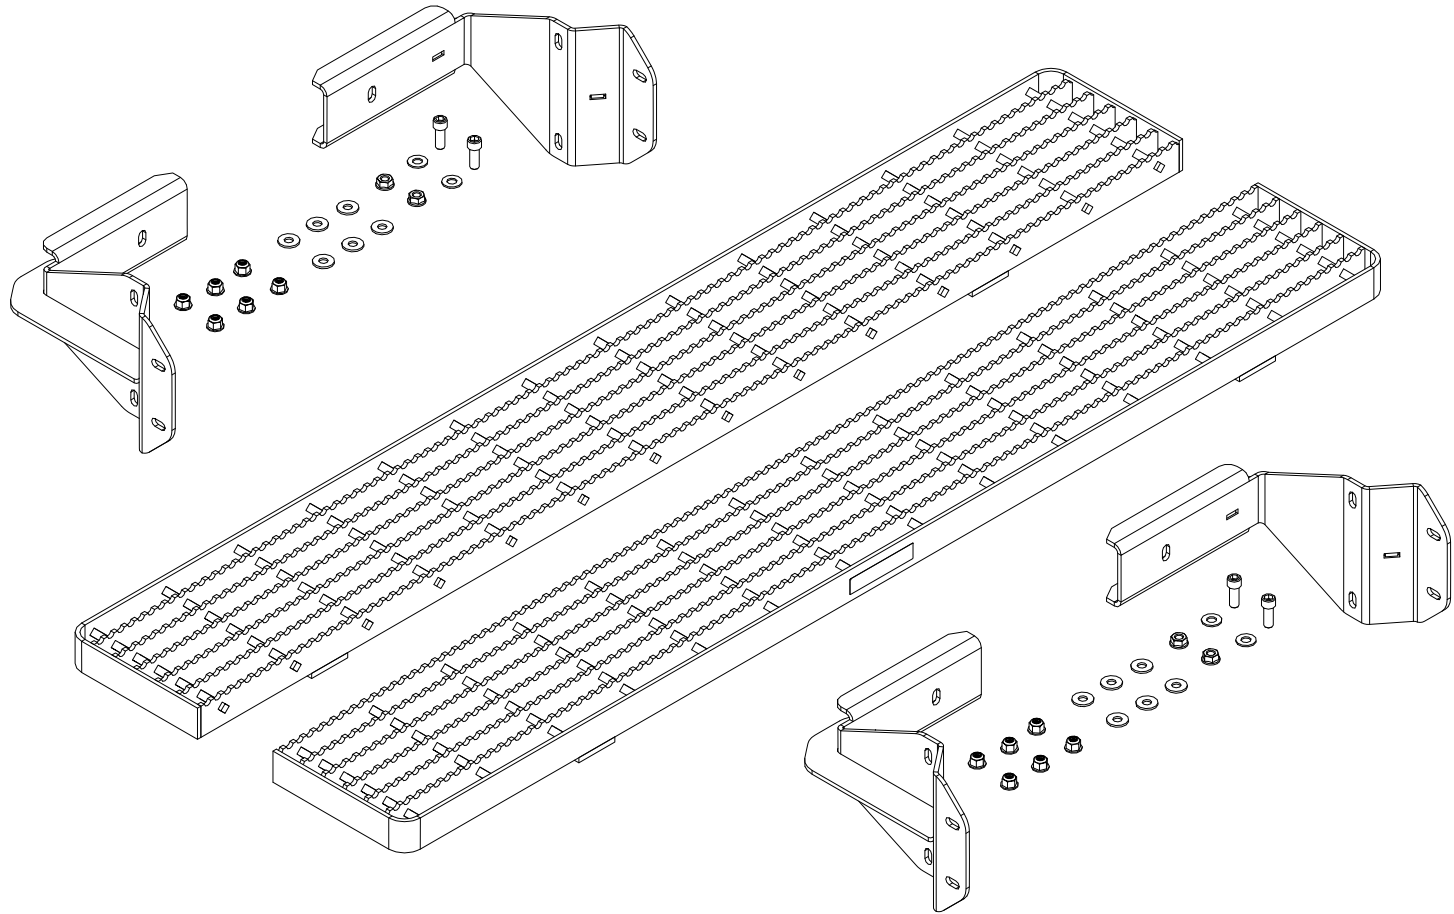

R04246

Running Board (Regular Cab) 2017+ Ford Super Duty (F250-550)

Dimensional Specifications on Page 2

Configuration as shown:

- Running Boards, x2
- Heavy Duty Mounting Brackets, x4
- Mounting Hardware x2

Finish: Aluminum
Weight: 48 lbs

**Note: Running Boards are sold in pairs and come complete with Heavy Duty Mounting Brackets and Hardware.*

R04246

Running Board (Regular Cab) 2017+ Ford Super Duty (F250-550)

Approximate dimensions as shown:

- A: Overall Width 14"
- B: Running Board Width 7.3125"
- C: Overall Length 54.75"
- D: Overall Height 8.50"
- E: Running Board Height 1.50"

**Note: Running Boards are sold in pairs and come complete with Heavy Duty Mounting Brackets and Hardware.*