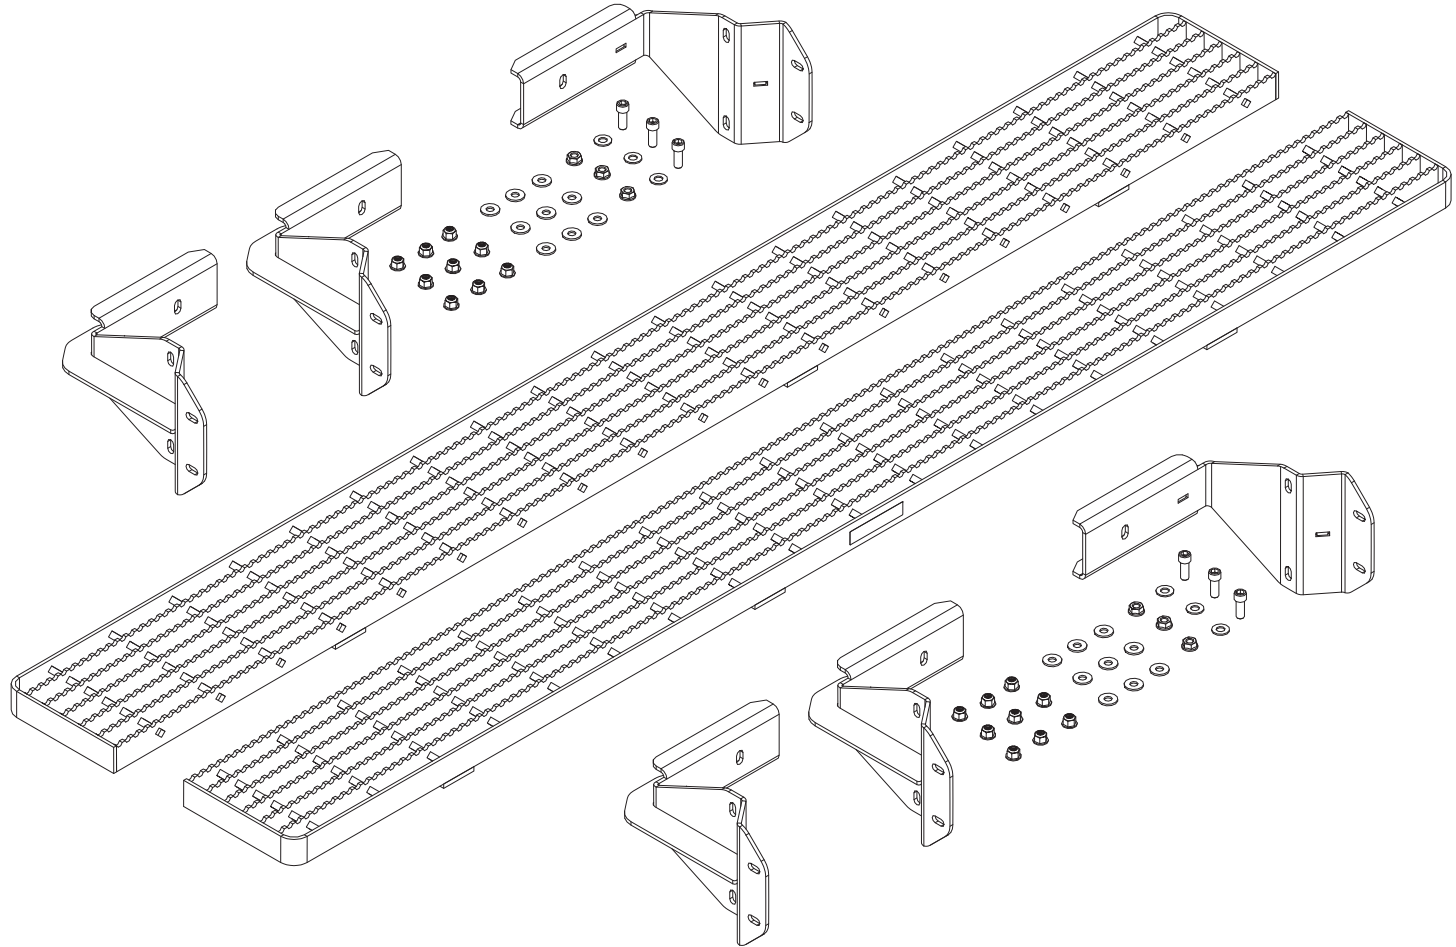

R04247

Running Board (Super Cab)
2017+ Ford Super Duty (F250-550)
Dimensional Specifications on Page 2

Configuration as shown:

Running Boards, x2
Heavy Duty Mounting Brackets, x6
Mounting Hardware

Finish: Aluminum
Weight: 68 lbs

**Note: Running Boards are sold in pairs and come complete with Heavy Duty Mounting Brackets and Hardware.*

R04247

Running Board (Super Cab)
 2017+ Ford Super Duty (F250-550)

Approximate dimensions as shown:

- A: Overall Width 14"
- B: Running Board Width 7.3125"
- C: Overall Length 77.25"
- D: Overall Height 8.50"
- E: Running Board Height 1.50"

*Note: Running Boards are sold in pairs and come complete with Heavy Duty Mounting Brackets and Hardware.