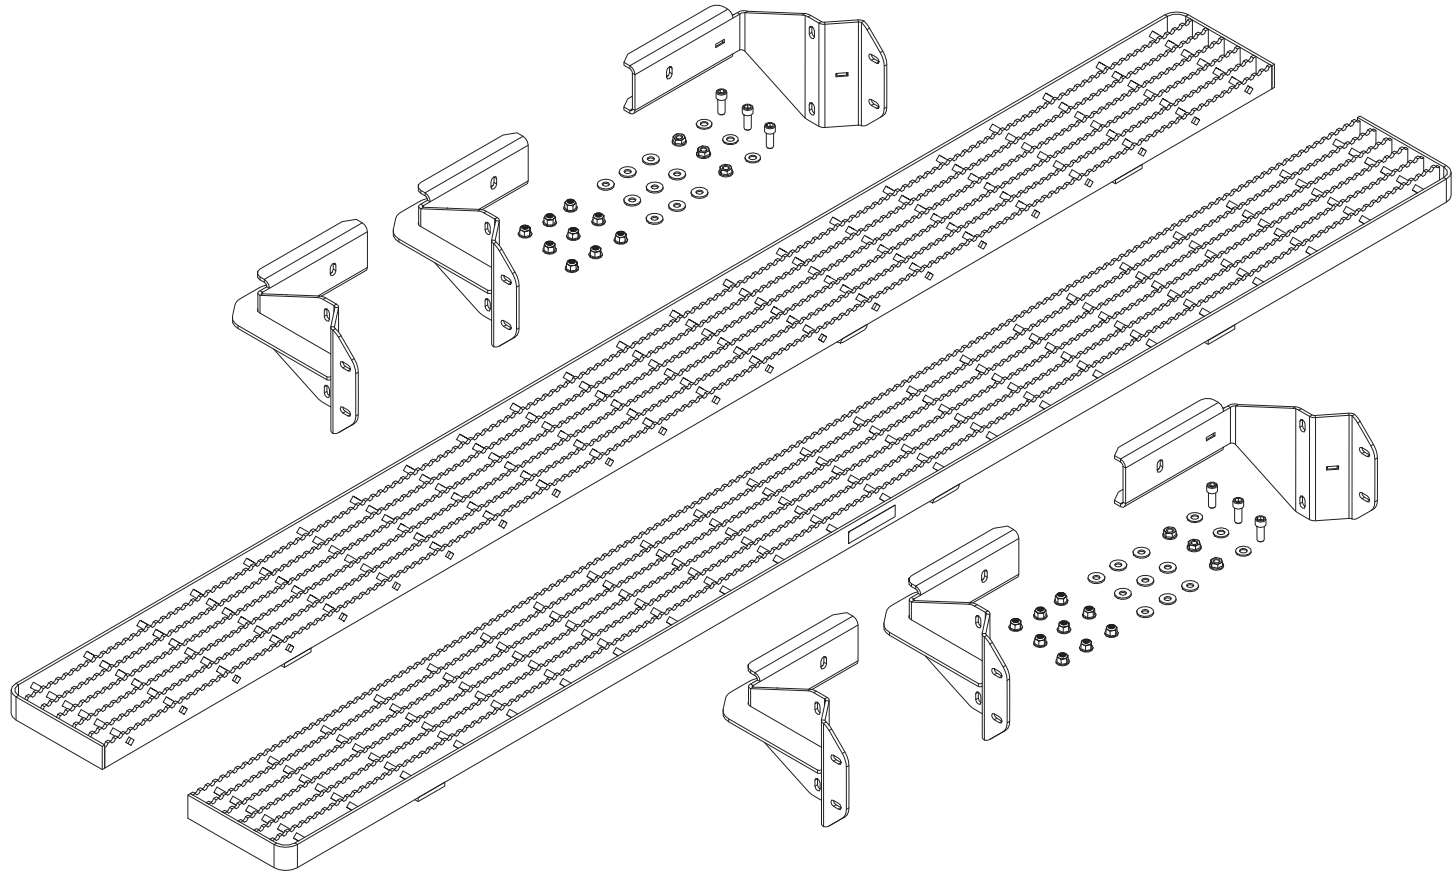

R04248

Running Board (Crew Cab)
2017+ Ford Super Duty (F250-550)
Dimensional Specifications on Page 2

Configuration as shown:

- Running Boards, x2
- Heavy Duty Mounting Brackets, x6
- Mounting Hardware

Finish: Aluminum
Weight: 72 lbs

**Note: Running Boards are sold in pairs and come complete with Heavy Duty Mounting Brackets and Hardware.*

R04248

Running Board (Crew Cab) 2017+ Ford Super Duty (F250-550)

Approximate dimensions as shown:

- A: Overall Width 14"
- B: Running Board Width 7.3125"
- C: Overall Length 88"
- D: Overall Height 8.50"
- E: Running Board Height 1.50"

**Note: Running Boards are sold in pairs and come complete with Heavy Duty Mounting Brackets and Hardware.*