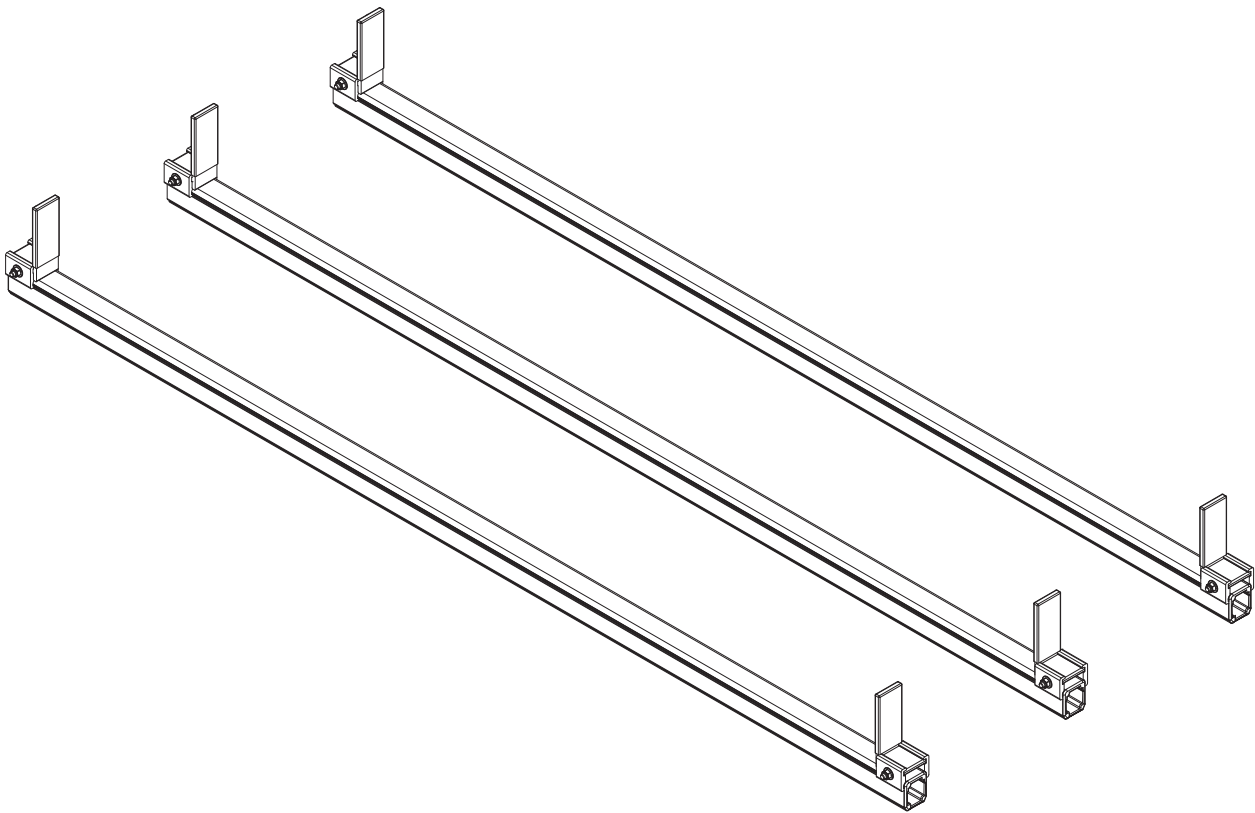

PRIME DESIGN™

A Safe Fleet Brand

CBA 3009

72" CROSSBAR ASSEMBLY

PRIME DESIGN, A SAFE FLEET BRAND • Address: 1689 Oakdale Avenue #102, West St Paul, Minnesota 55118
Toll Free: 1.8.PRIME.RACK • Fax: 651-552-1799 • Email: info@primedesign.net • Website: www.primedesign.net