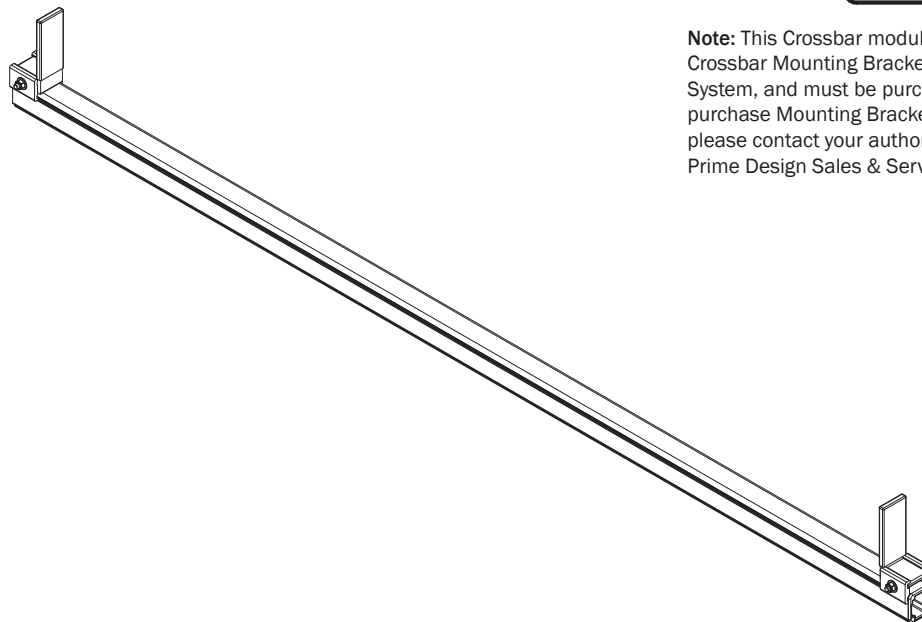

## *72" CROSSBAR ASSEMBLY*

PRIME DESIGN, A SAFE FLEET BRAND • Address: 1689 Oakdale Avenue #102, West St Paul, Minnesota 55118  
Toll Free: 1.8.PRIME.RACK • Fax: 651-552-1799 • Email: info@primedesign.net • Website: www.primedesign.net

Crossbar..... (Qty 3)  
Gen 4, 72.00", with Ladder Stops