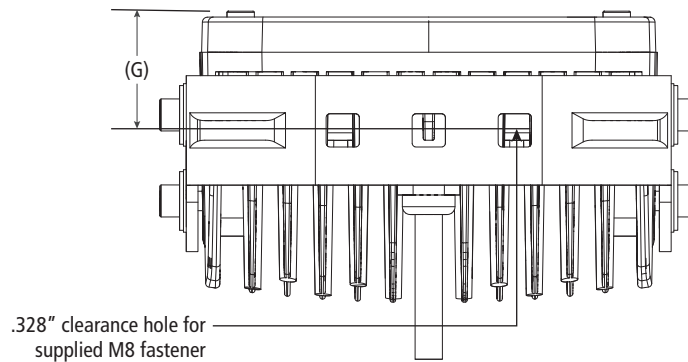

LED-330

WorkPro Ultra-Bright LED Work Area Lighting

Dimensional Specifications on Page 2

Configuration as shown:

1800 Lumens
IP68 Rating
9-36 DC Input
50,000+ Operating Hours
Instant On/Off

Variations Available:
LED-330-A01 Spot Beam
LED-330-B01 Flood Beam
Finish: White or Black

**Note: When ordering, specify "B" for black
and "W" for white after model number.*

**REFER TO TABLE BELOW FOR POWER REQUIREMENTS*

Power Requirements			
MODEL	Operating Voltage (12V/24V)	POWER (WATTS)	AMP DRAW (12V/24V)
LED-330	9-36	26	2.2/1.1

LED-330

WorkPro Ultra-Bright LED Work Area Lighting

Approximate dimensions as shown:

- A: Overall Width 5.50"
- B: Beam Height 4.50"
- C: Overall Length 3"
- D: Overall Height 5.50"
- E: Lens to Mounting Hole Distance 2.375"