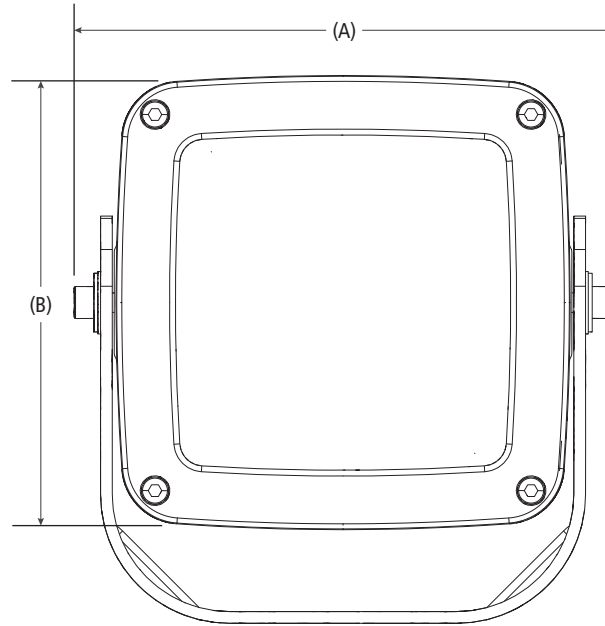

LED-330

WorkPro Ultra-Bright LED Work Area Lighting

Dimensional Specifications on Page 2

Configuration as shown:

1800 Lumens
IP68 Rating
9-36 DC Input
50,000+ Operating Hours
Instant On/Off

Variations Available:
LED-330-A01 Spot Beam
LED-330-B01 Flood Beam
Finish: White or Black

**Note: When ordering, specify "B" for black
and "W" for white after model number.*

**REFER TO TABLE BELOW FOR POWER REQUIREMENTS*

Power Requirements			
MODEL	Operating Voltage (12V/24V)	POWER (WATTS)	AMP DRAW (12V/24V)
LED-330	9-36	26	2.2/1.1

LED-330

WorkPro Ultra-Bright LED Work Area Lighting

Approximate dimensions as shown:

- A: Overall Width 5.50"
- B: Beam Height 4.50"
- C: Overall Length 3"
- D: Overall Height 5.50"
- E: Lens to Mounting Hole Distance 2.375"