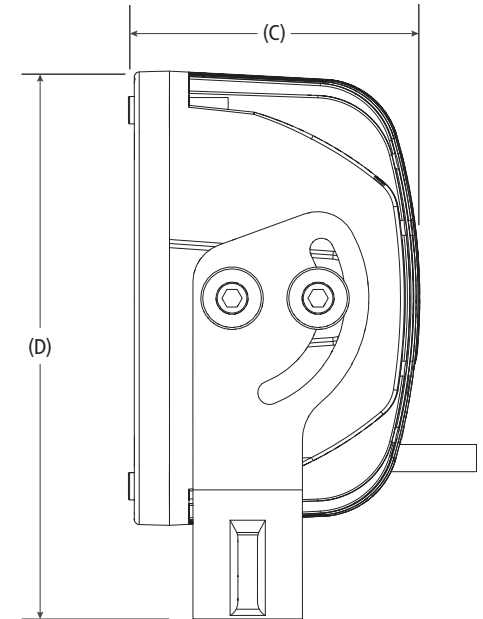

LED-330

WorkPro Ultra-Bright LED Work Area Lighting

Dimensional Specifications on Page 2

Configuration as shown:

1800 Lumens
IP68 Rating
9-36 DC Input
50,000+ Operating Hours
Instant On/Off

Variations Available:
LED-330-A01 Spot Beam
LED-330-B01 Flood Beam
Finish: White or Black

**Note: When ordering, specify "B" for black
and "W" for white after model number.*

**REFER TO TABLE BELOW FOR POWER REQUIREMENTS*

Power Requirements			
MODEL	Operating Voltage (12V/24V)	POWER (WATTS)	AMP DRAW (12V/24V)
LED-330	9-36	26	2.2/1.1

LED-330

WorkPro Ultra-Bright LED Work Area Lighting

Approximate dimensions as shown:

- A: Overall Width 5.50"
- B: Beam Height 4.50"
- C: Overall Length 3"
- D: Overall Height 5.50"
- E: Lens to Mounting Hole Distance 2.375"