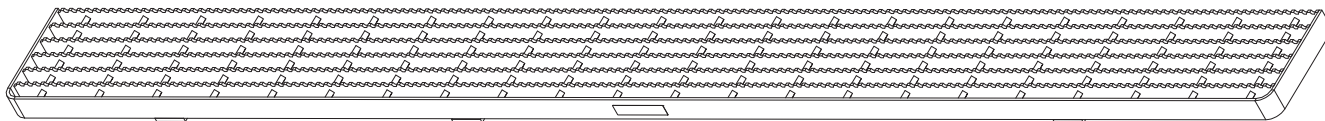

**PRIME DESIGN™**

A Safe Fleet Brand

*ROM RUNNING BOARD PAIR  
(CREW CAB)*

**ROM4248**

**CONTENTS OVERVIEW**

- 1—Running Board..... (Qty 1)  
Right Hand, 88.00"

- 2—Running Board..... (Qty 1)  
Left Hand, 88.00"

- 4—Mounting Bracket..... (Qty 6)  
Running Board, extended

- 5—Mounting Hardware Kit..... (Qty 3)  
Running Board Bracket Hardware Kit

3/8" Locknut (2X)

3/8" Flat Washer (2X)

3/8" x 1.00" (2X)

M8 Locknut (6X)

5/16" Flat Washer (6X)

3

Repeat Steps 1-2 for the Left Hand side Running Board.

USAM-R04248-US01 Rev-A 1218