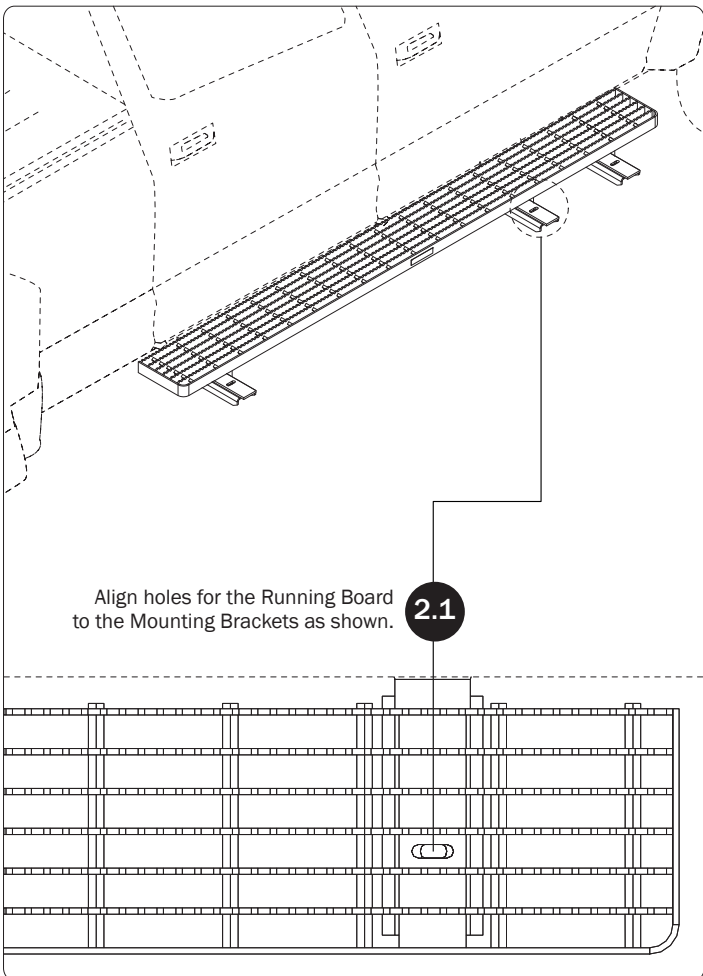

**PRIME DESIGN™**

A Safe Fleet Brand

*ROM RUNNING BOARD PAIR  
(CREW CAB)*

**ROM4248**

**CONTENTS OVERVIEW**

- 1—Running Board..... (Qty 1)  
Right Hand, 88.00"

- 2—Running Board..... (Qty 1)  
Left Hand, 88.00"

- 4—Mounting Bracket..... (Qty 6)  
Running Board, extended

- 5—Mounting Hardware Kit..... (Qty 3)  
Running Board Bracket Hardware Kit

3/8" Locknut (2X)

3/8" Flat Washer (2X)

3/8" x 1.00" (2X)

M8 Locknut (6X)

5/16" Flat Washer (6X)

3

Repeat Steps 1-2 for the Left Hand side Running Board.

USAM-R04248-US01 Rev-A 1218