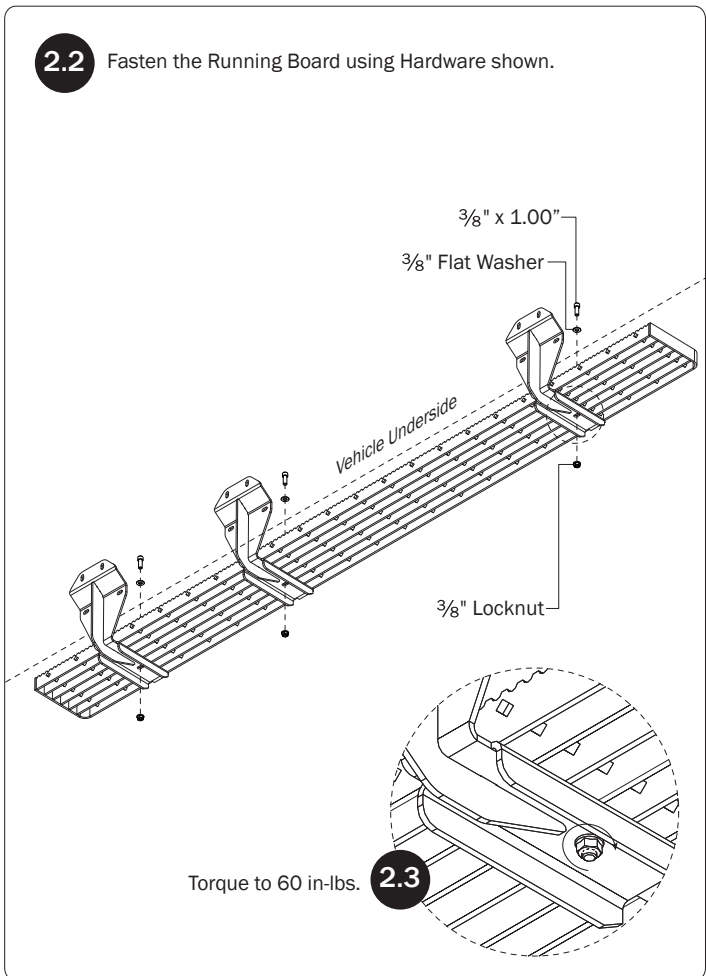

**PRIME DESIGN™**

A Safe Fleet Brand

*ROM RUNNING BOARD PAIR  
(CREW CAB)*

**ROM4248**

**CONTENTS OVERVIEW**

- 1—Running Board..... (Qty 1)  
Right Hand, 88.00"

- 2—Running Board..... (Qty 1)  
Left Hand, 88.00"

- 4—Mounting Bracket..... (Qty 6)  
Running Board, extended

- 5—Mounting Hardware Kit..... (Qty 3)  
Running Board Bracket Hardware Kit

3/8" Locknut (2X)

3/8" Flat Washer (2X)

3/8" x 1.00" (2X)

M8 Locknut (6X)

5/16" Flat Washer (6X)

3

Repeat Steps 1-2 for the Left Hand side Running Board.

USAM-R04248-US01 Rev-A 1218