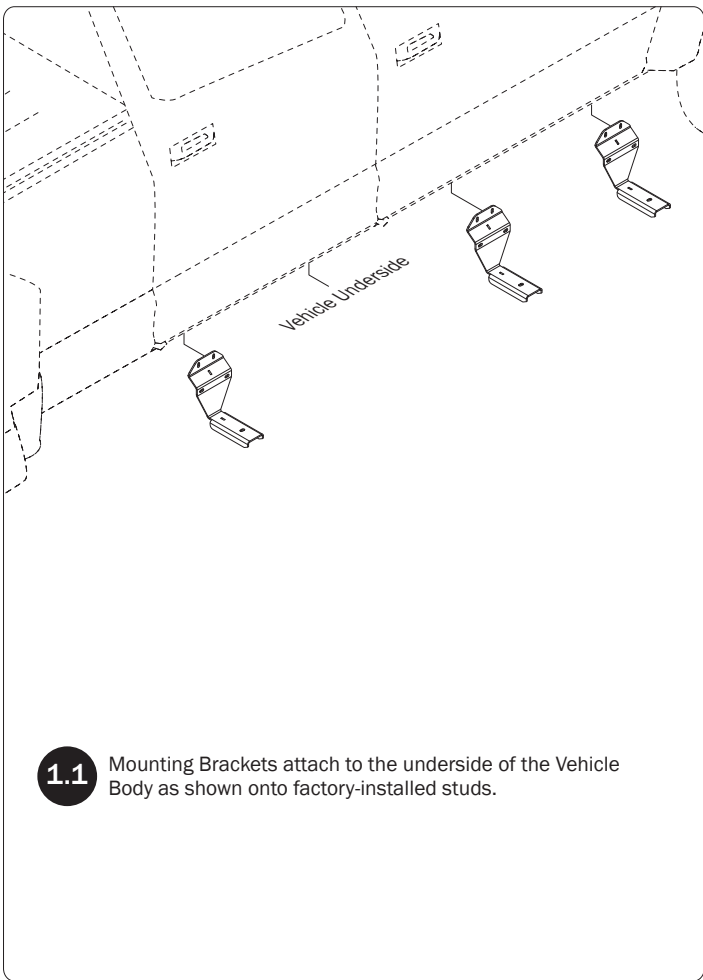

**PRIME DESIGN™**

A Safe Fleet Brand

*ROM RUNNING BOARD PAIR  
(CREW CAB)*

**ROM4248**

**CONTENTS OVERVIEW**

- 1—Running Board..... (Qty 1)  
Right Hand, 88.00"

- 2—Running Board..... (Qty 1)  
Left Hand, 88.00"

- 4—Mounting Bracket..... (Qty 6)  
Running Board, extended

- 5—Mounting Hardware Kit..... (Qty 3)  
Running Board Bracket Hardware Kit

3/8" Locknut (2X)

3/8" Flat Washer (2X)

3/8" x 1.00" (2X)

M8 Locknut (6X)

5/16" Flat Washer (6X)

3

Repeat Steps 1-2 for the Left Hand side Running Board.

USAM-R04248-US01 Rev-A 1218