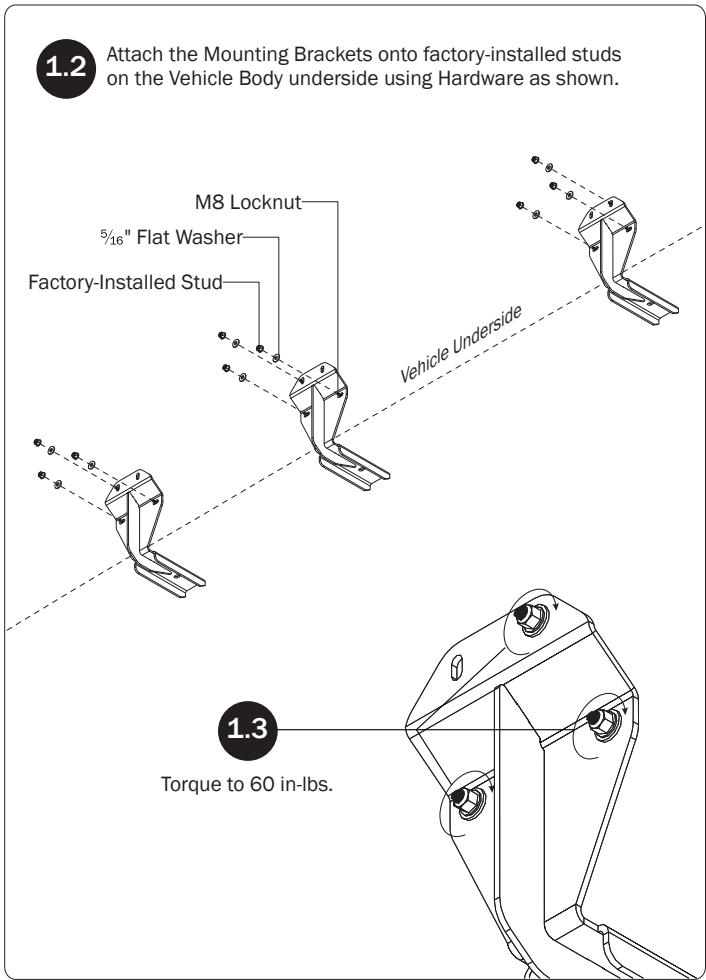

**PRIME DESIGN™**

A Safe Fleet Brand

*ROM RUNNING BOARD PAIR  
(CREW CAB)*

**ROM4248**

**CONTENTS OVERVIEW**

- 1—Running Board..... (Qty 1)  
Right Hand, 88.00"

- 2—Running Board..... (Qty 1)  
Left Hand, 88.00"

- 4—Mounting Bracket..... (Qty 6)  
Running Board, extended

- 5—Mounting Hardware Kit..... (Qty 3)  
Running Board Bracket Hardware Kit

3/8" Locknut (2X)

3/8" Flat Washer (2X)

3/8" x 1.00" (2X)

M8 Locknut (6X)

5/16" Flat Washer (6X)

3

Repeat Steps 1-2 for the Left Hand side Running Board.

USAM-R04248-US01 Rev-A 1218