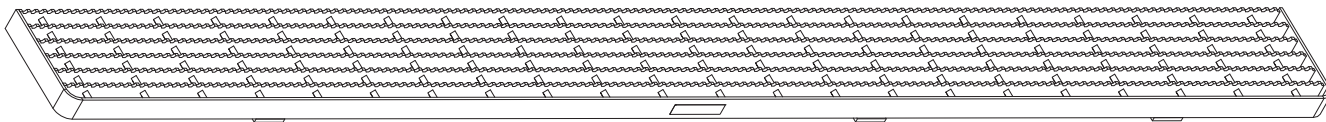

**PRIME DESIGN™**

A Safe Fleet Brand

*ROM RUNNING BOARD PAIR  
(CREW CAB)*

**ROM4248**

**CONTENTS OVERVIEW**

- 1—Running Board..... (Qty 1)  
Right Hand, 88.00"

- 2—Running Board..... (Qty 1)  
Left Hand, 88.00"

- 4—Mounting Bracket..... (Qty 6)  
Running Board, extended

- 5—Mounting Hardware Kit..... (Qty 3)  
Running Board Bracket Hardware Kit

3/8" Locknut (2X)

3/8" Flat Washer (2X)

3/8" x 1.00" (2X)

M8 Locknut (6X)

5/16" Flat Washer (6X)

3

Repeat Steps 1-2 for the Left Hand side Running Board.

USAM-R04248-US01 Rev-A 1218