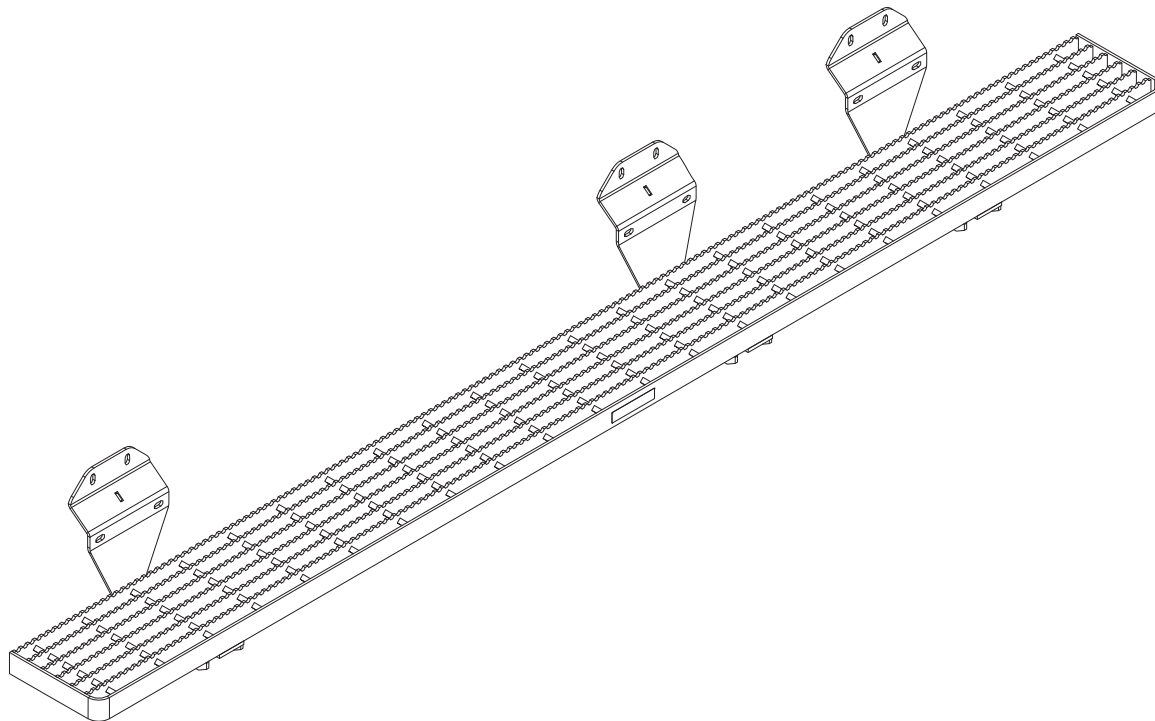

**PRIME DESIGN™**

A Safe Fleet Brand

*ROM RUNNING BOARD PAIR  
(CREW CAB)*

**ROM4248**

**CONTENTS OVERVIEW**

- 1—Running Board..... (Qty 1)  
Right Hand, 88.00"

- 2—Running Board..... (Qty 1)  
Left Hand, 88.00"

- 4—Mounting Bracket..... (Qty 6)  
Running Board, extended

- 5—Mounting Hardware Kit..... (Qty 3)  
Running Board Bracket Hardware Kit

3/8" Locknut (2X)

3/8" Flat Washer (2X)

3/8" x 1.00" (2X)

M8 Locknut (6X)

5/16" Flat Washer (6X)

3

Repeat Steps 1-2 for the Left Hand side Running Board.

USAM-R04248-US01 Rev-A 1218