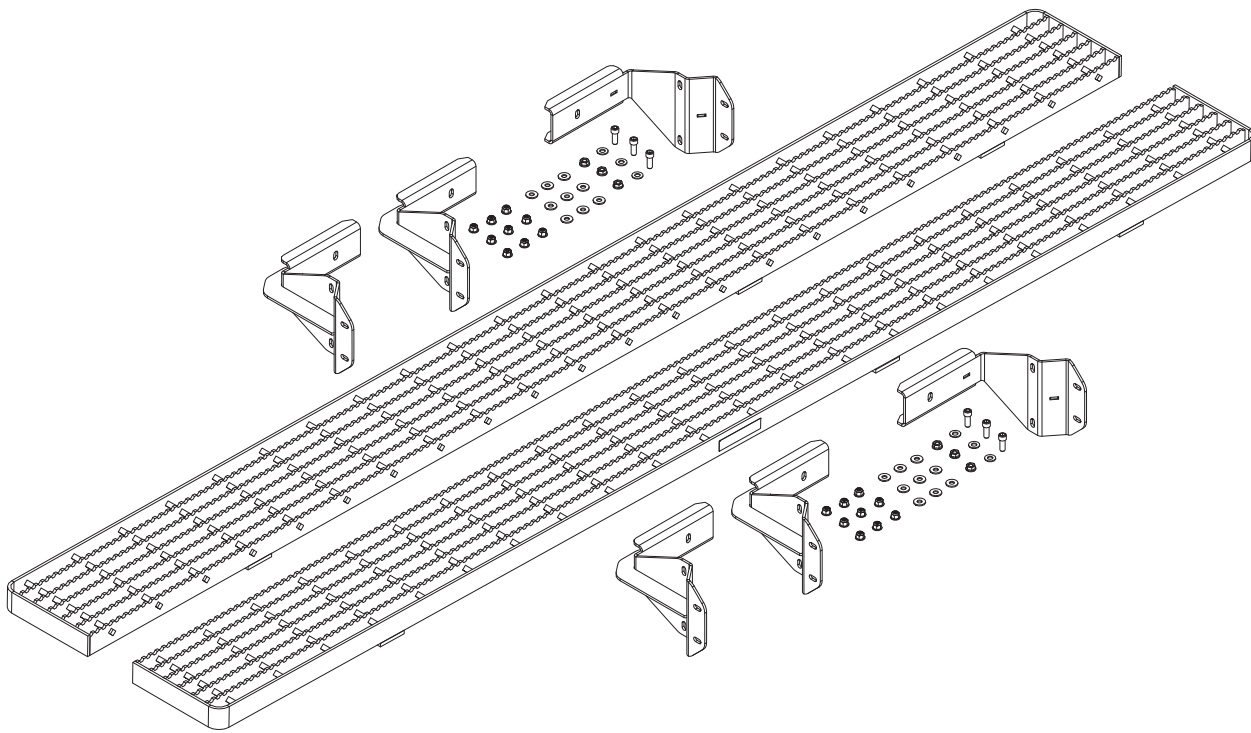

**PRIME DESIGN™**

A Safe Fleet Brand

*ROM RUNNING BOARD PAIR  
(CREW CAB)*

**ROM4248**

**CONTENTS OVERVIEW**

- 1—Running Board..... (Qty 1)  
Right Hand, 88.00"

- 2—Running Board..... (Qty 1)  
Left Hand, 88.00"

- 4—Mounting Bracket..... (Qty 6)  
Running Board, extended

- 5—Mounting Hardware Kit..... (Qty 3)  
Running Board Bracket Hardware Kit

3/8" Locknut (2X)

3/8" Flat Washer (2X)

3/8" x 1.00" (2X)

M8 Locknut (6X)

5/16" Flat Washer (6X)

3

Repeat Steps 1-2 for the Left Hand side Running Board.

USAM-R04248-US01 Rev-A 1218