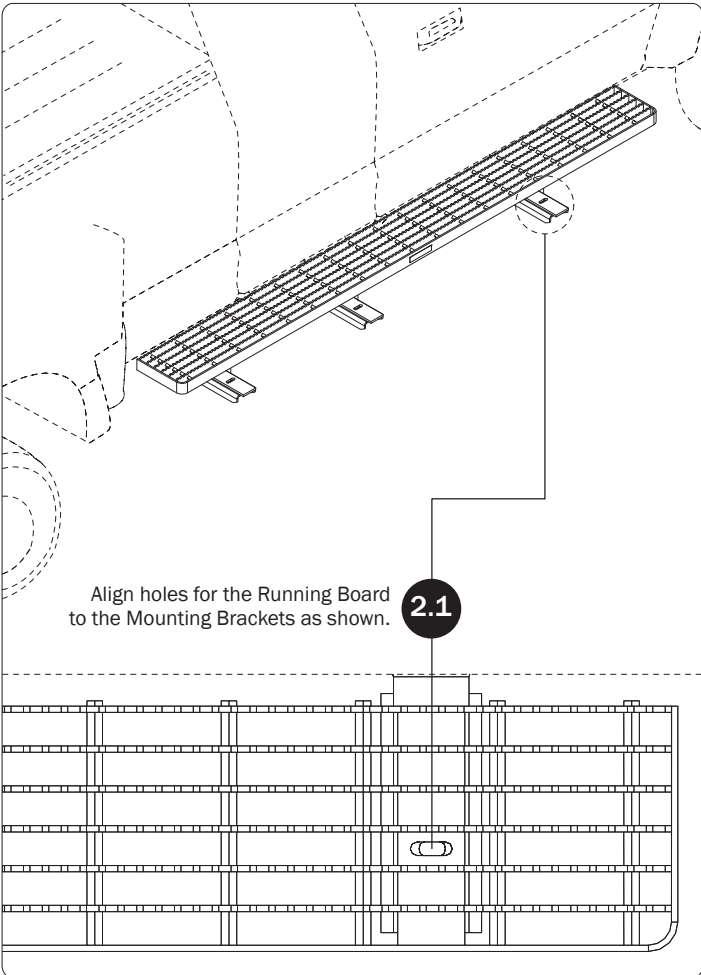

**PRIME DESIGN™**

A Safe Fleet Brand

*ROM RUNNING BOARD PAIR  
(SUPER CAB)*

**PRO424**

**CONTENTS OVERVIEW**

1—Running Board..... (Qty 1)  
Right Hand, 77.25"

2—Running Board..... (Qty 1)  
Left Hand, 77.25"

4—Mounting Bracket..... (Qty 6)  
Running Board, extended

5—Mounting Hardware Kit..... (Qty 3)  
Running Board Bracket Hardware Kit

3 Repeat Steps 1-2 for the Left Hand side Running Board.

USAM-R04247-US01 Rev-A 0119