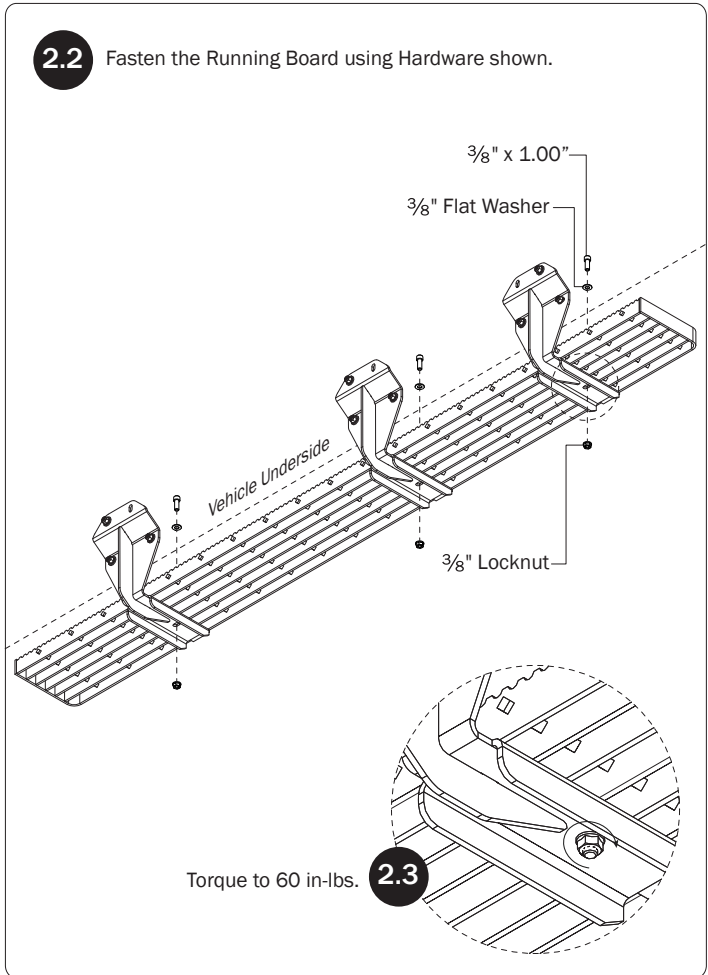

**PRIME DESIGN™**

A Safe Fleet Brand

*ROM RUNNING BOARD PAIR  
(SUPER CAB)*

**PRO424**

**CONTENTS OVERVIEW**

1—Running Board..... (Qty 1)  
Right Hand, 77.25"

2—Running Board..... (Qty 1)  
Left Hand, 77.25"

4—Mounting Bracket..... (Qty 6)  
Running Board, extended

5—Mounting Hardware Kit..... (Qty 3)  
Running Board Bracket Hardware Kit

3 Repeat Steps 1-2 for the Left Hand side Running Board.

USAM-R04247-US01 Rev-A 0119