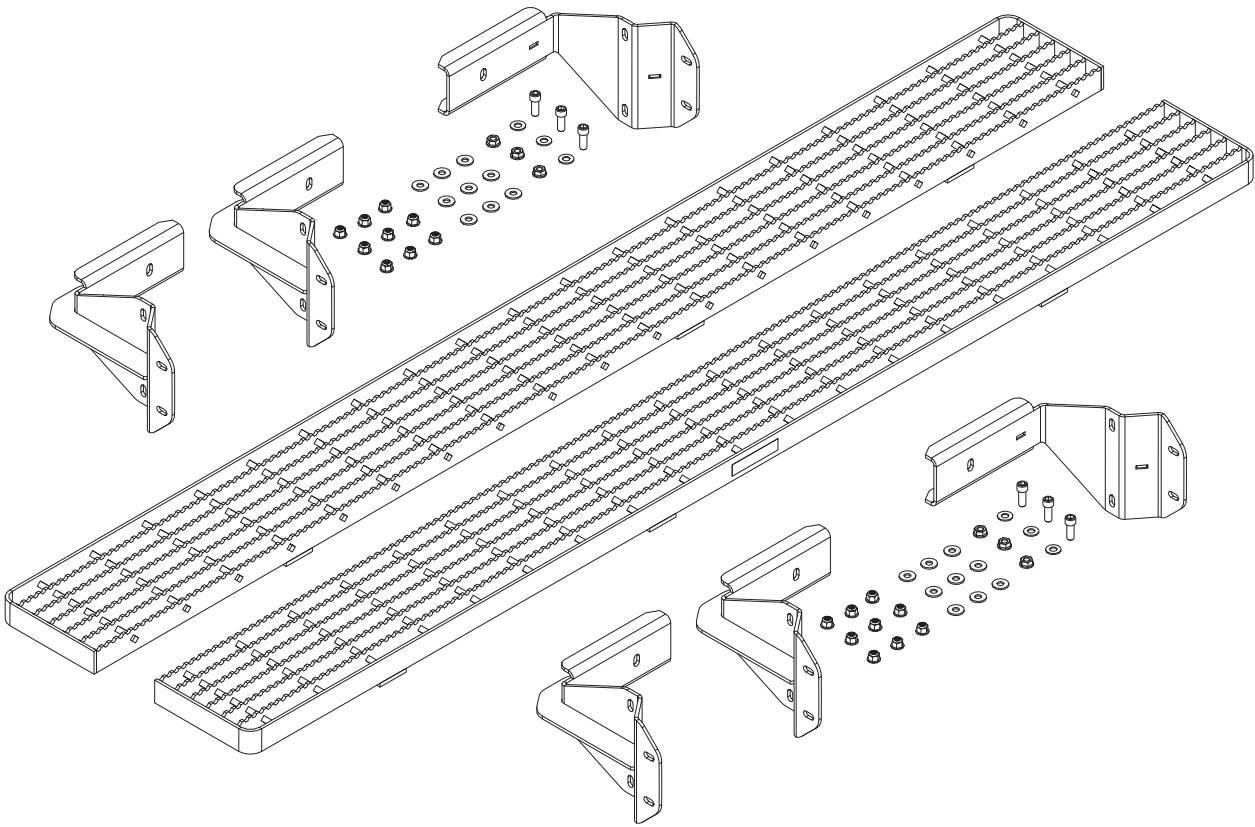

**PRIME DESIGN™**

A Safe Fleet Brand

*ROM RUNNING BOARD PAIR  
(SUPER CAB)*

**PRO424**

**CONTENTS OVERVIEW**

1—Running Board..... (Qty 1)  
Right Hand, 77.25"

2—Running Board..... (Qty 1)  
Left Hand, 77.25"

4—Mounting Bracket..... (Qty 6)  
Running Board, extended

5—Mounting Hardware Kit..... (Qty 3)  
Running Board Bracket Hardware Kit

3 Repeat Steps 1-2 for the Left Hand side Running Board.

USAM-R04247-US01 Rev-A 0119