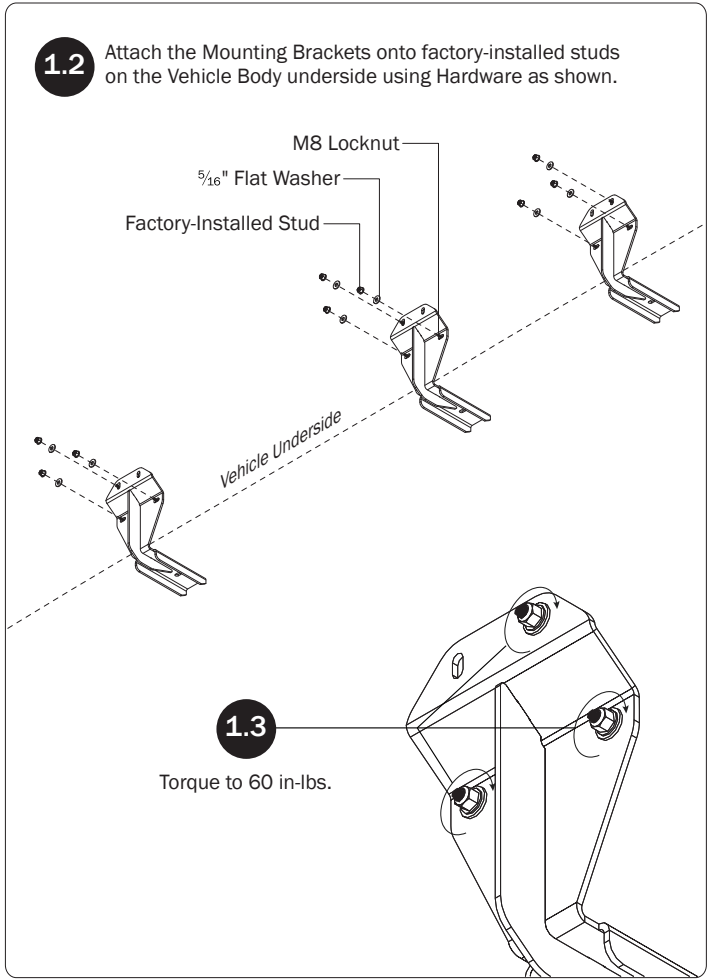

**PRIME DESIGN™**

A Safe Fleet Brand

*ROM RUNNING BOARD PAIR  
(SUPER CAB)*

**PRO424**

**CONTENTS OVERVIEW**

1—Running Board..... (Qty 1)  
Right Hand, 77.25"

2—Running Board..... (Qty 1)  
Left Hand, 77.25"

4—Mounting Bracket..... (Qty 6)  
Running Board, extended

5—Mounting Hardware Kit..... (Qty 3)  
Running Board Bracket Hardware Kit

3 Repeat Steps 1-2 for the Left Hand side Running Board.

USAM-R04247-US01 Rev-A 0119