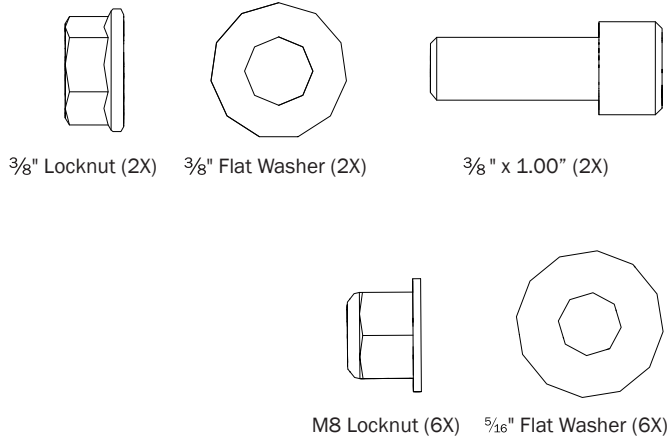

**PRIME DESIGN™**

A Safe Fleet Brand

*ROM RUNNING BOARD PAIR  
(SUPER CAB)*

**PRO424**

**CONTENTS OVERVIEW**

1—Running Board..... (Qty 1)  
Right Hand, 77.25"

2—Running Board..... (Qty 1)  
Left Hand, 77.25"

4—Mounting Bracket..... (Qty 6)  
Running Board, extended

5—Mounting Hardware Kit..... (Qty 3)  
Running Board Bracket Hardware Kit

3 Repeat Steps 1-2 for the Left Hand side Running Board.

USAM-R04247-US01 Rev-A 0119