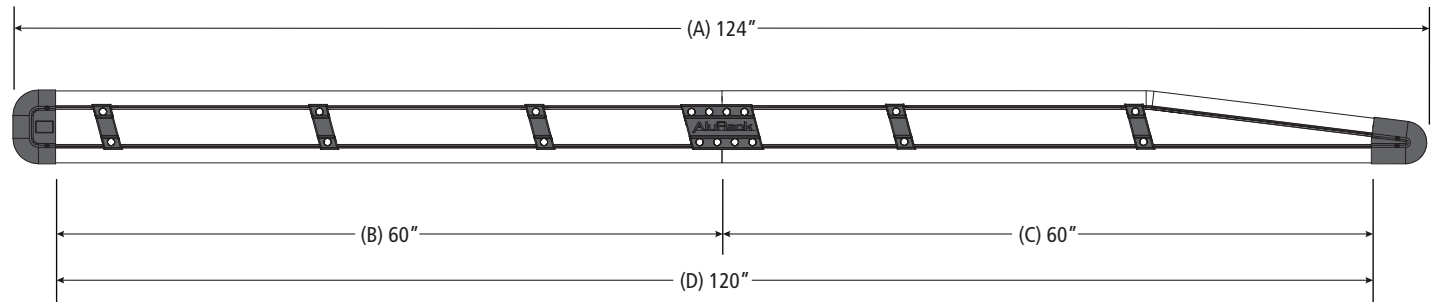

AR-2104

AluRack Side Rail Module, 120" Pair

Configuration as shown:

- Front Left Hand Rail, 60"
- Front Right Hand Rail, 60"
- Rear Left Hand Rail, 60"
- Rear Right Hand Rail, 60"
- Left/Right Hand Connectors, 6"
- Connector Hardware
- Finish: Anodized Aluminum
- Weight: 24.75 lbs

Approximate dimensions as shown:

- A: Overall Length..... 124"
- B: BTM Rail Length, Rear 60"
- C: BTM Rail Length, Front..... 60"
- D: Overall BTM Length..... 120"

Assembly Manual also available:

AR-2104