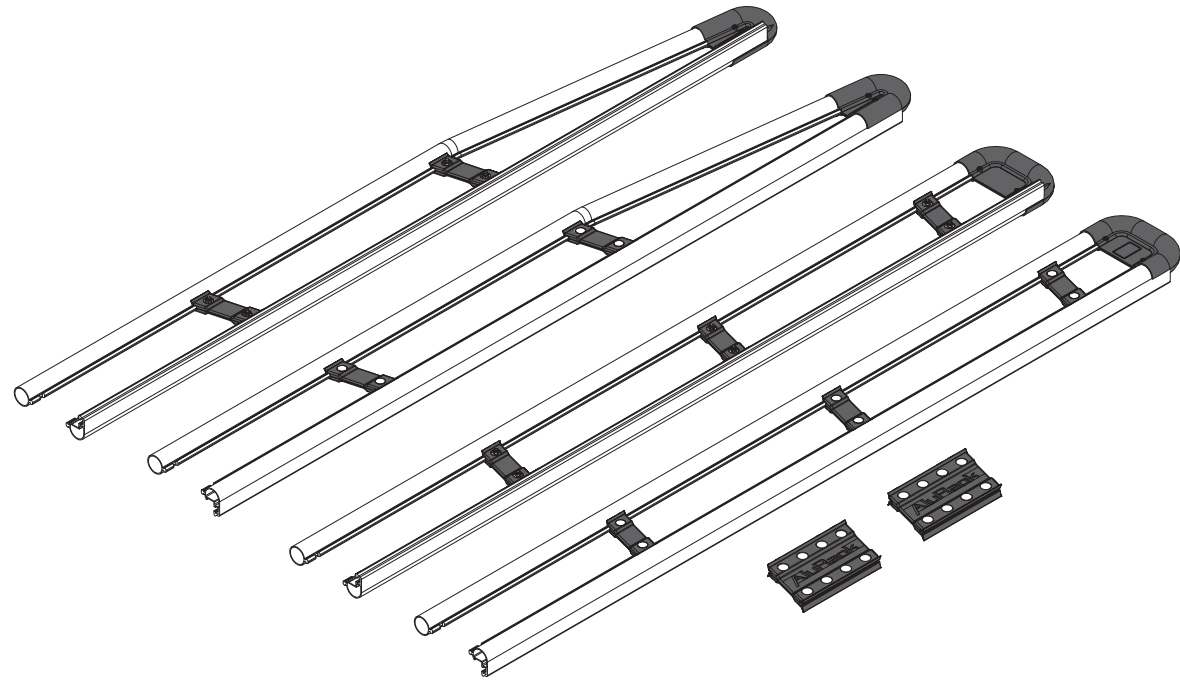

AR-2104

AluRack Side Rail Module, 120" Pair

Configuration as shown:

- Front Left Hand Rail, 60"
- Front Right Hand Rail, 60"
- Rear Left Hand Rail, 60"
- Rear Right Hand Rail, 60"
- Left/Right Hand Connectors, 6"
- Connector Hardware
- Finish: Anodized Aluminum
- Weight: 24.75 lbs

Approximate dimensions as shown:

- A: Overall Length..... 124"
- B: BTM Rail Length, Rear 60"
- C: BTM Rail Length, Front..... 60"
- D: Overall BTM Length..... 120"

Assembly Manual also available:

AR-2104