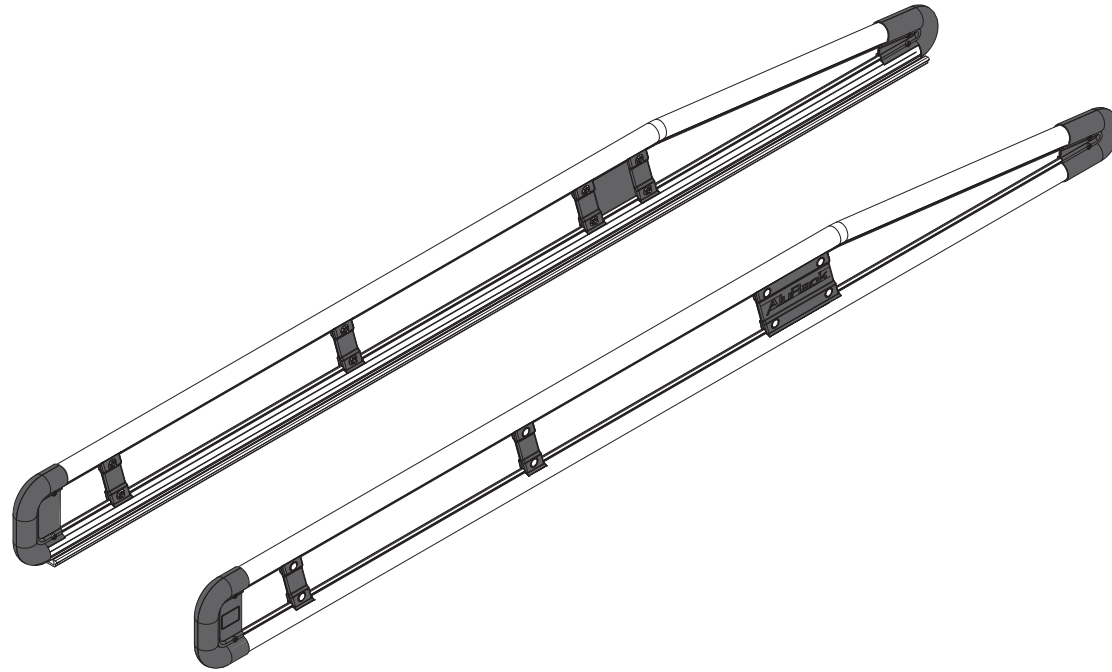

PRIME DESIGN™

A Safe Fleet Brand

AR-2100

AluRack Side Rail Module, 76" Pair

Configuration as shown:

Left Hand Rail, 76"

Right Hand Rail, 76"

Finish: Anodized Aluminum

Weight: 16 lbs

Approximate dimensions as shown:

A: Overall Length..... 80"

B: BTM Rail Length..... 76"

Assembly Manual also available:

AR-2100

USOV-AR2100-US01 Rev-A 0219