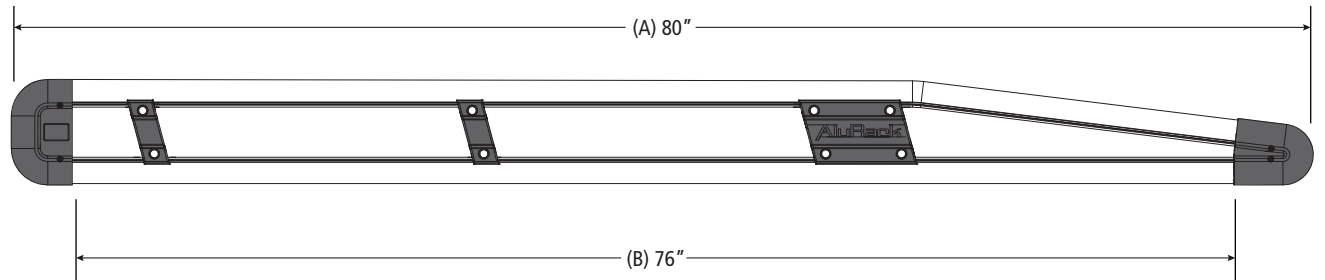

PRIME DESIGN™

A Safe Fleet Brand

AR-2100

AluRack Side Rail Module, 76" Pair

Configuration as shown:

Left Hand Rail, 76"

Right Hand Rail, 76"

Finish: Anodized Aluminum

Weight: 16 lbs

Approximate dimensions as shown:

A: Overall Length..... 80"

B: BTM Rail Length..... 76"

Assembly Manual also available:

AR-2100

USOV-AR2100-US01 Rev-A 0219