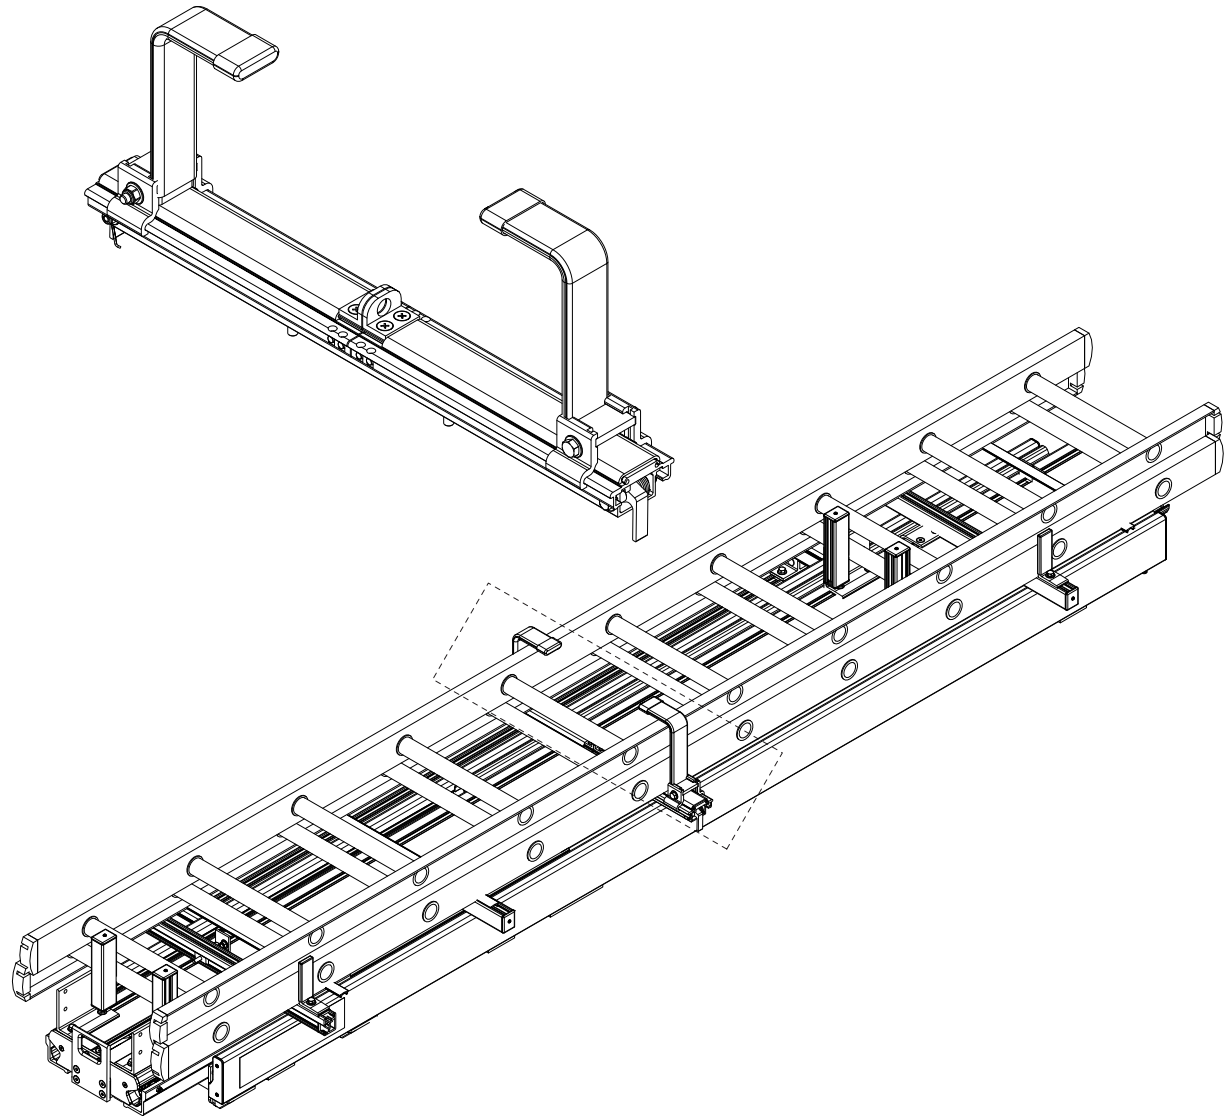

PLR-8229

DeployPro Lock N Go

Specifications on Page 2

Configuration as shown:

Extension Ladder Clamp System

Feature for DPS-8000/8001

Finish: White Powder Coat

Rack Weight (empty): 6.50 lbs

Load specifications as shown:

Maximum Ladder Weight..... 75 lbs

Maximum Ladder Length..... 32 ft

Maximum Ladder Section 16 ft

**Note: DeployPro purchased separately. For more information, please contact Sales & Support.*

PLR-8229

DeployPro Lock N Go

Approximate height as shown:

- A: Width 23"
- B: Total Height (DPS & PLR) 13.25"

**Note: DeployPro and Ladder Rack purchased separately. For more information, please contact Sales & Support.*