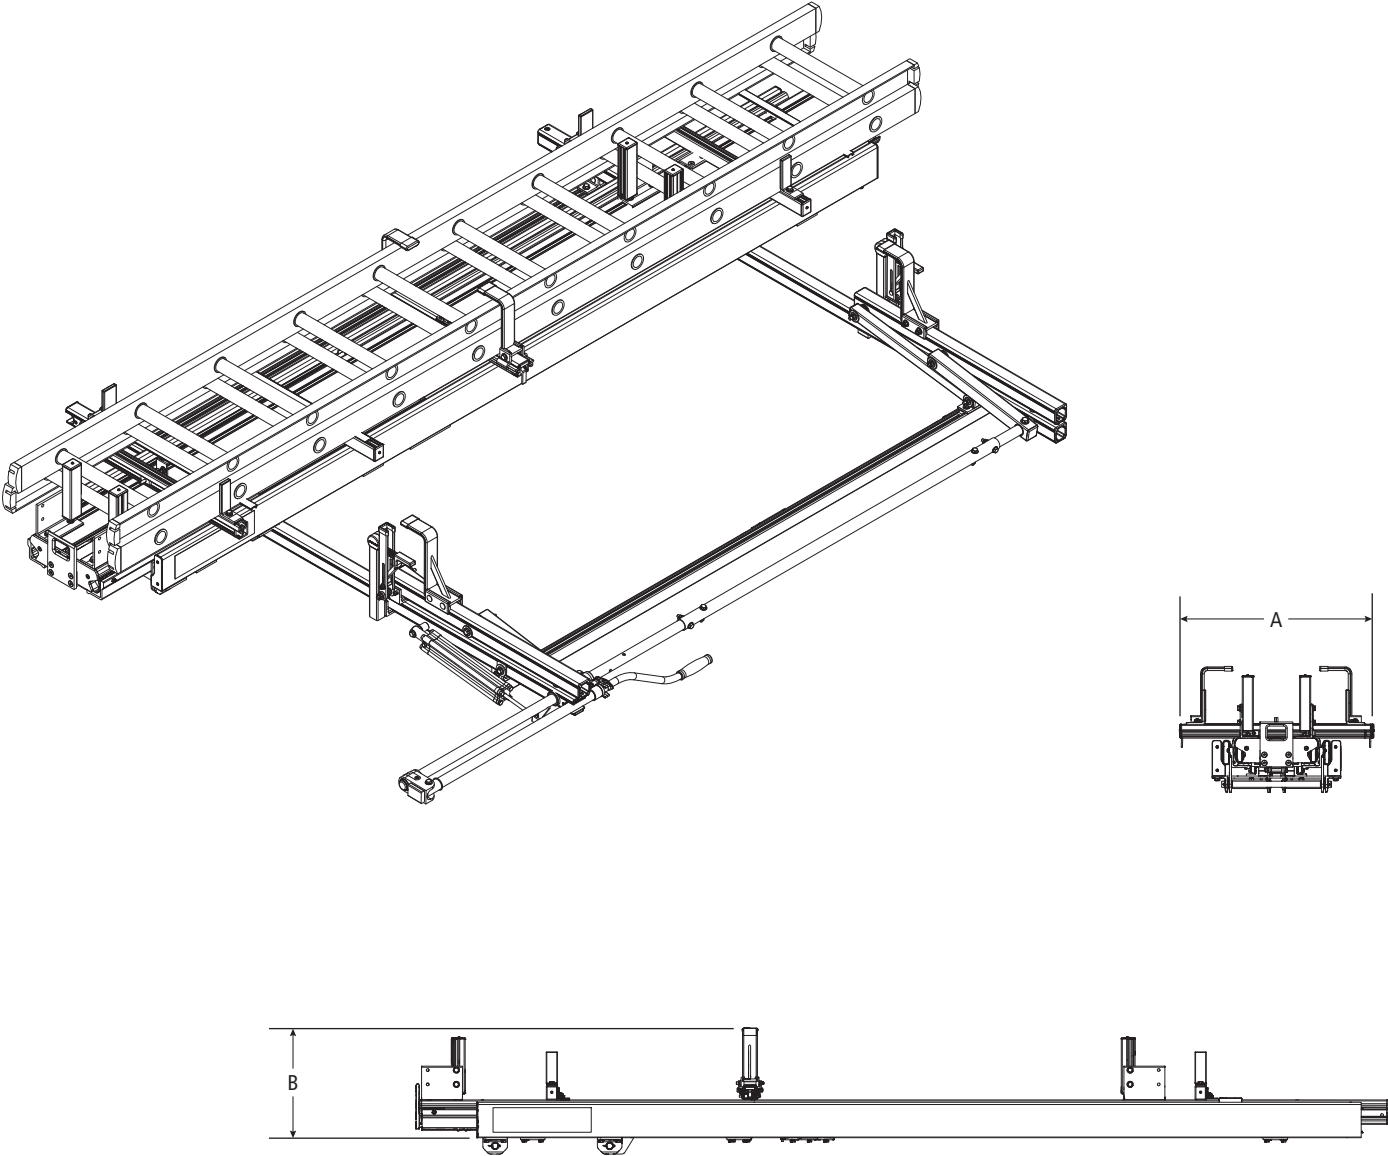

PLR-8229

DeployPro Lock N Go

Specifications on Page 2

Configuration as shown:

Extension Ladder Clamp System

Feature for DPS-8000/8001

Finish: White Powder Coat

Rack Weight (empty): 6.50 lbs

Load specifications as shown:

Maximum Ladder Weight..... 75 lbs

Maximum Ladder Length..... 32 ft

Maximum Ladder Section 16 ft

**Note: DeployPro purchased separately. For more information, please contact Sales & Support.*

PLR-8229

DeployPro Lock N Go

Approximate height as shown:

- A: Width 23"
- B: Total Height (DPS & PLR) 13.25"

**Note: DeployPro and Ladder Rack purchased separately. For more information, please contact Sales & Support.*