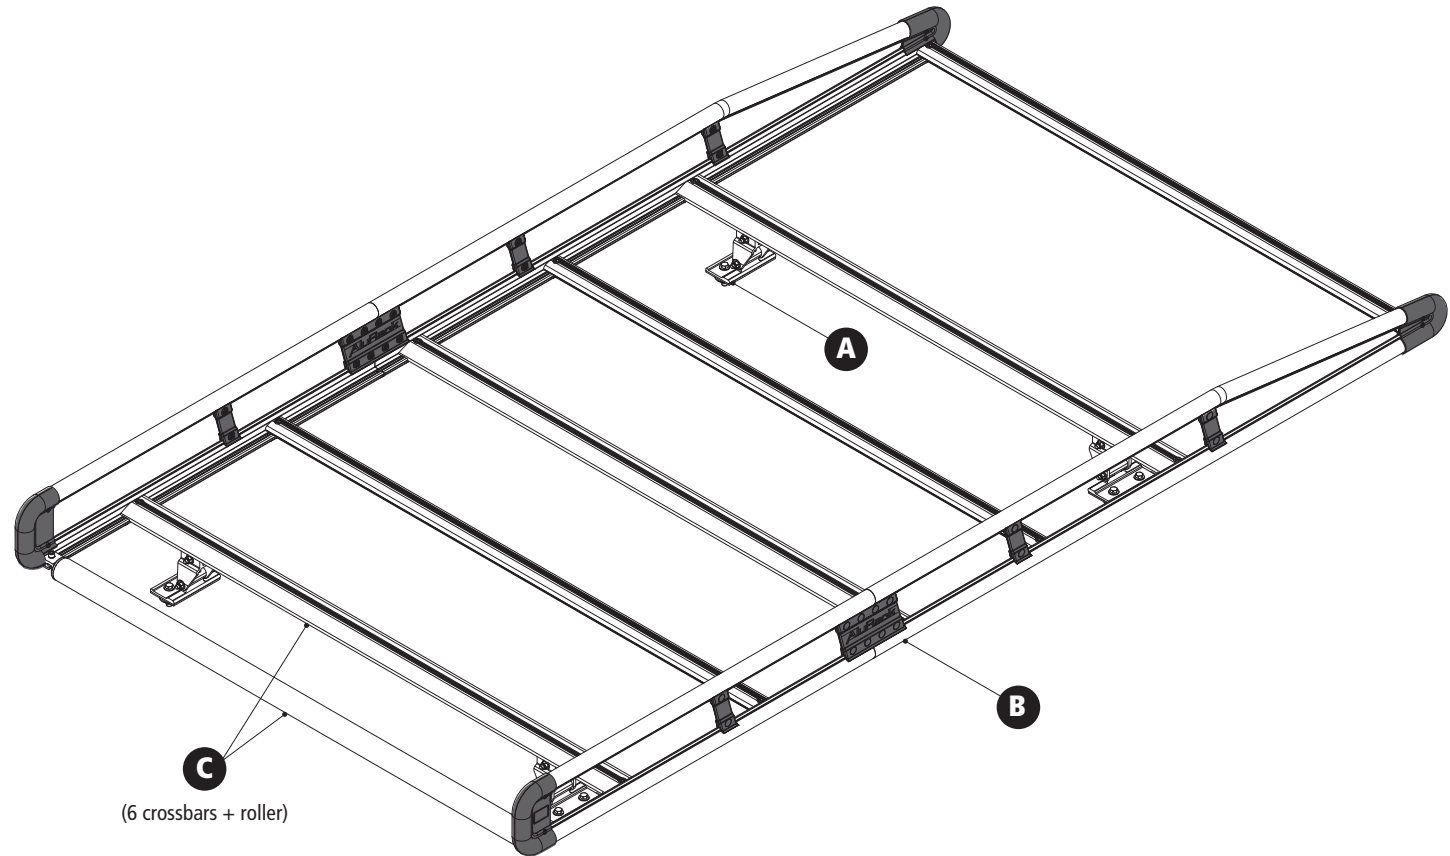

PRIME DESIGN™

A Safe Fleet Brand

AR1213

AluRack Pickup, 6.5' Direct Mount

Configuration as shown:

Anodized Aluminum
Rack Weight (empty): 45 lbs

*Callouts in this Configuration Overview indicate full module assemblies only.

For details on individual parts, please refer to the linked Module Overviews below.

AR1213 (Clear Anodized)

A: ..... [FBM-1019-BLK Mounting System](#)
B: ..... [AR-2102 96" Side Rail Feature](#)
C: ..... [AR-2000 53" Crossbar Feature](#)

AR1213-BLK (Black Anodized)

A: ..... [FBM-1019-BLK Mounting System](#)
B: ..... [AR-2102-BLK 96" Side Rail Feature](#)
C: ..... [AR-2000-BLK 53" Crossbar Feature](#)

[Modular Assembly Manuals](#)

AluRack—Load specifications:

Check vehicle manufacturer recommendations for roof capacity weight limits.

USOV-AR1213-US01 Rev-A 0919