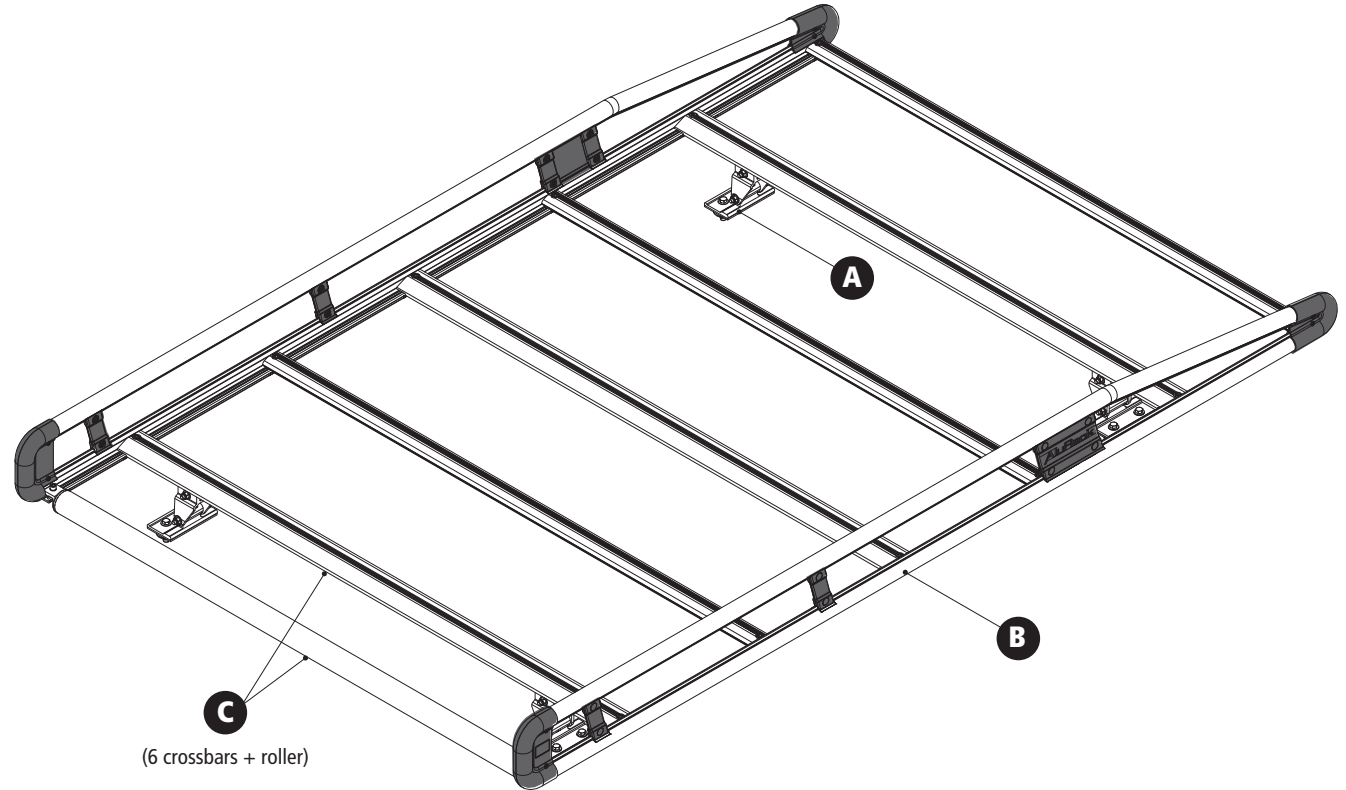

#### AR1212-BLK (Black Anodized)

A: ..... [FBM-1019-BLK Mounting System](#)  
B: ..... [AR-2101-BLK 84" Side Rail Feature](#)  
C: ..... [AR-2000-BLK 53" Crossbar Feature](#)

[Modular Assembly Manuals](#)

## AR1212

Pickup, 5'–6' Direct Mount

Approximate dimensions as shown:

- A: Rack Width ..... 55"
- B: Rack Length ..... 88"
- C: Rack Height ..... 10.50"

**Compatible Accessories Available**  
(Sold Separately)