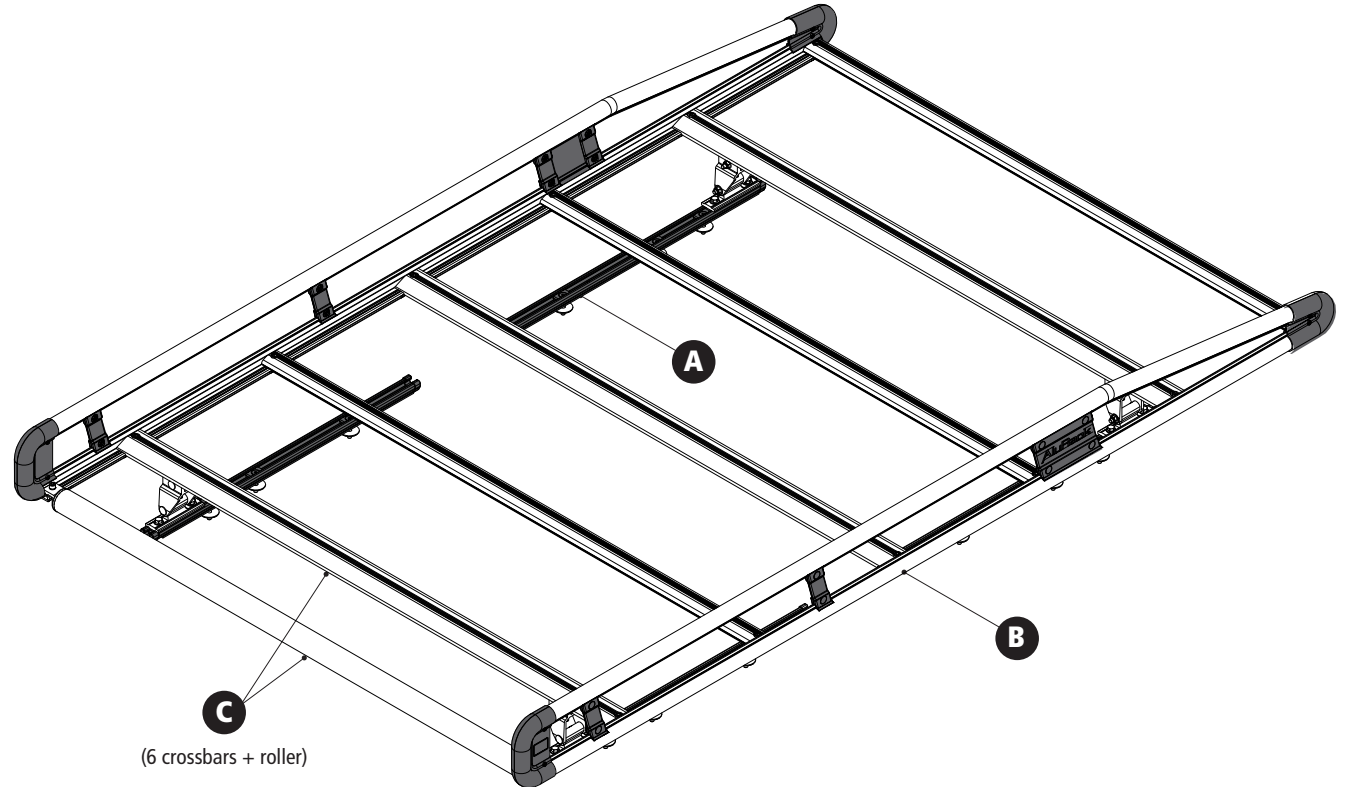

PRIME DESIGN™

A Safe Fleet Brand

AR1211

AluRack Pickup, 5'–6' Cap

Configuration as shown:

Anodized Aluminum
Rack Weight (empty): 51 lbs

*Callouts in this Configuration Overview indicate full module assemblies only.

For details on individual parts, please refer to the linked Module Overviews below.

AR1211 (Clear Anodized)

A: ..... [FBM-1026-BLK Mounting System](#)
B: ..... [AR-2101 84" Side Rail Feature](#)
C: ..... [AR-2000 53" Crossbar Feature](#)

AR1211-BLK (Black Anodized)

A: ..... [FBM-1026-BLK Mounting System](#)
B: ..... [AR-2101-BLK 84" Side Rail Feature](#)
C: ..... [AR-2000-BLK 53" Crossbar Feature](#)

[Modular Assembly Manuals](#)

AluRack—Load specifications:

Check vehicle manufacturer recommendations for roof capacity weight limits.

USOV-AR1211-US01 Rev-A 0719