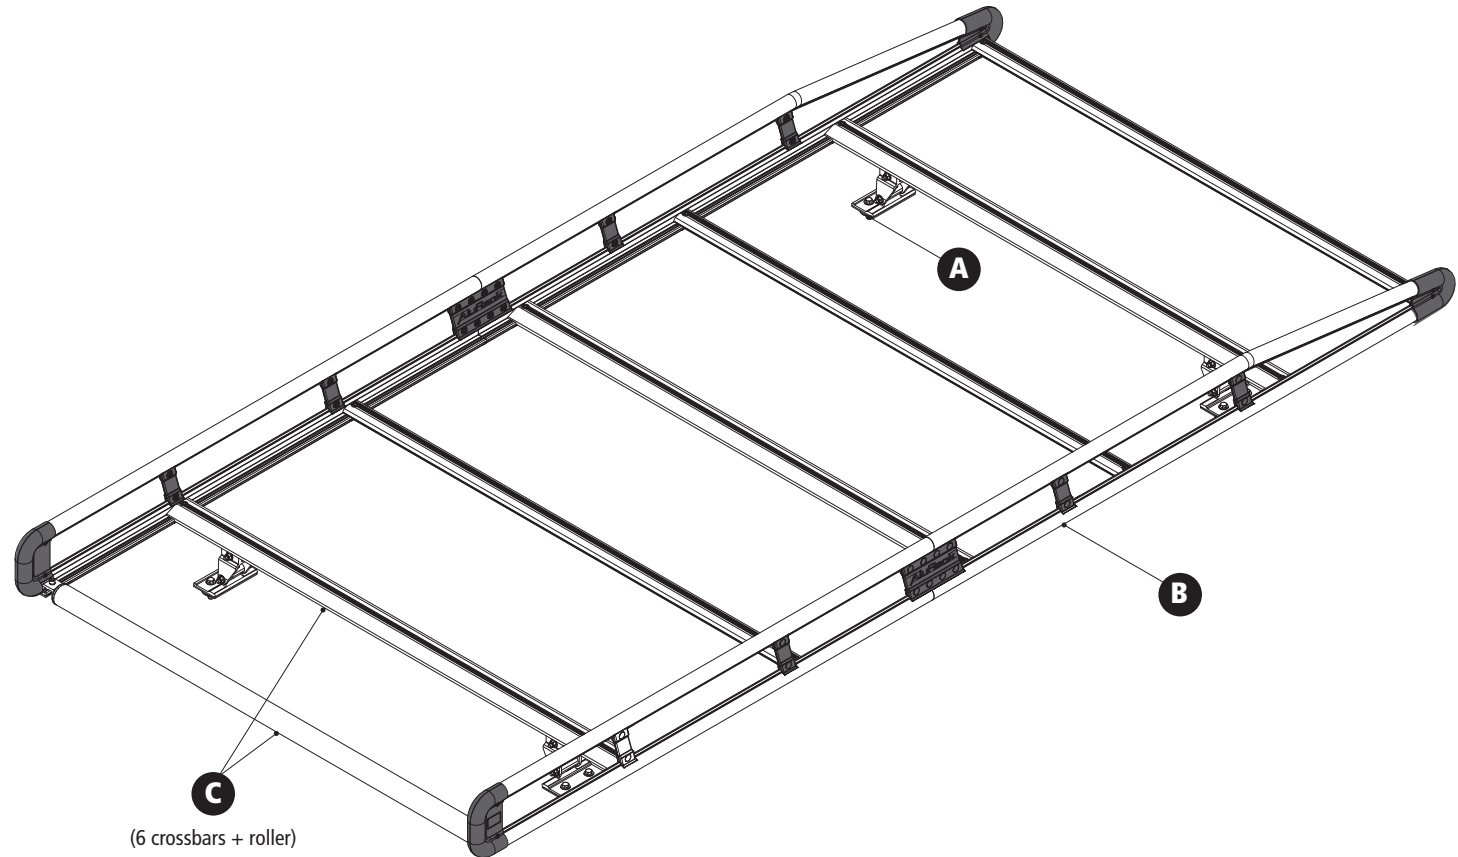

AR1214

AluRack Pickup, 8' Direct Mount

Configuration as shown:

Anodized Aluminum
Rack Weight (empty): 47 lbs

*Callouts in this Configuration Overview indicate full module assemblies only.

For details on individual parts, please refer to the linked Module Overviews below.

AR1214 (Clear Anodized)

A: [FBM-1019-BLK Mounting System](#)
B: [AR-2103 112" Side Rail Feature](#)
C: [AR-2000 53" Crossbar Feature](#)

AR1214-BLK (Black Anodized)

A: [FBM-1019-BLK Mounting System](#)
B: [AR-2103-BLK 112" Side Rail Feature](#)
C: [AR-2000-BLK 53" Crossbar Feature](#)

[Modular Assembly Manuals](#)

AluRack—Load specifications:

Check vehicle manufacturer recommendations for roof capacity weight limits.

AR1214

Pickup, 8' Direct Mount

Approximate dimensions as shown:

- A: Rack Width 55"
- B: Rack Length 116"
- C: Rack Height 10.50"