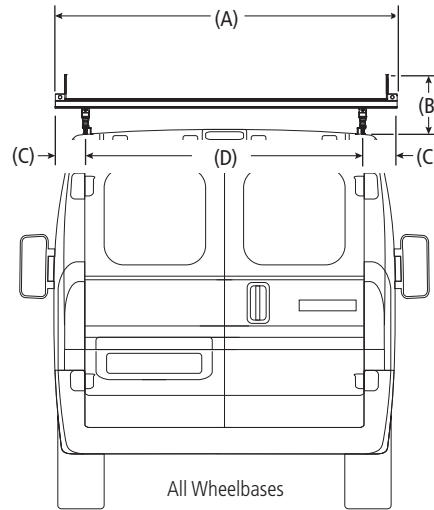

All Wheelbases

- A: Rack Width 72"
- B: Rack Height 11"
- C: Rear Crossbar Offset (L & R) Even
- D: Mount Bolt Spacing L/R Set at install

118" Wheelbase, Low Roof

- E: Crossbar Spacing (rear to center) 2'-4'
- F: Crossbar Spacing (center to front) 2'-4'
- G: Total Crossbar Spacing 5'-8'
- H: Rack Length 108"

136" Wheelbase, Low/High Roof

- I: Crossbar Spacing (rear to center) 2'-4'
- J: Crossbar Spacing (center to front) 2'-4'
- K: Total Crossbar Spacing 5'-8'
- L: Rack Length 108"

Compatible Accessories Available

HBB3-PM-HM

ErgoRack, Promaster High Roof

Approximate dimensions as shown:

All Wheelbases

- A: Rack Width 72"
- B: Rack Height 11"
- C: Rear Crossbar Offset (L & R) Even
- D: Mount Bolt Spacing L/R Set at install