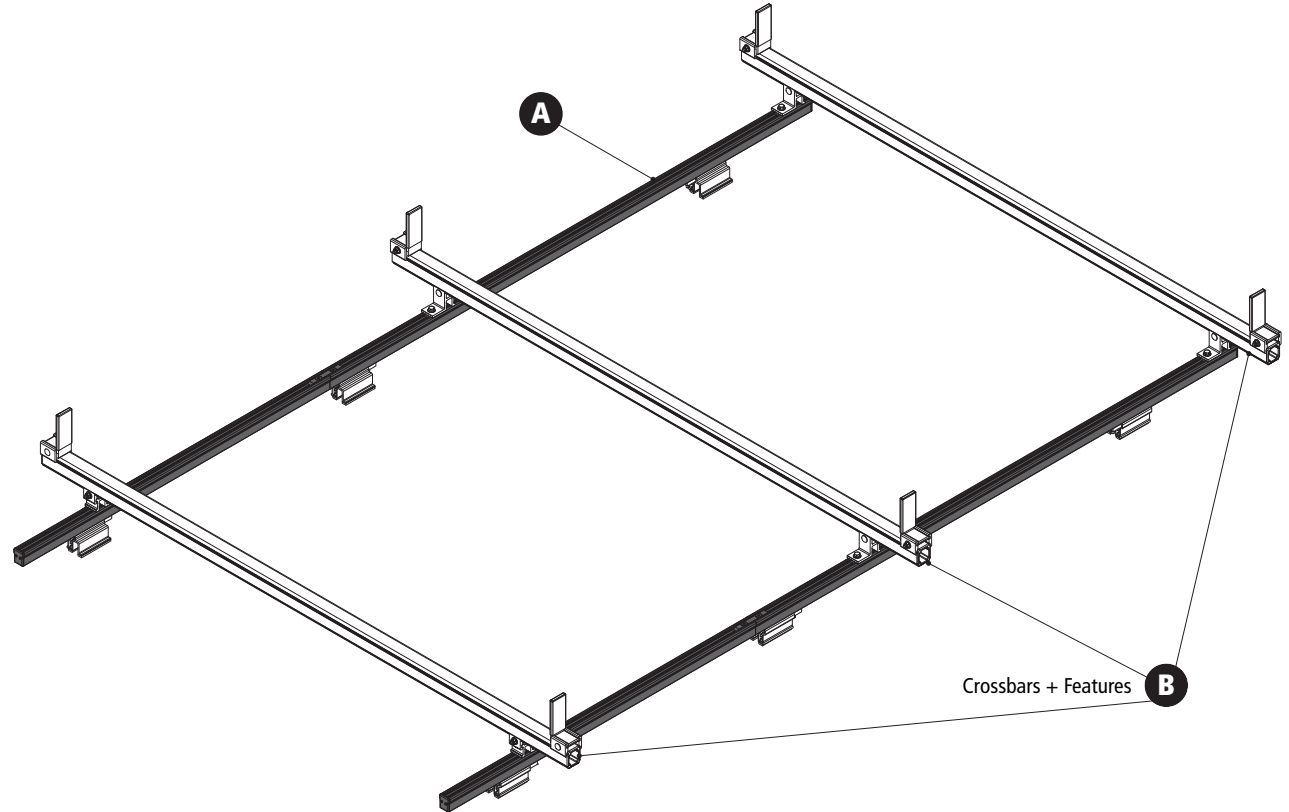

HBB3-PM-HM

ErgoRack, Promaster Low/High Roof

Three Crossbars, Powder Coat Finish
Rack Weight (empty): 50 lbs

*Callouts in this Configuration Overview indicate full module assemblies only.

For details on individual parts, please refer to the linked Module Overviews below.

A: ..... [FBM-1007-BLK Mounting System](#)

B: ..... [CBA-3009 Hybrid Crossbar Assembly](#)

[Modular Assembly Manuals](#)

ErgoRack Van—Load specifications:

Check vehicle manufacturer recommendations for roof capacity weight limits.

CROSSBAR SPACING	STEP LADDER	EXT. LADDER
4 ft Spacing	6 – 8 ft.	16 – 20 ft.
5 ft Spacing	8 – 10 ft.	16 – 24 ft.
6 ft Spacing	8 – 12 ft.[†]	16 – 28 ft.
7 ft Spacing	10 – 12 ft.[†]	20 – 32 ft.
8 ft Spacing	10 – 12 ft.[†]	20 – 36 ft.

[†]Rotation Configurations: 12 ft. step ladders require an extended upper add-on component.

*Example shown with 118" Wheelbase Configuration