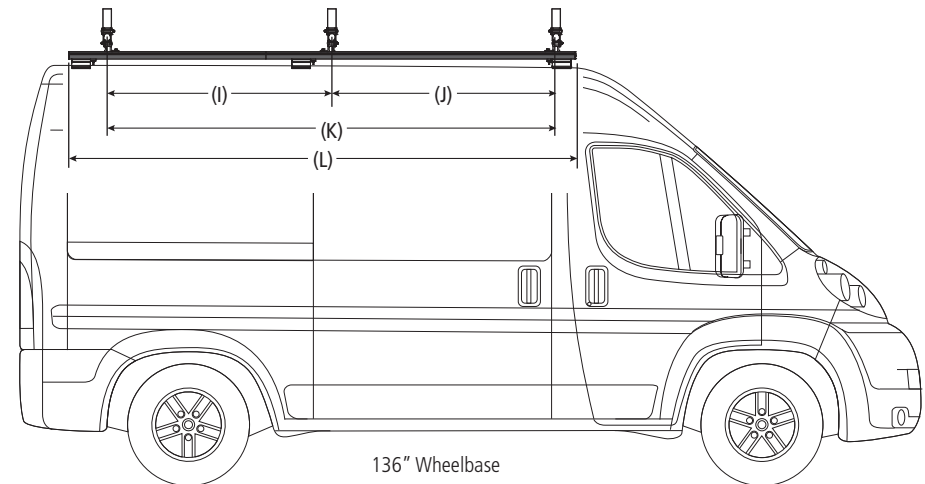

HBB3-PM-HM

ErgoRack, Promaster Low/High Roof

Approximate dimensions as shown:

All Wheelbases

- A: Rack Width ..... 72"
- B: Rack Height ..... 11"
- C: Rear Crossbar Offset (L & R) ..... Even
- D: Mount Bolt Spacing L/R ..... Set at install

118" Wheelbase, Low Roof

- E: Crossbar Spacing (rear to center) ..... 2'-4'
- F: Crossbar Spacing (center to front) ..... 2'-4'
- G: Total Crossbar Spacing ..... 5'-8'
- H: Rack Length ..... 108"

136" Wheelbase, Low/High Roof

- I: Crossbar Spacing (rear to center) ..... 2'-4'
- J: Crossbar Spacing (center to front) ..... 2'-4'
- K: Total Crossbar Spacing ..... 5'-8'
- L: Rack Length ..... 108"

Compatible Accessories Available

(Sold Separately)

- Retractable Ratchet Tie-Down ..... [ACC-8000](#)
- Rear Access Ladder ..... [AAL Series](#)
- 8'-12' Conduit Carriers ..... [CON Series](#)
- WorkPro LED Lighting ..... [LED Series](#)
- Systems and Safety Components ..... [RVS Series](#)
- Safety monitoring ..... [DS2 Series](#)