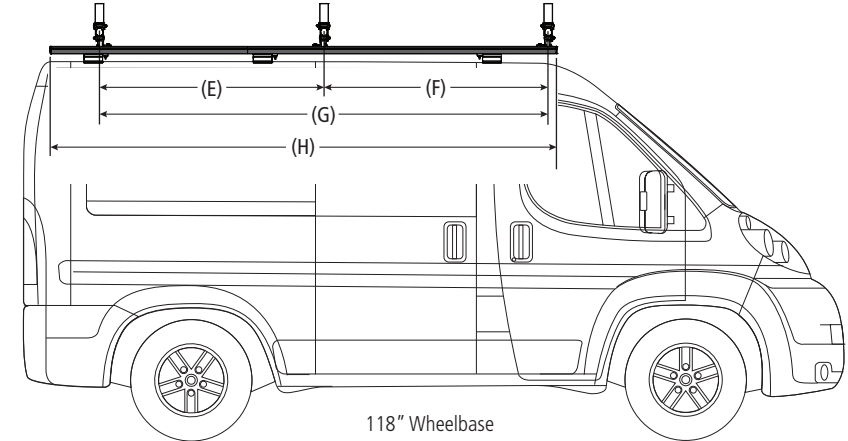

HBB3-PM-HM

ErgoRack, Promaster Low/High Roof

Approximate dimensions as shown:

All Wheelbases

- A: Rack Width ..... 72"
- B: Rack Height ..... 11"
- C: Rear Crossbar Offset (L & R) ..... Even
- D: Mount Bolt Spacing L/R ..... Set at install

118" Wheelbase, Low Roof

- E: Crossbar Spacing (rear to center) ..... 2'-4'
- F: Crossbar Spacing (center to front) ..... 2'-4'
- G: Total Crossbar Spacing ..... 5'-8'
- H: Rack Length ..... 108"

136" Wheelbase, Low/High Roof

- I: Crossbar Spacing (rear to center) ..... 2'-4'
- J: Crossbar Spacing (center to front) ..... 2'-4'
- K: Total Crossbar Spacing ..... 5'-8'
- L: Rack Length ..... 108"

Compatible Accessories Available

(Sold Separately)

- Retractable Ratchet Tie-Down ..... [ACC-8000](#)
- Rear Access Ladder ..... [AAL Series](#)
- 8'-12' Conduit Carriers ..... [CON Series](#)
- WorkPro LED Lighting ..... [LED Series](#)
- Systems and Safety Components ..... [RVS Series](#)
- Safety monitoring ..... [DS2 Series](#)