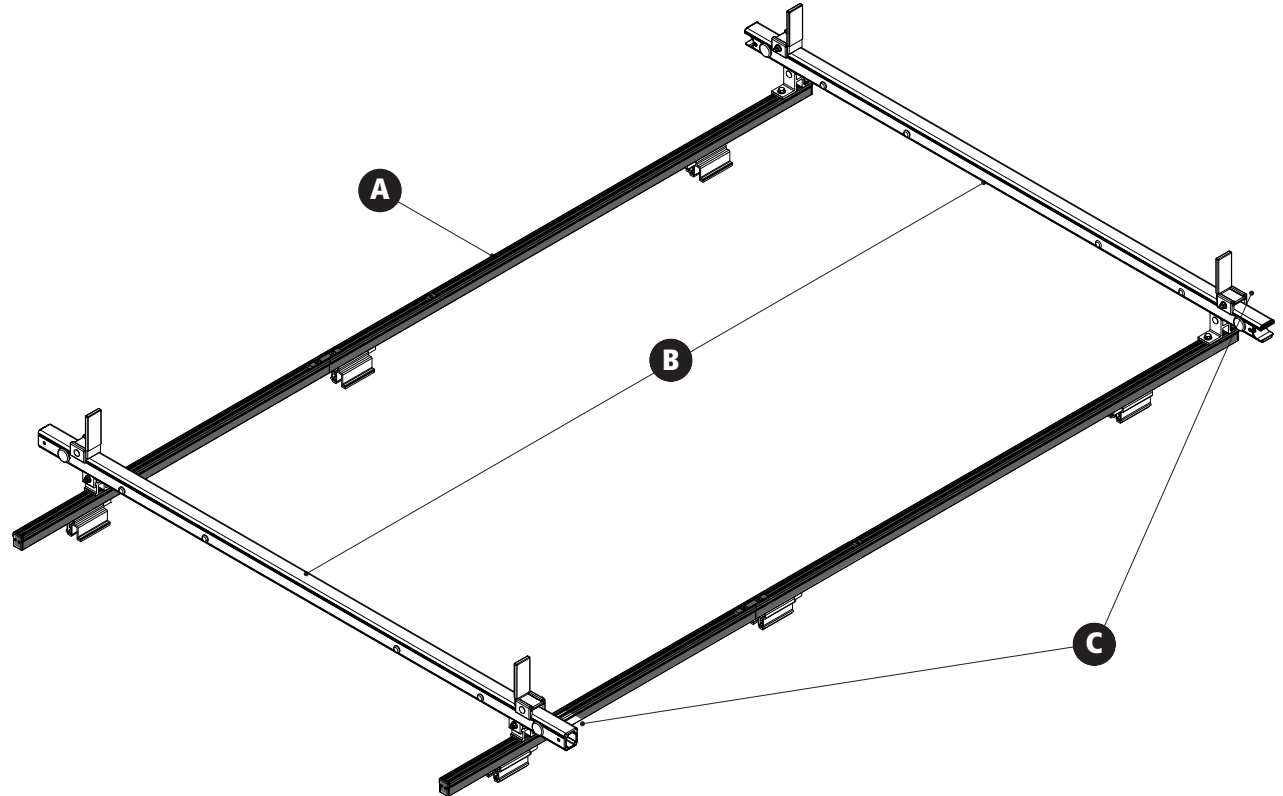

HBB-PM-M

ErgoRack, Promaster Low/High Roof

Two Crossbars, Powder Coat Finish
Rack Weight (empty): 52 lbs

*Callouts in this Configuration Overview indicate full module assemblies only.

For details on individual parts, please refer to the linked Module Overviews below.

- A: [FBM-1007-BLK Mounting System](#)
- B: [CBR-0007 Crossbar Assembly](#)
- C: [FEA-0001 End Stop Assembly \(x2\)](#)

[Modular Assembly Manuals](#)

ErgoRack Van—Load specifications:

Check vehicle manufacturer recommendations for roof capacity weight limits.

CROSSBAR SPACING	STEP LADDER	EXT. LADDER
4 ft Spacing	6 – 8 ft.	16 – 20 ft.
5 ft Spacing	8 – 10 ft.	16 – 24 ft.
6 ft Spacing	8 – 12 ft. [†]	16 – 28 ft.
7 ft Spacing	10 – 12 ft. [†]	20 – 32 ft.
8 ft Spacing	10 – 12 ft. [†]	20 – 36 ft.

[†]Rotation Configurations: 12 ft. step ladders require an extended upper add-on component.

*Example shown with 118" Wheelbase Configuration

HBB-PM-M

ErgoRack, Promaster Low/High Roof

Approximate dimensions as shown: