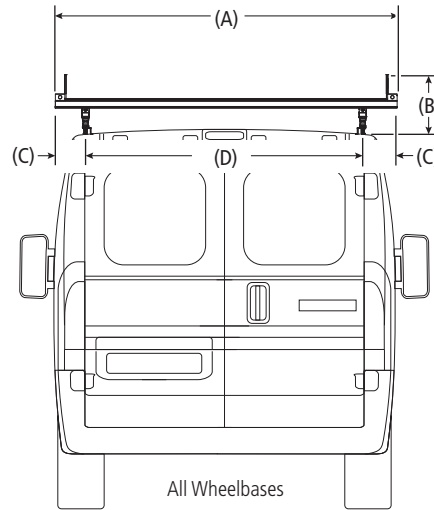

All Wheelbases

- A: Rack Width 72"
- B: Rack Height 11"
- C: Rear Crossbar Offset (L & R) Even
- D: Mount Bolt Spacing L/R Set at install

118" Wheelbase, Low Roof

- E: Crossbar Spacing (rear to center) 2'-4'
- F: Crossbar Spacing (center to front) 2'-4'
- G: Total Crossbar Spacing 5'-8'
- H: Rack Length 108"

136" Wheelbase, Low/High Roof

- I: Crossbar Spacing (rear to center) 2'-4'
- J: Crossbar Spacing (center to front) 2'-4'
- K: Total Crossbar Spacing 5'-8'
- L: Rack Length 108"

Compatible Accessories Available

HBB-PM-M

ErgoRack, Promaster High Roof

Approximate dimensions as shown:

All Wheelbases

- A: Rack Width 72"
- B: Rack Height 11"
- C: Rear Crossbar Offset (L & R) Even
- D: Mount Bolt Spacing L/R Set at install