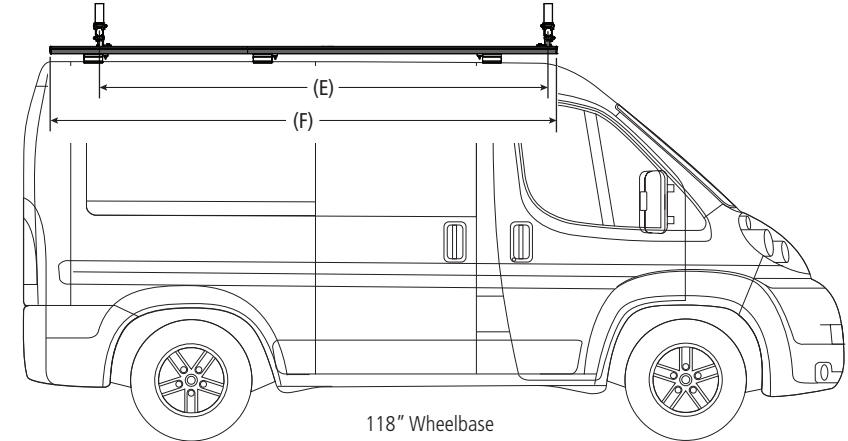

HBB-PM-M

ErgoRack, Promaster Low/High Roof

Approximate dimensions as shown:

All Wheelbases

- A: Rack Width ..... 72"
- B: Rack Height ..... 11"
- C: Rear Crossbar Offset (L & R) ..... Even
- D: Mount Bolt Spacing L/R ..... Set at install

118" Wheelbase, Low Roof

- E: Crossbar Spacing (rear to center) ..... 2'-4'
- F: Crossbar Spacing (center to front) ..... 2'-4'
- G: Total Crossbar Spacing ..... 5'-8'
- H: Rack Length ..... 108"

136" Wheelbase, Low/High Roof

- I: Crossbar Spacing (rear to center) ..... 2'-4'
- J: Crossbar Spacing (center to front) ..... 2'-4'
- K: Total Crossbar Spacing ..... 5'-8'
- L: Rack Length ..... 108"

Compatible Accessories Available

(Sold Separately)

- Retractable Ratchet Tie-Down ..... [ACC-8000](#)
- Rear Access Ladder ..... [AAL Series](#)
- 8'-12' Conduit Carriers ..... [CON Series](#)
- WorkPro LED Lighting ..... [LED Series](#)
- Systems and Safety Components ..... [RVS Series](#)
- Safety monitoring ..... [DS2 Series](#)