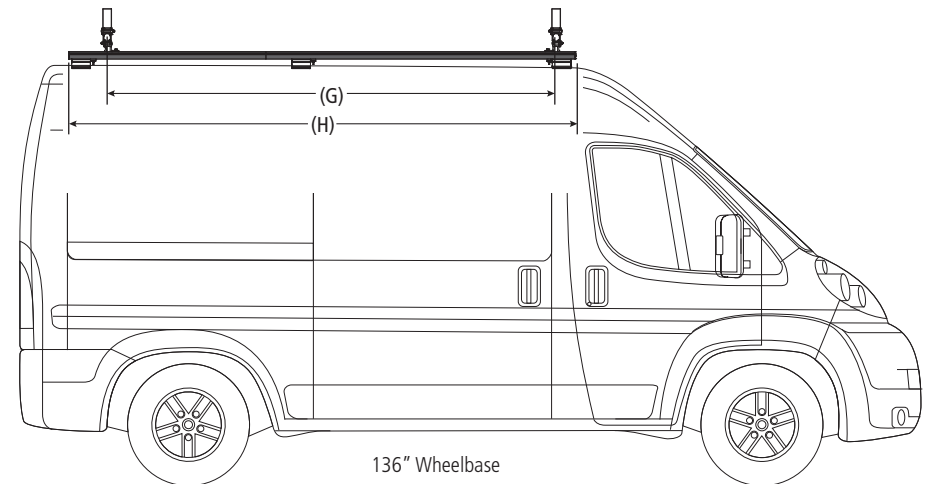

HBB-PM-M

ErgoRack, Promaster Low/High Roof

Approximate dimensions as shown:

All Wheelbases

- A: Rack Width ..... 72"
- B: Rack Height ..... 11"
- C: Rear Crossbar Offset (L & R) ..... Even
- D: Mount Bolt Spacing L/R ..... Set at install

118" Wheelbase, Low Roof

- E: Crossbar Spacing (rear to center) ..... 2'-4'
- F: Crossbar Spacing (center to front) ..... 2'-4'
- G: Total Crossbar Spacing ..... 5'-8'
- H: Rack Length ..... 108"

136" Wheelbase, Low/High Roof

- I: Crossbar Spacing (rear to center) ..... 2'-4'
- J: Crossbar Spacing (center to front) ..... 2'-4'
- K: Total Crossbar Spacing ..... 5'-8'
- L: Rack Length ..... 108"

Compatible Accessories Available

(Sold Separately)

- Retractable Ratchet Tie-Down ..... [ACC-8000](#)
- Rear Access Ladder ..... [AAL Series](#)
- 8'-12' Conduit Carriers ..... [CON Series](#)
- WorkPro LED Lighting ..... [LED Series](#)
- Systems and Safety Components ..... [RVS Series](#)
- Safety monitoring ..... [DS2 Series](#)