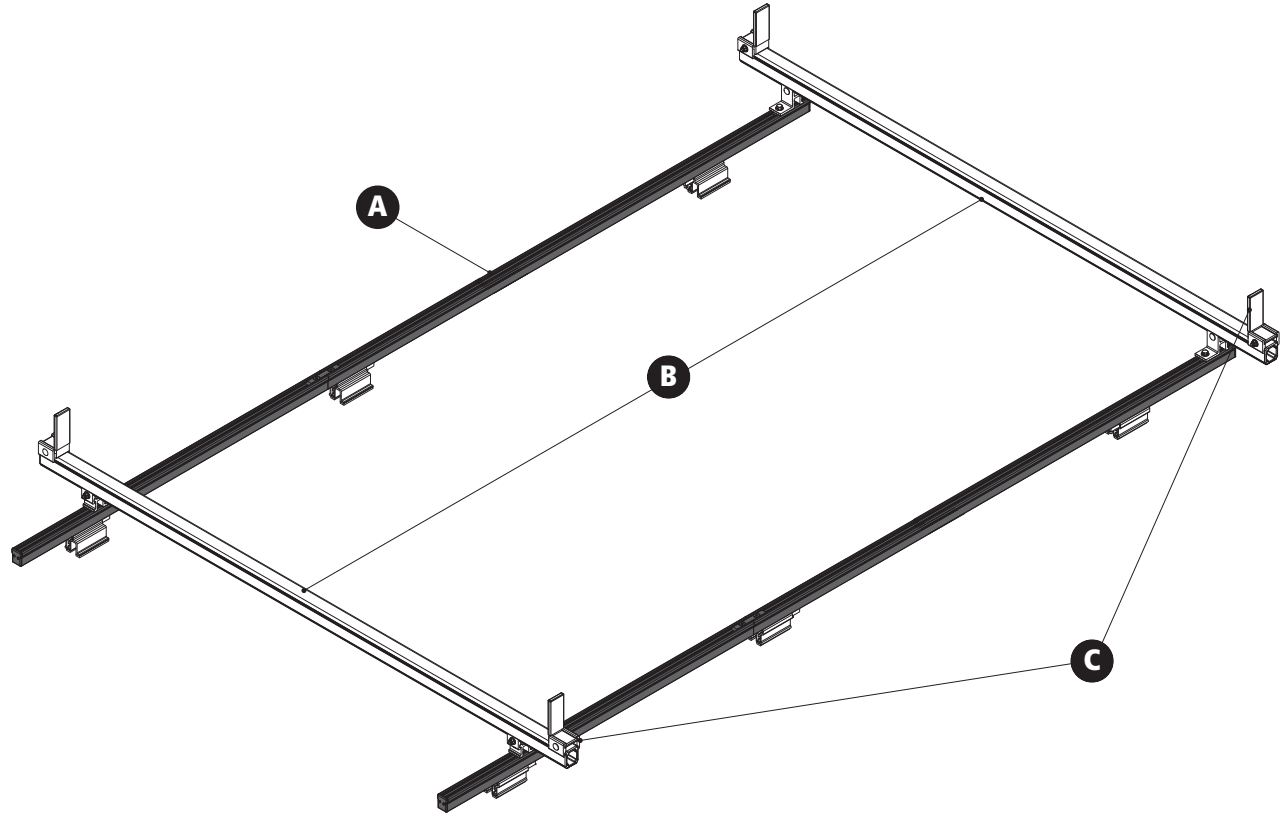

HBB-PM-M

ErgoRack, Promaster Low/High Roof

Two Crossbars, Powder Coat Finish
Rack Weight (empty): 52 lbs

*Callouts in this Configuration Overview indicate full module assemblies only.

For details on individual parts, please refer to the linked Module Overviews below.

- A: [FBM-1007-BLK Mounting System](#)
- B: [CBR-0007 Crossbar Assembly](#)
- C: [FEA-0001 End Stop Assembly \(x2\)](#)

[Modular Assembly Manuals](#)

ErgoRack Van—Load specifications:

Check vehicle manufacturer recommendations for roof capacity weight limits.

CROSSBAR SPACING	STEP LADDER	EXT. LADDER
4 ft Spacing	6 – 8 ft.	16 – 20 ft.
5 ft Spacing	8 – 10 ft.	16 – 24 ft.
6 ft Spacing	8 – 12 ft. [†]	16 – 28 ft.
7 ft Spacing	10 – 12 ft. [†]	20 – 32 ft.
8 ft Spacing	10 – 12 ft. [†]	20 – 36 ft.

[†]Rotation Configurations: 12 ft. step ladders require an extended upper add-on component.

**Example shown with 118" Wheelbase Configuration*

HBB-PM-M

ErgoRack, Promaster Low/High Roof

Approximate dimensions as shown: