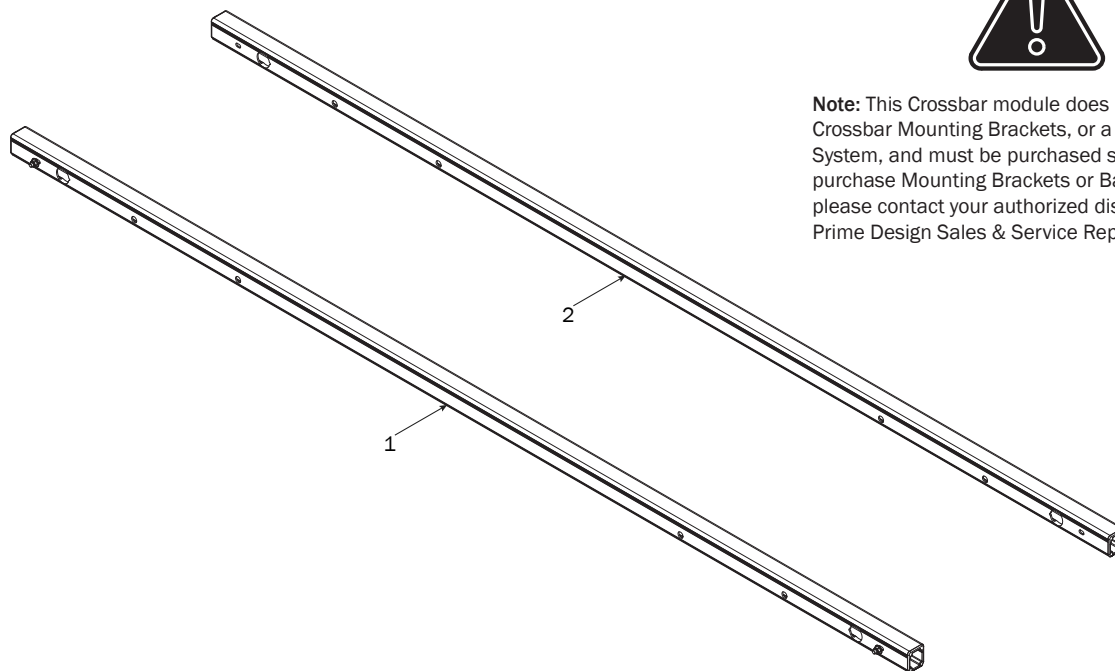

# CONTENTS OVERVIEW

**Note:** This Crossbar module does not come with Crossbar Mounting Brackets, or a Mounting Base System, and must be purchased separately. To purchase Mounting Brackets or Base System, please contact your authorized distributor, or a Prime Design Sales & Service Representative.

1—Crossbar .Pair..... (Qty 1)  
Gen 4, Locking, 99.00", w/ Rear Drive Arm Hardware  
High Roof Rear/Low Roof Front

CBR-0020 PACKAGING CONTENTS

PRIME DESIGN  
A Safe Fleet Brand