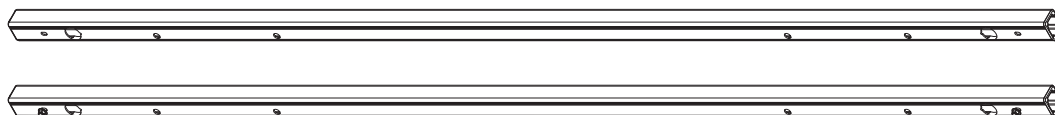

# CONTENTS OVERVIEW

**Note:** This Crossbar module does not come with Crossbar Mounting Brackets, or a Mounting Base System, and must be purchased separately. To purchase Mounting Brackets or Base System, please contact your authorized distributor, or a Prime Design Sales & Service Representative.

1—Crossbar .Pair..... (Qty 1)  
Gen 4, Locking, 99.00", w/ Rear Drive Arm Hardware  
High Roof Rear/Low Roof Front

CBR-0020 PACKAGING CONTENTS

PRIME DESIGN  
A Safe Fleet Brand