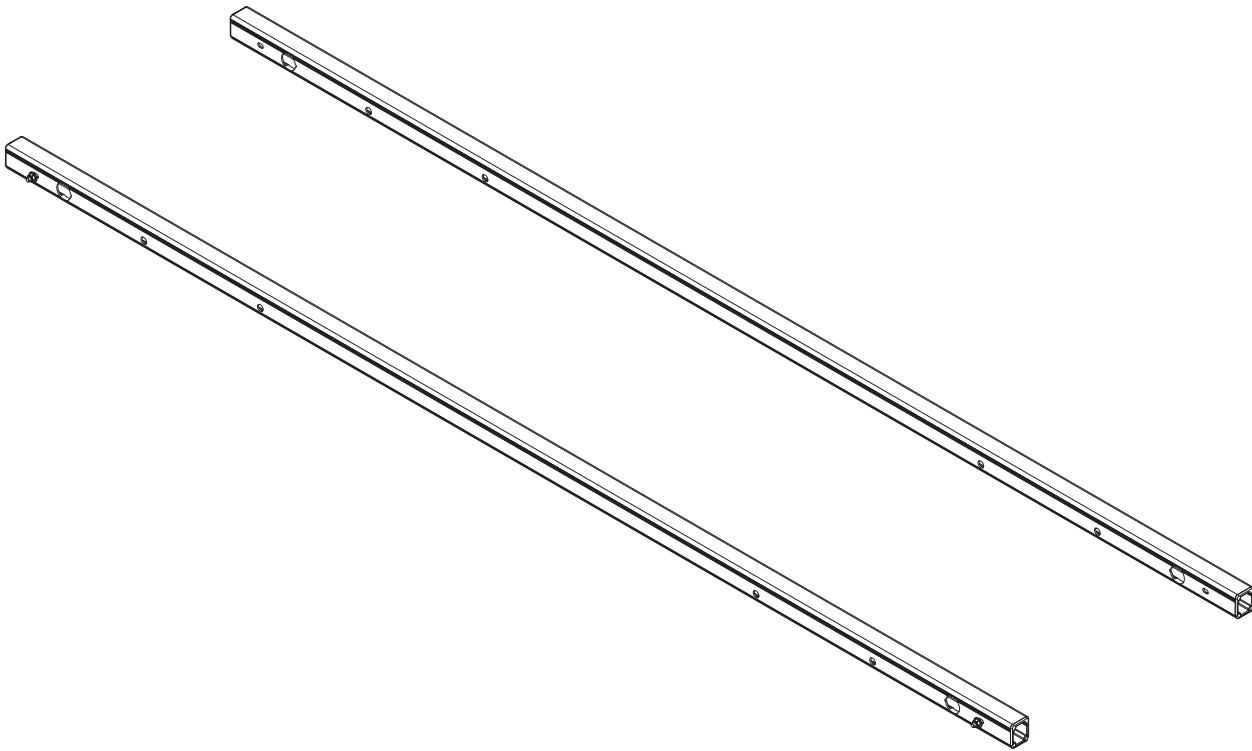

# PRIME DESIGN™

A Safe Fleet Brand

**CBR 0020**

## *CROSSBAR MODULE, 99" FAMILY*

PRIME DESIGN, A SAFE FLEET BRAND • Address: 1689 Oakdale Avenue #102, West St Paul, Minnesota 55118  
Toll Free: 1.8.PRIME.RACK • Fax: 651-552-1799 • Email: [info@primedesign.net](mailto:info@primedesign.net) • Website: [www.primedesign.net](http://www.primedesign.net)

# CONTENTS OVERVIEW

**Note:** This Crossbar module does not come with Crossbar Mounting Brackets, or a Mounting Base System, and must be purchased separately. To purchase Mounting Brackets or Base System, please contact your authorized distributor, or a Prime Design Sales & Service Representative.

1—Crossbar .Pair..... (Qty 1)  
Gen 4, Locking, 99.00", w/ Rear Drive Arm Hardware  
High Roof Rear/Low Roof Front

CBR-0020 PACKAGING CONTENTS

PRIME DESIGN  
A Safe Fleet Brand