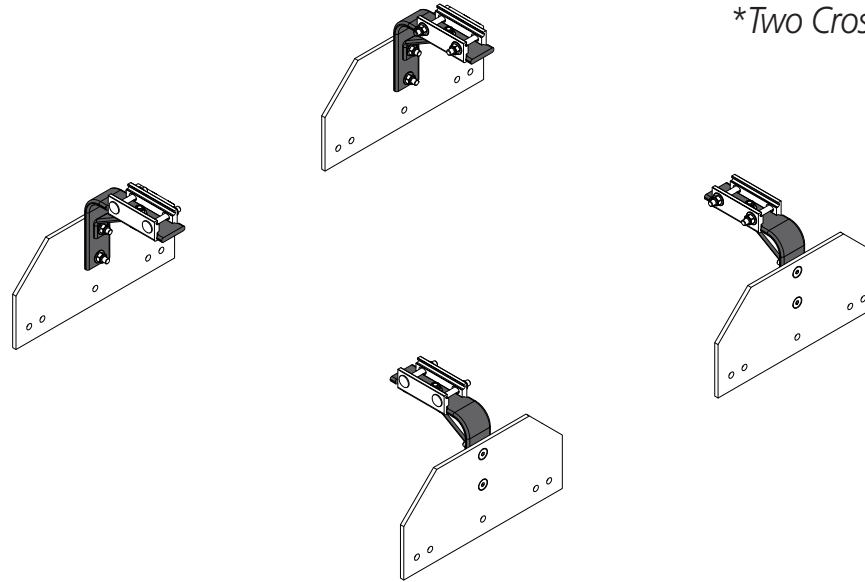

PRIME DESIGN™

A Safe Fleet Brand

FBM-1028

Sidewall Crossbar Mount, 90°

Configuration as shown:

Two Crossbar Mounting
Kit Weight: 12 lbs

Approximate dimensions as shown:

FBM-1028-BLK (Black)
FBM-1028 (White)

A : Mounting Plate Width 12"
B : Mounting Bracket Total Length 6.125"
C : Total Mounting Bracket Height 8.50"

[Modular Assembly Manuals](#)

Assembly Manual also available:

[FBM-1028-BLK](#)
[FBM-1028](#)

USOV-FBM1028-US01 Rev-B 0820

**Two Crossbar Mountings; Black and White Available*