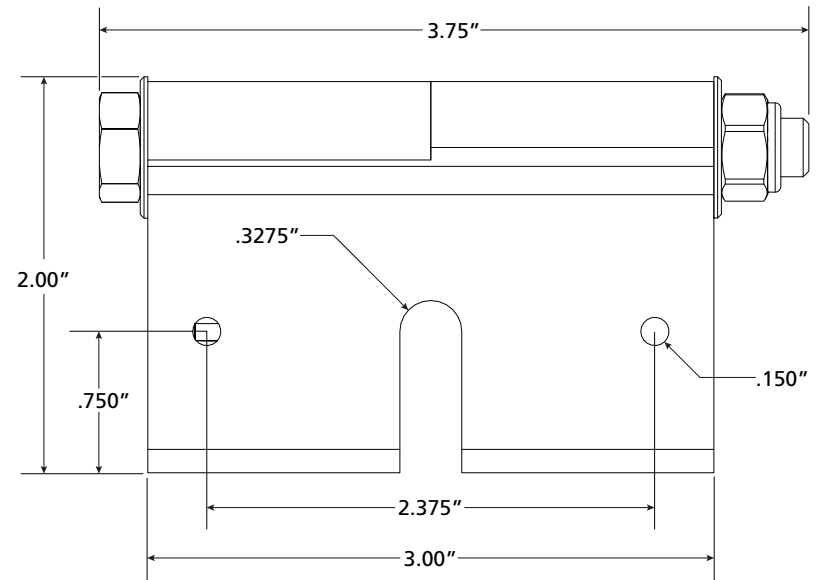

### FRC Firefly Light Mount

Configuration as shown:

Finish: White Powder Coat

Part Weight: .438 lbs

\*Lighting ordered separately

\*Note: FRC Firefly Light purchased separately.  
For more information, please contact Sales & Support.