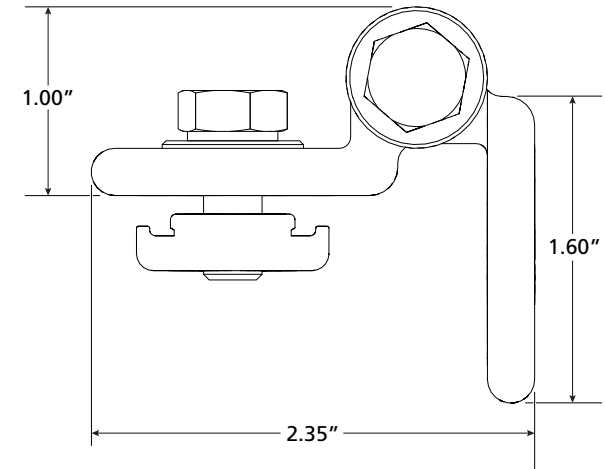

### FRC Firefly Light Mount

Configuration as shown:

Finish: White Powder Coat

Part Weight: .438 lbs

\*Lighting ordered separately

\*Note: FRC Firefly Light purchased separately.  
For more information, please contact Sales & Support.