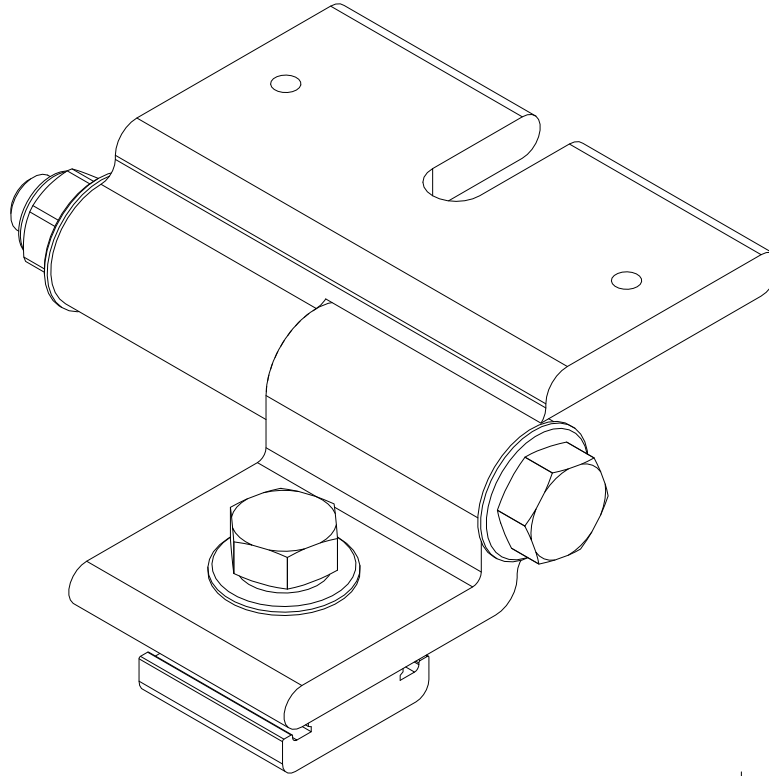

## ASH-8004

### FRC Firefly Light Mount

Configuration as shown:

Finish: White Powder Coat

Part Weight: .438 lbs

\*Lighting ordered separately

\*Note: FRC Firefly Light purchased separately.  
For more information, please contact Sales & Support.