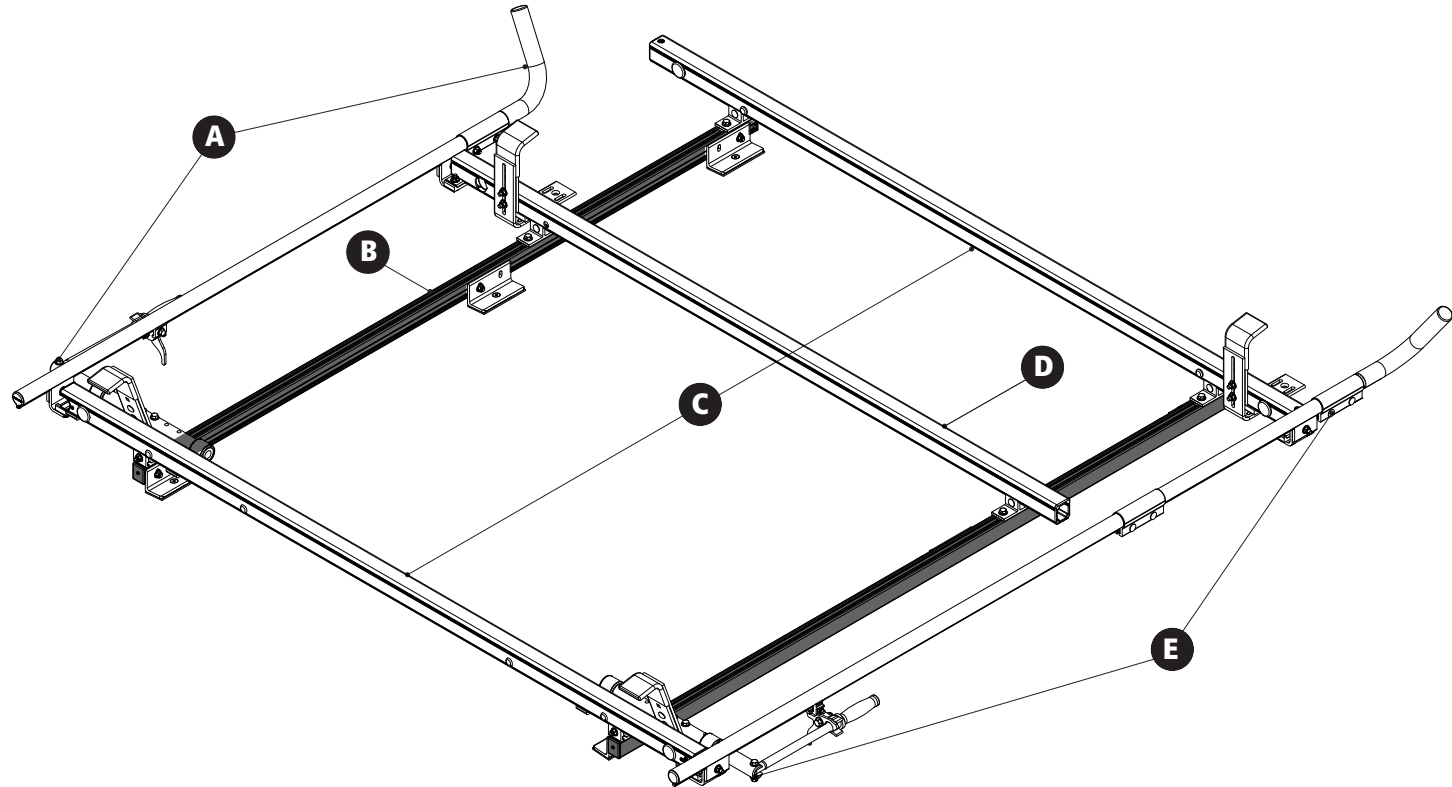

VCC3-FT-M

ErgoRack, Ford Transit Low Roof

Three Crossbars, Powder Coat Finish
Rack Weight (empty): 80 lbs

*Callouts in this Configuration Overview indicate full module assemblies only.

For details on individual parts, please refer to the linked Module Overviews below.

- A: ..... [FEA-0008 Clamp Down Assembly](#)
- B: ..... [FBM-1017-BLK Mounting System](#)
- C: ..... [CBR-0005 Crossbar Assembly](#)
- D: ..... [CBR-0006 Crossbar Assembly](#)
- E: ..... [FEA-0008 Clamp Down Assembly](#)

[Modular Assembly Manuals](#)

ErgoRack Van—Load specifications:

Check vehicle manufacturer recommendations for roof capacity weight limits.

CROSSBAR SPACING	STEP LADDER	EXT. LADDER
4 ft Spacing	6 – 8 ft.	16 – 20 ft.
5 ft Spacing	8 – 10 ft.	16 – 24 ft.
6 ft Spacing	8 – 12 ft.[†]	16 – 28 ft.
7 ft Spacing	10 – 12 ft.[†]	20 – 32 ft.
8 ft Spacing	10 – 12 ft.[†]	20 – 36 ft.

[†]Rotation Configurations: 12 ft. step ladders require an extended upper add-on component.

*Example shown with 130" Wheelbase Configuration