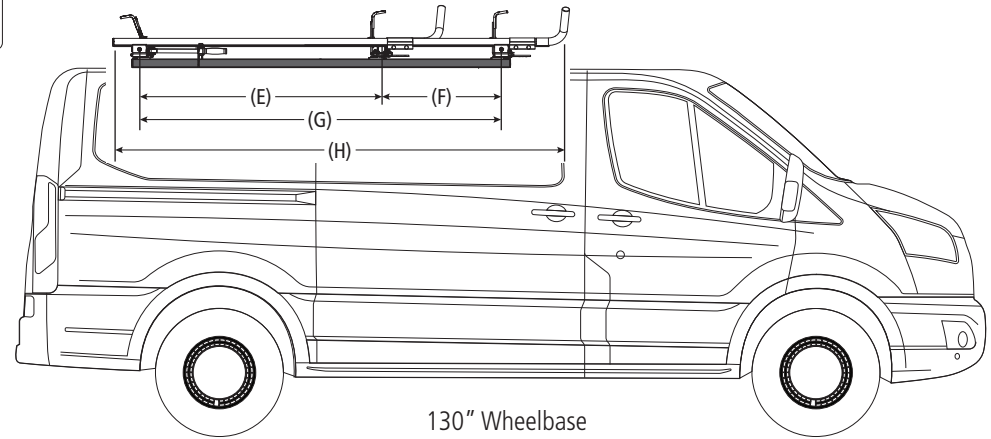

VCC3-FT-M

ErgoRack, Ford Transit Low Roof

Approximate dimensions as shown:

All Wheelbases

A: Rack Width	86"
B: Rack Height	13"
C: Rear Crossbar Offset (L & R)	Even
D: Mount Bolt Spacing L/R.....	54"

130" Wheelbase

E: Crossbar Spacing (rear to center)	4'
F: Crossbar Spacing (center to front)	2'
G: Total Crossbar Spacing	6'
H: Rack Length	89"

148" Wheelbase

I: Crossbar Spacing (rear to center)	4'
J: Crossbar Spacing (center to front).....	*2'-4'
K: Total Crossbar Spacing	*6-8'
L: Rack Length	113"

Compatible Accessories Available

(Sold Separately)

Rear Access Ladder.....	AAL Series
8'-12' Conduit Carriers.....	CON Series
WorkPro LED Lighting.....	LED Series
Systems and Safety Components	RVS Series
Safety monitoring.....	DS2 Series