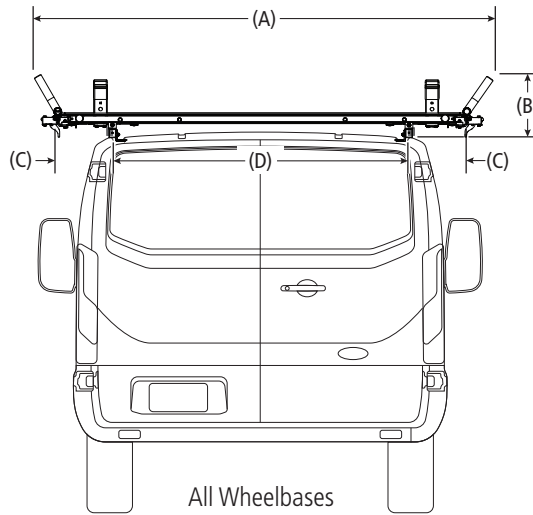

VCC3-FT-M

ErgoRack, Ford Transit Low Roof

Approximate dimensions as shown:

All Wheelbases

A: Rack Width	86"
B: Rack Height	13"
C: Rear Crossbar Offset (L & R)	Even
D: Mount Bolt Spacing L/R.....	54"

130" Wheelbase

E: Crossbar Spacing (rear to center)	4'
F: Crossbar Spacing (center to front)	2'
G: Total Crossbar Spacing	6'
H: Rack Length	89"

148" Wheelbase

I: Crossbar Spacing (rear to center)	4'
J: Crossbar Spacing (center to front).....	*2'-4'
K: Total Crossbar Spacing	*6-8'
L: Rack Length	113"

Compatible Accessories Available

(Sold Separately)

Rear Access Ladder.....	AAL Series
8'-12' Conduit Carriers.....	CON Series
WorkPro LED Lighting.....	LED Series
Systems and Safety Components	RVS Series
Safety monitoring.....	DS2 Series

All Wheelbases