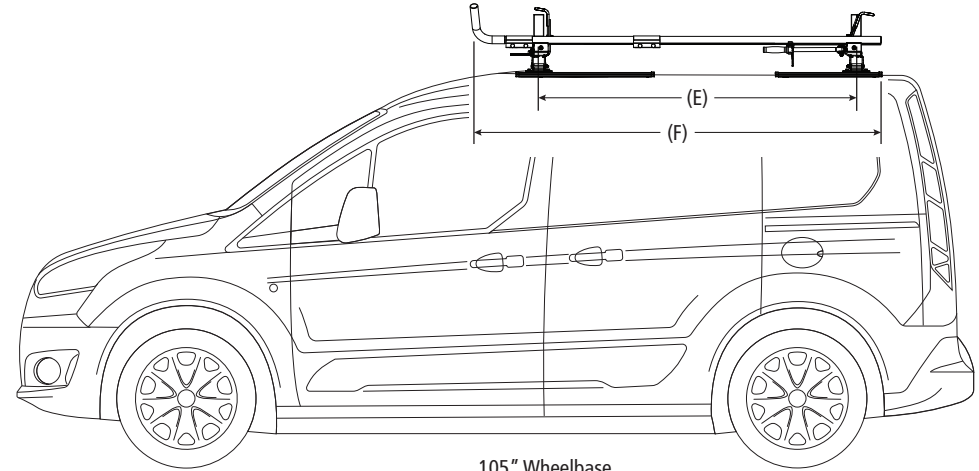

105" Wheelbase