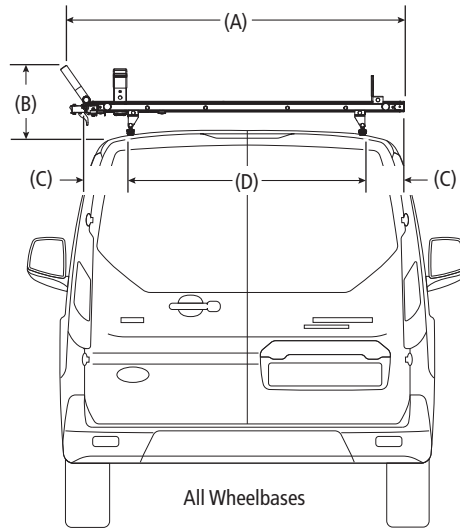

VCB-TC-M

ErgoRack, Transit Connect

Approximate dimensions as shown:

All Wheelbases

A: Rack Width	66"
B: Rack Height	14"
C: Rear Crossbar Offset (L&R)	Even
D: Mount Spacing L/R.....	Set at install

105" Wheelbase

E: Total Crossbar Spacing.....	5'
F: Rack Length	83"

121" Wheelbase

G: Total Crossbar Spacing.....	6'
H: Rack Length.....	95"

Compatible Accessories Available

(Sold Separately)

Retractable Ratchet Tie-Down.....	ACC-8000
8'-12' Conduit Carriers.....	CON Series
WorkPro LED Lighting.....	LED Series
Systems and Safety Components	RVS Series
Safety monitoring.....	DS2 Series

All Wheelbases