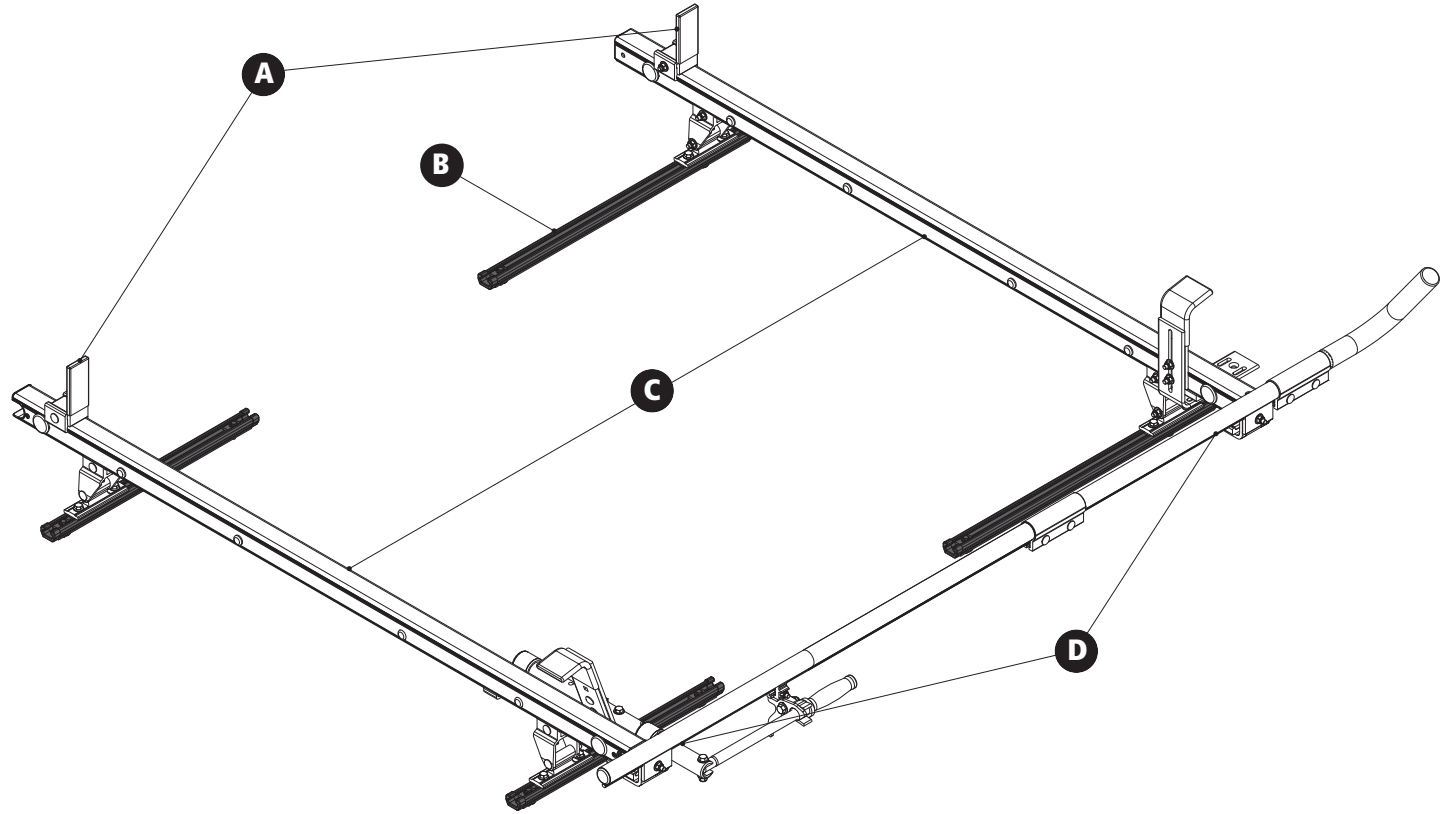

VCB-TC-M

ErgoRack, Transit Connect

Two Crossbars, Powder Coat Finish
Rack Weight (empty): 38 lbs

*Callouts in this Configuration Overview indicate full module assemblies only.

For details on individual parts, please refer to the linked Module Overviews below.

- A: ..... [FEA-0001 End Stop Assembly](#)
- B: ..... [FBM-1012-BLK Mounting System](#)
- C: ..... [CBR-0001 Crossbar Assembly](#)
- D: ..... [FEA-0008 Clamp Down Assembly](#)

[Modular Assembly Manuals](#)

ErgoRack Van—Load specifications:

Check vehicle manufacturer recommendations for roof capacity weight limits.

CROSSBAR SPACING	STEP LADDER	EXT. LADDER
4 ft Spacing	6 – 8 ft.	16 – 20 ft.
5 ft Spacing	8 – 10 ft.	16 – 24 ft.
6 ft Spacing	8 – 12 ft.[†]	16 – 28 ft.
7 ft Spacing	10 – 12 ft.[†]	20 – 32 ft.
8 ft Spacing	10 – 12 ft.[†]	20 – 36 ft.

[†]Rotation Configurations: 12 ft. step ladders require an extended upper add-on component.

*Example shown with 105" Wheelbase Configuration