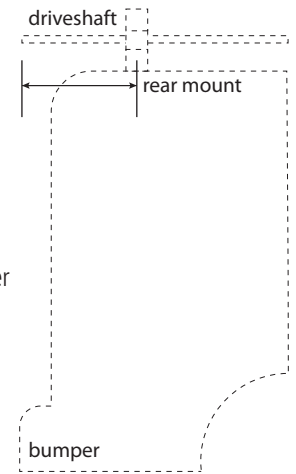

Rear Drive Shaft Offset: 24"

Note: The end of the driveshaft must not extend beyond the vehicle bumper