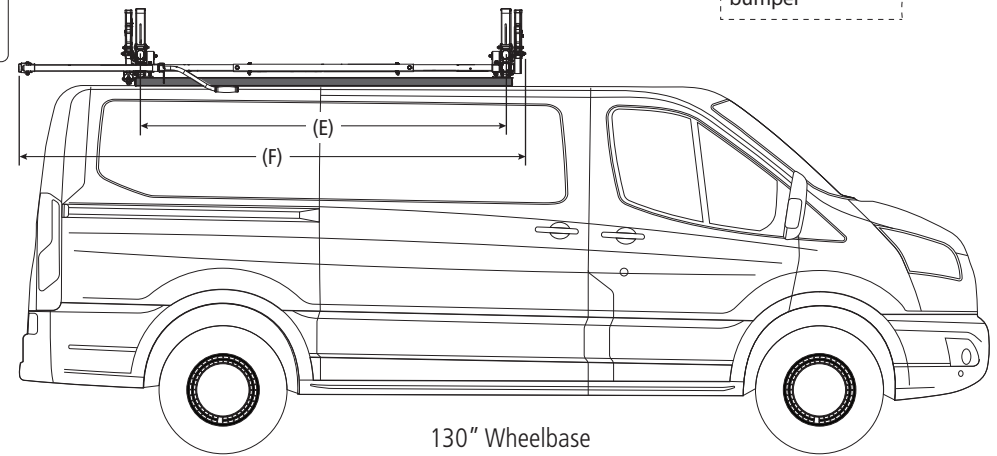

Rear Drive Shaft Offset: 24"

Note: The end of the driveshaft must not extend beyond the vehicle bumper