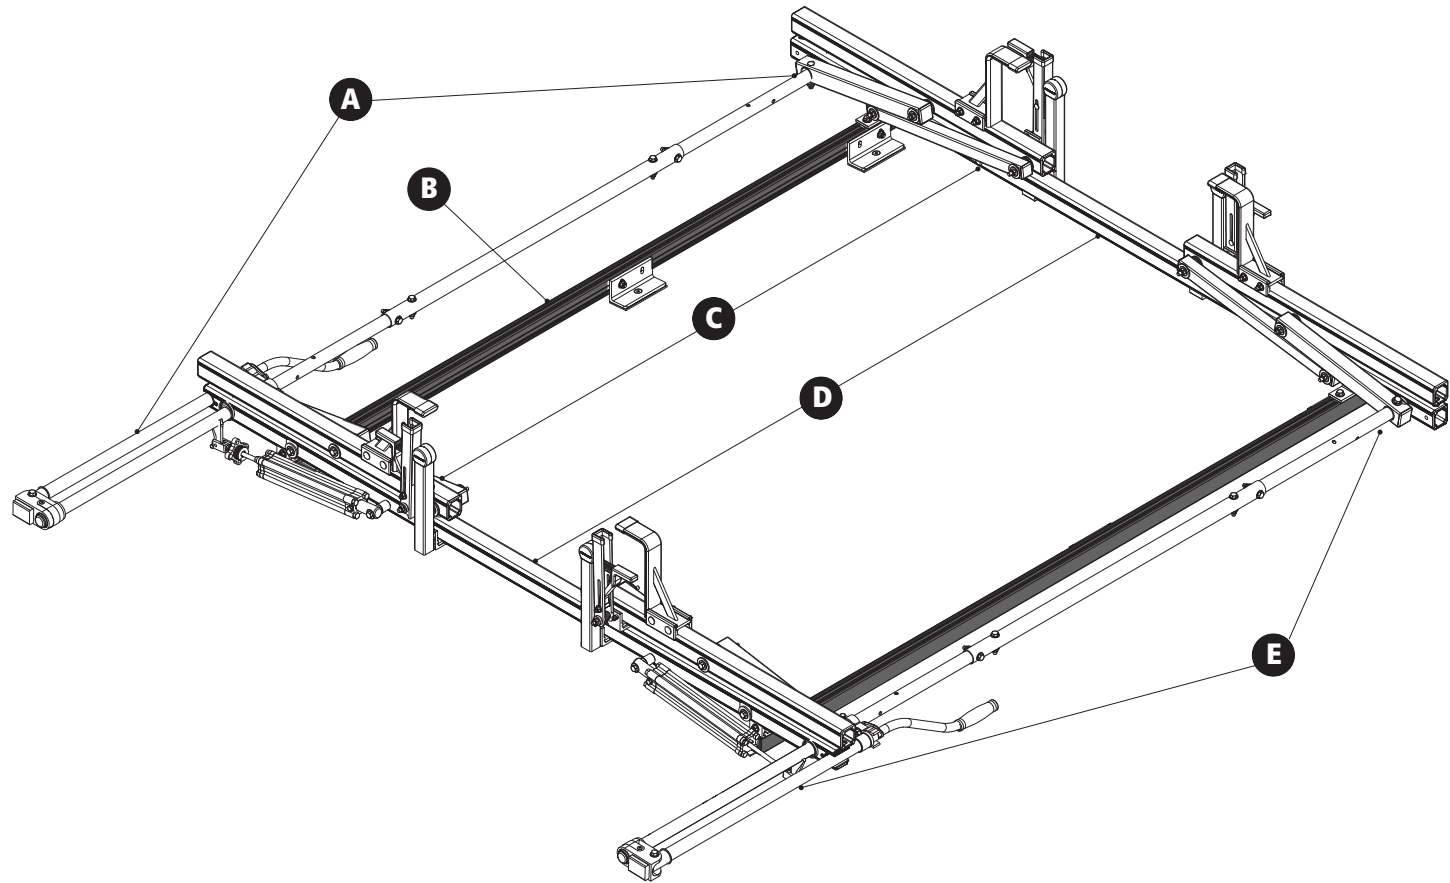

[Modular Assembly Manuals](#)

ErgoRack Van—Load specifications:

Check vehicle manufacturer recommendations for roof capacity weight limits.

CROSSBAR SPACING	STEP LADDER	EXT. LADDER
4 ft Spacing	6 – 8 ft.	16 – 20 ft.
5 ft Spacing	8 – 10 ft.	16 – 24 ft.
6 ft Spacing	8 – 12 ft. [†]	16 – 28 ft.
7 ft Spacing	10 – 12 ft. [†]	20 – 32 ft.
8 ft Spacing	10 – 12 ft. [†]	20 – 36 ft.

[†]Rotation Configurations: 12 ft. step ladders require an extended upper add-on component.

*Example shown with 130" Wheelbase Configuration

VRR-FT-M

ErgoRack, Ford Transit Low Roof

Approximate dimensions as shown: