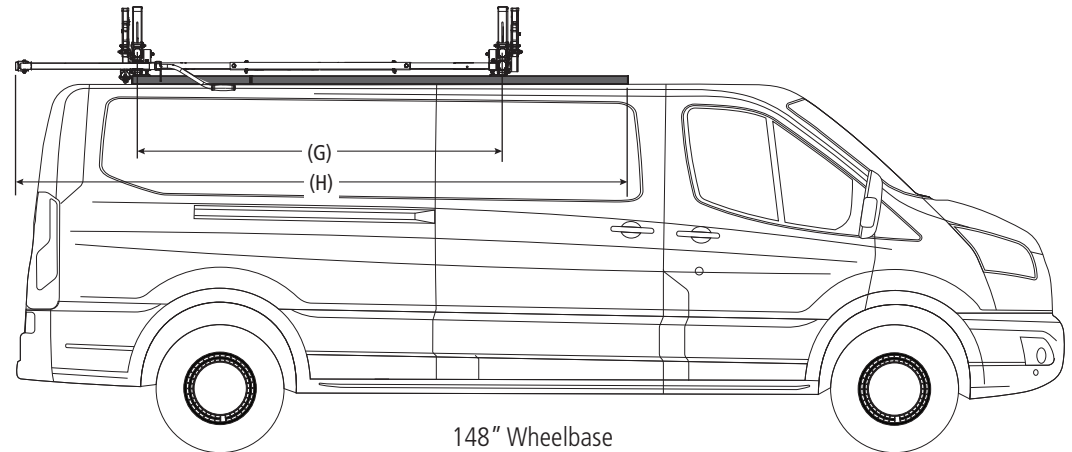

130" Wheelbase

148" Wheelbase