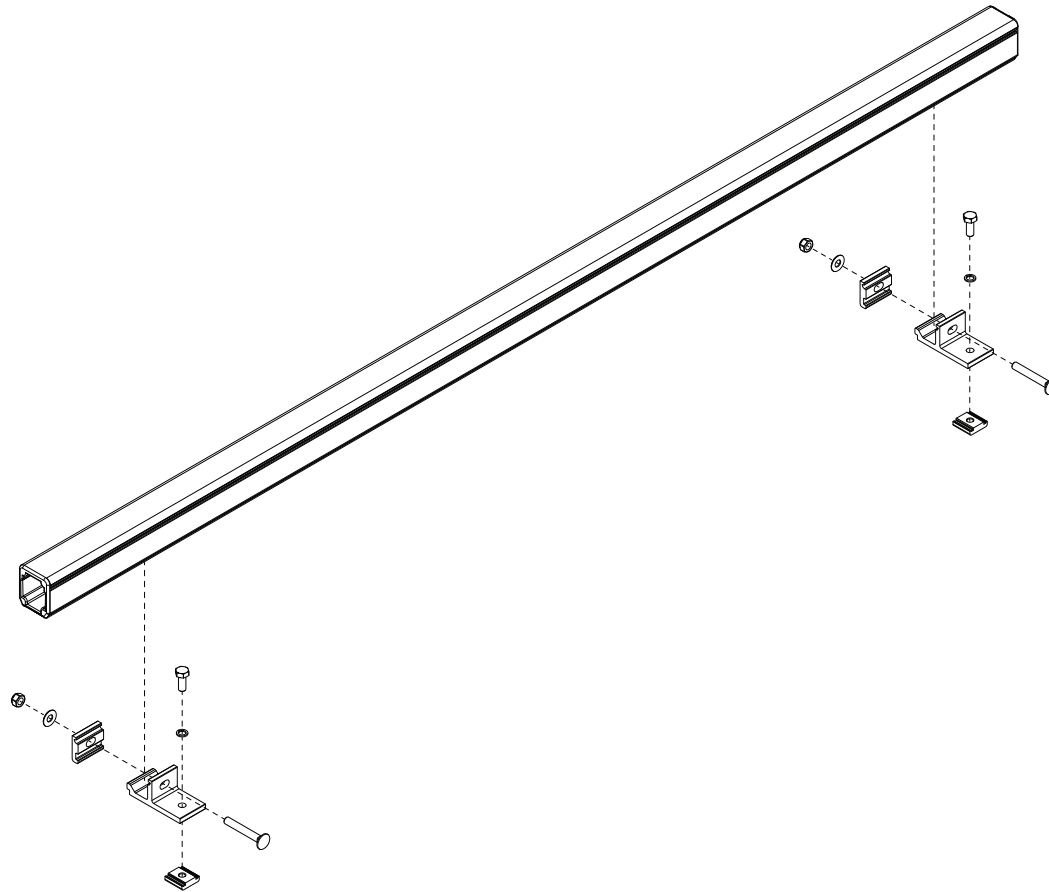

PRIME DESIGN™

A Safe Fleet Brand

CBR-0010

Mid Crossbar Module

Configuration as shown:

Base Left/Right
 One Crossbar, US Gen4
 Finish: White Powder Coat
 MPK-0010 Crossbar Mounting System
 Kit Weight: 7 lbs

Approximate dimensions as shown:

- A: Crossbar Length 57"
- B: Crossbar Height w/Mounts 3"
- C: Crossbar Width 1.75"
- D: Total Crossbar Width 4"
- E: Mount Spacing L/R 36"–48"
- F: Mount Offset LH As Required