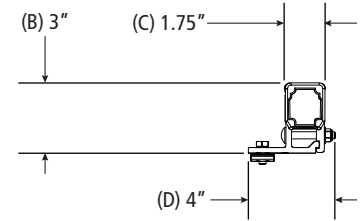

PRIME DESIGN™

A Safe Fleet Brand

CBR-0010

Mid Crossbar Module

Configuration as shown:

Base Left/Right
 One Crossbar, US Gen4
 Finish: White Powder Coat
 MPK-0010 Crossbar Mounting System
 Kit Weight: 7 lbs

Approximate dimensions as shown:

- A: Crossbar Length 57"
- B: Crossbar Height w/Mounts 3"
- C: Crossbar Width 1.75"
- D: Total Crossbar Width 4"
- E: Mount Spacing L/R 36"–48"
- F: Mount Offset LH As Required