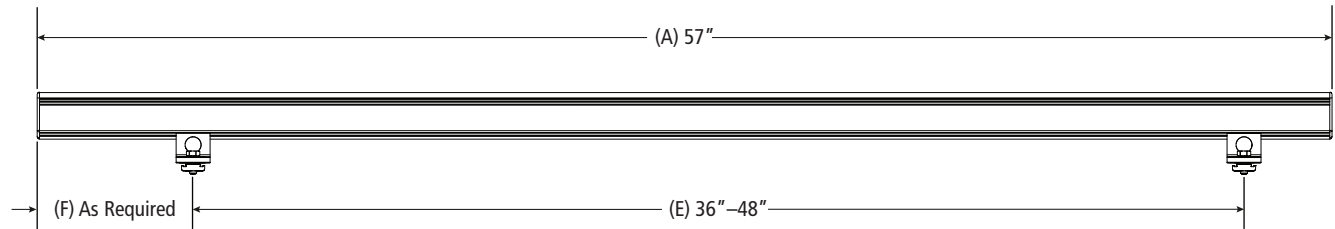

PRIME DESIGN™

A Safe Fleet Brand

CBR-0010

Mid Crossbar Module

Configuration as shown:

Base Left/Right
 One Crossbar, US Gen4
 Finish: White Powder Coat
 MPK-0010 Crossbar Mounting System
 Kit Weight: 7 lbs

Approximate dimensions as shown:

- A: Crossbar Length 57"
- B: Crossbar Height w/Mounts 3"
- C: Crossbar Width 1.75"
- D: Total Crossbar Width 4"
- E: Mount Spacing L/R 36"–48"
- F: Mount Offset LH As Required