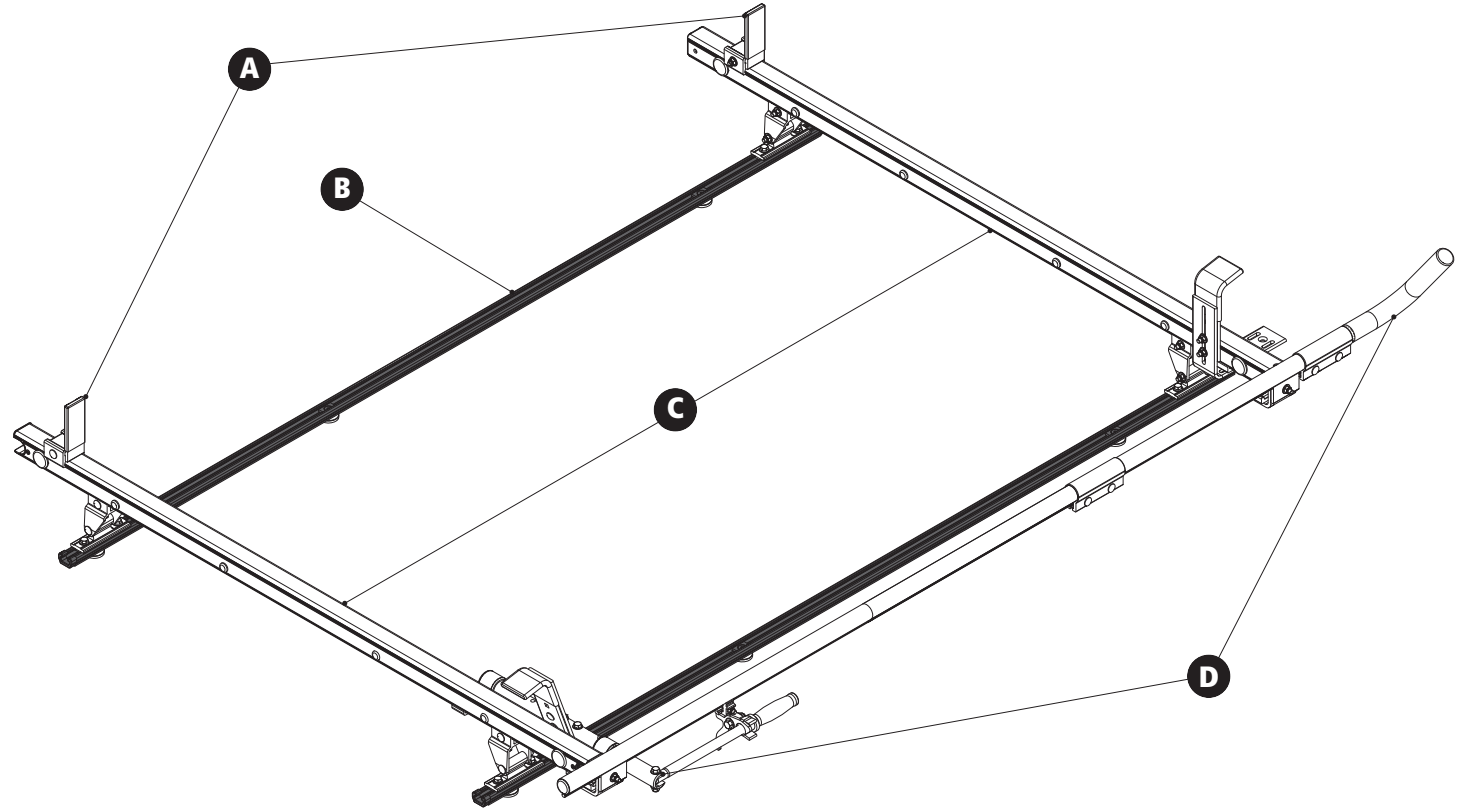

VBC-NV200-M

ErgoRack, Nissan NV200

Two Crossbars, Powder Coat Finish
Rack Weight (empty): 48 lbs

*Callouts in this Configuration Overview indicate full module assemblies only.

For details on individual parts, please refer to the linked Module Overviews below.

- A: ..... [FEA-0001 End Stop Assembly](#)
- B: ..... [FBM-1014-BLK Mounting System](#)
- C: ..... [CBR-0001 Crossbar Assembly](#)
- D: ..... [FEA-0008 Clamp Down Assembly](#)

[Modular Assembly Manuals](#)

ErgoRack Van—Load specifications:

Check vehicle manufacturer recommendations for roof capacity weight limits.

CROSSBAR SPACING	STEP LADDER	EXT. LADDER
4 ft Spacing	6 – 8 ft.	16 – 20 ft.
5 ft Spacing	8 – 10 ft.	16 – 24 ft.
6 ft Spacing	8 – 12 ft.[†]	16 – 28 ft.
7 ft Spacing	10 – 12 ft.[†]	20 – 32 ft.
8 ft Spacing	10 – 12 ft.[†]	20 – 36 ft.

[†]Rotation Configurations: 12 ft. step ladders require an extended upper add-on component.