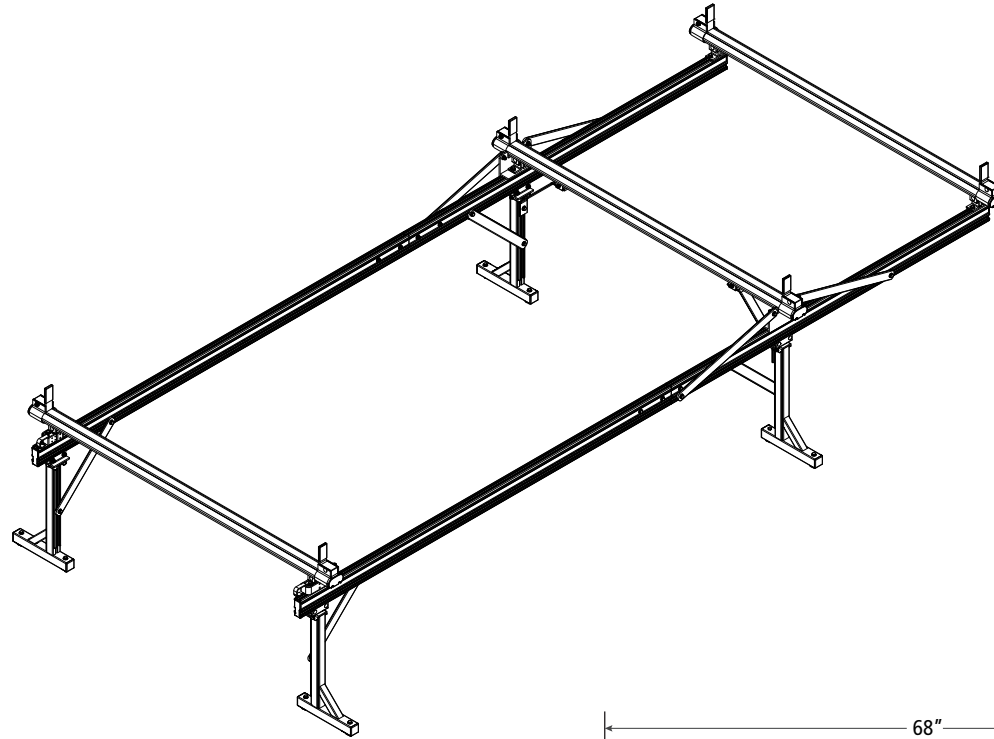

PRIME DESIGN™

A Safe Fleet Brand

OTC-8000

Over The Cab Material Rack
8'–11' Body; Standard, Extended,
and Crew Cabs

Configuration as shown:

Side Rail Pair Modules (x2)
Base Mount
Crossbar Modules (See Page 2)
Rack Weight (empty): 127 lbs

USOV-OTC8000-US01 Rev-A 0320

**Example shown with 8' Configuration*

OTC-8000

Over The Cab Material Rack 8'–11' Body; Standard, Extended, and Crew Cabs

OTC-8001: 8' & 9' Body; Standard Cab

[SRM-0072](#) (x2)..... 72" Side Rail Pair
[FBM-1051](#)Base Mount
[OCM-3031](#).....3-Crossbar Module

OTC-8002: 8' & 9' Body; Extended and Crew Cab

[SRM-0072](#) 72" Side Rail Pair
[SRM-0084](#) 84" Side Rail Pair
[FBM-1051](#)Base Mount
[OCM-3031](#).....3-Crossbar Module

OTC-8003: 11' Body; Standard, Extended, and
Crew Cab

[Assembly Manuals](#)

CONFIGURATION	SERVICE BODY SIZE	BODY LENGTH	MOUNT SPACING (B)	OVERALL LENGTH (A)	FRONT OFF-SET (C)	REAR OFFSET (D)	REAR CHANNEL LENGTH	FRONT CHANNEL LENGTH
OTC-8001	8' Body Standard Cab	98"	95"	144"	45.625"	3.375"	72"	72"
OTC-8002	8' Body Extended Cab	98"	95"	156"	57.625"	3.375"	84"	72"
OTC-8002	8' Body Crew Cab	98"	95"	156"	57.625"	3.375"	84"	72"
OTC-8001	9' Body Standard Cab	108"	107"	144"	33.625"	3.375"	72"	72"
OTC-8002	9' Body Extended Cab	108"	107"	156"	45.625"	3.375"	84"	72"
OTC-8002	9' Body Crew Cab	108"	107"	156"	45.625"	3.375"	84"	72"
OTC-8003	11' Body Standard Cab	132"	131"	168"	33.625"	3.375"	84"	84"
OTC-8003	11' Body Extended Cab	132"	131"	168"	33.625"	3.375"	84"	84"
OTC-8003	11' Body Crew Cab	132"	131"	168"	33.625"	3.375"	84"	84"