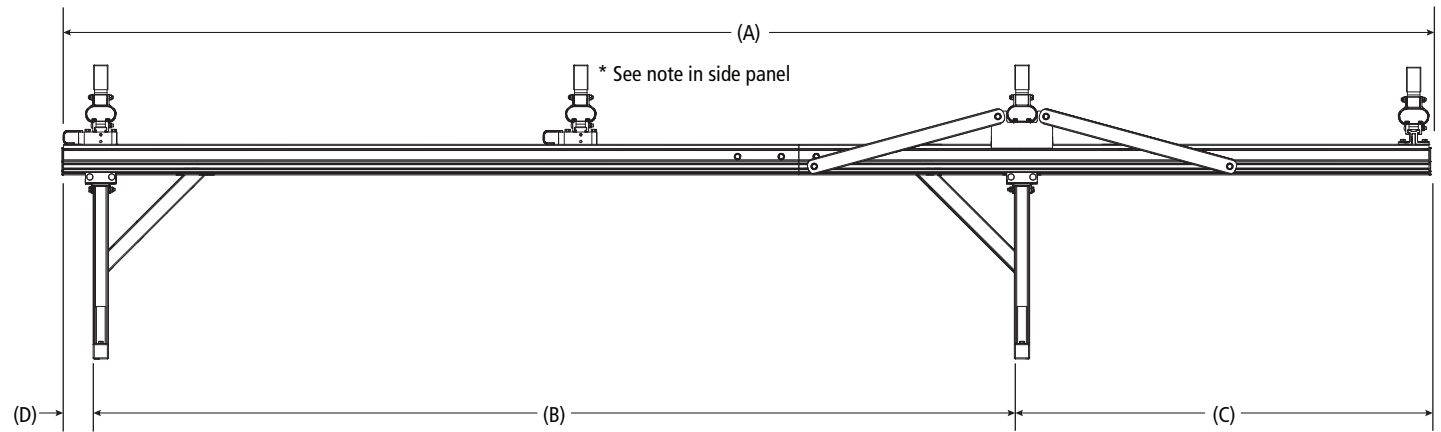

OTC-8000

Over The Cab Material Rack 8'–11' Body; Standard, Extended, and Crew Cabs

OTC-8001: 8' & 9' Body; Standard Cab

[SRM-0072](#) (x2)..... 72" Side Rail Pair
[FBM-1051](#) .....Base Mount
[OCM-3031](#).....3-Crossbar Module

OTC-8002: 8' & 9' Body; Extended and Crew Cab

[SRM-0072](#) ..... 72" Side Rail Pair
[SRM-0084](#) ..... 84" Side Rail Pair
[FBM-1051](#) .....Base Mount
[OCM-3031](#).....3-Crossbar Module

OTC-8003: 11' Body; Standard, Extended, and
Crew Cab

[SRM-0084](#) (x2)..... 84" Side Rail Pair
[FBM-1051](#) .....Base Mount
[OCM-3031](#).....3-Crossbar Module

*Optional Removable Crossbar add-on ([OCM-3032](#)) also available. Contact Sales & Service for more information.

[Assembly Manuals](#)

CONFIGURATION	SERVICE BODY SIZE	BODY LENGTH	MOUNT SPACING (B)	OVERALL LENGTH (A)	FRONT OFF-SET (C)	REAR OFFSET (D)	REAR CHANNEL LENGTH	FRONT CHANNEL LENGTH
OTC-8001	8' Body Standard Cab	98"	95"	144"	45.625"	3.375"	72"	72"
OTC-8002	8' Body Extended Cab	98"	95"	156"	57.625"	3.375"	84"	72"
OTC-8002	8' Body Crew Cab	98"	95"	156"	57.625"	3.375"	84"	72"
OTC-8001	9' Body Standard Cab	108"	107"	144"	33.625"	3.375"	72"	72"
OTC-8002	9' Body Extended Cab	108"	107"	156"	45.625"	3.375"	84"	72"
OTC-8002	9' Body Crew Cab	108"	107"	156"	45.625"	3.375"	84"	72"
OTC-8003	11' Body Standard Cab	132"	131"	168"	33.625"	3.375"	84"	84"
OTC-8003	11' Body Extended Cab	132"	131"	168"	33.625"	3.375"	84"	84"
OTC-8003	11' Body Crew Cab	132"	131"	168"	33.625"	3.375"	84"	84"