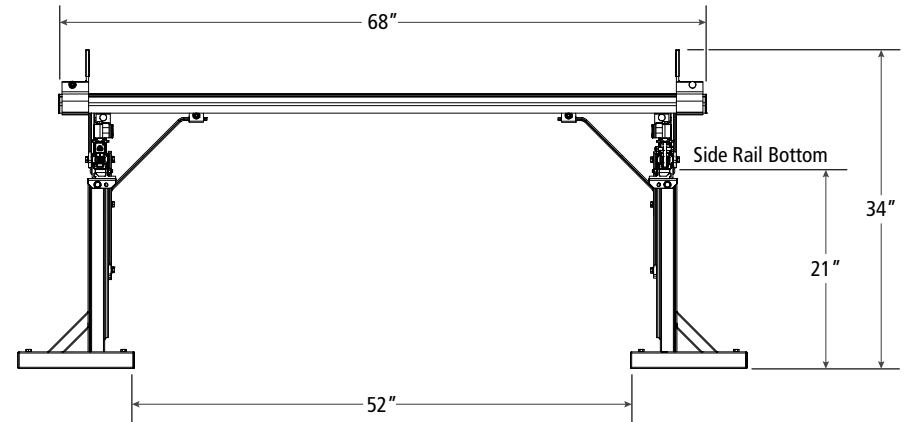

PRIME DESIGN™

A Safe Fleet Brand

OTC-8000

Over The Cab Material Rack
8'–11' Body; Standard, Extended,
and Crew Cabs

Configuration as shown:

Side Rail Pair Modules (x2)
Base Mount
Crossbar Modules (See Page 2)
Rack Weight (empty): 127 lbs

USOV-OTC8000-US01 Rev-A 0320

**Example shown with 8' Configuration*

OTC-8000

Over The Cab Material Rack 8'–11' Body; Standard, Extended, and Crew Cabs

OTC-8001: 8' & 9' Body; Standard Cab

[SRM-0072](#) (x2)..... 72" Side Rail Pair
[FBM-1051](#)Base Mount
[OCM-3031](#).....3-Crossbar Module

OTC-8002: 8' & 9' Body; Extended and Crew Cab

[SRM-0072](#) 72" Side Rail Pair
[SRM-0084](#) 84" Side Rail Pair
[FBM-1051](#)Base Mount
[OCM-3031](#).....3-Crossbar Module

OTC-8003: 11' Body; Standard, Extended, and
Crew Cab

[Assembly Manuals](#)

CONFIGURATION	SERVICE BODY SIZE	BODY LENGTH	MOUNT SPACING (B)	OVERALL LENGTH (A)	FRONT OFF-SET (C)	REAR OFFSET (D)	REAR CHANNEL LENGTH	FRONT CHANNEL LENGTH
OTC-8001	8' Body Standard Cab	98"	95"	144"	45.625"	3.375"	72"	72"
OTC-8002	8' Body Extended Cab	98"	95"	156"	57.625"	3.375"	84"	72"
OTC-8002	8' Body Crew Cab	98"	95"	156"	57.625"	3.375"	84"	72"
OTC-8001	9' Body Standard Cab	108"	107"	144"	33.625"	3.375"	72"	72"
OTC-8002	9' Body Extended Cab	108"	107"	156"	45.625"	3.375"	84"	72"
OTC-8002	9' Body Crew Cab	108"	107"	156"	45.625"	3.375"	84"	72"
OTC-8003	11' Body Standard Cab	132"	131"	168"	33.625"	3.375"	84"	84"
OTC-8003	11' Body Extended Cab	132"	131"	168"	33.625"	3.375"	84"	84"
OTC-8003	11' Body Crew Cab	132"	131"	168"	33.625"	3.375"	84"	84"