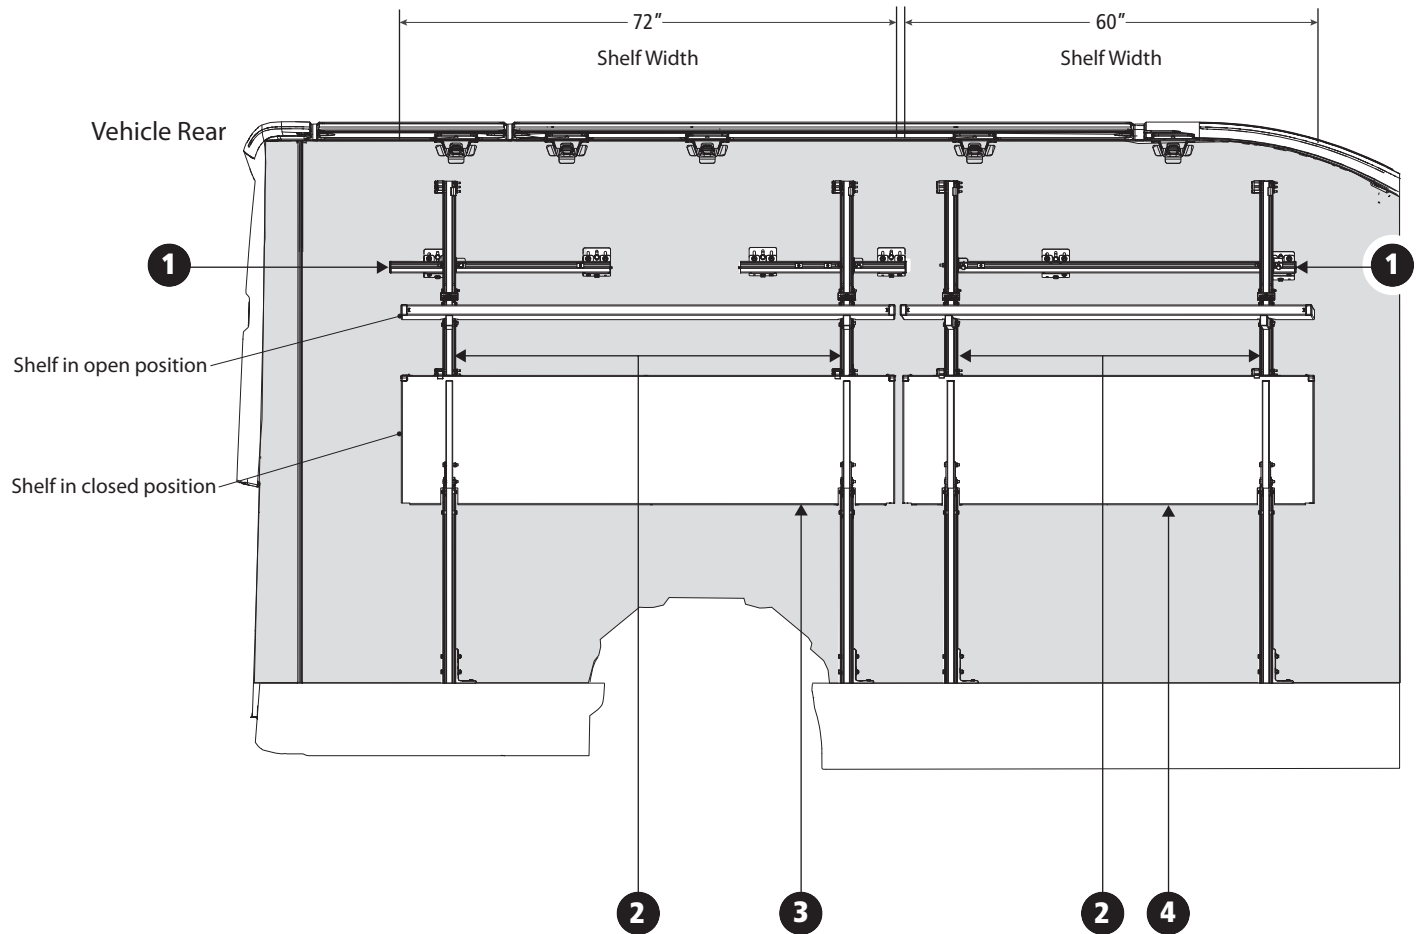

CS-FT43-01 Cantilever Shelving Ford Transit High Roof 148" Extended Wheel Base

Driver Side Layout Required Assemblies:

CALLOUT NUMBER	PRODUCT NUMBER	QTY
1	CSM-1001	1
2	CSU-3001	4
3	CSS-5008	1
4	CSS-5007	1

DRIVER SIDE

CS-FT43-01 Cantilever Shelving Ford Transit High Roof 148" Extended Wheel Base

Passenger Side Layout
Required Assemblies:

CALLOUT NUMBER	PRODUCT NUMBER	QTY
1	CSM-1001	1
2	CSU-3001	2
3	CSS-5008	1

PASSENGER SIDE