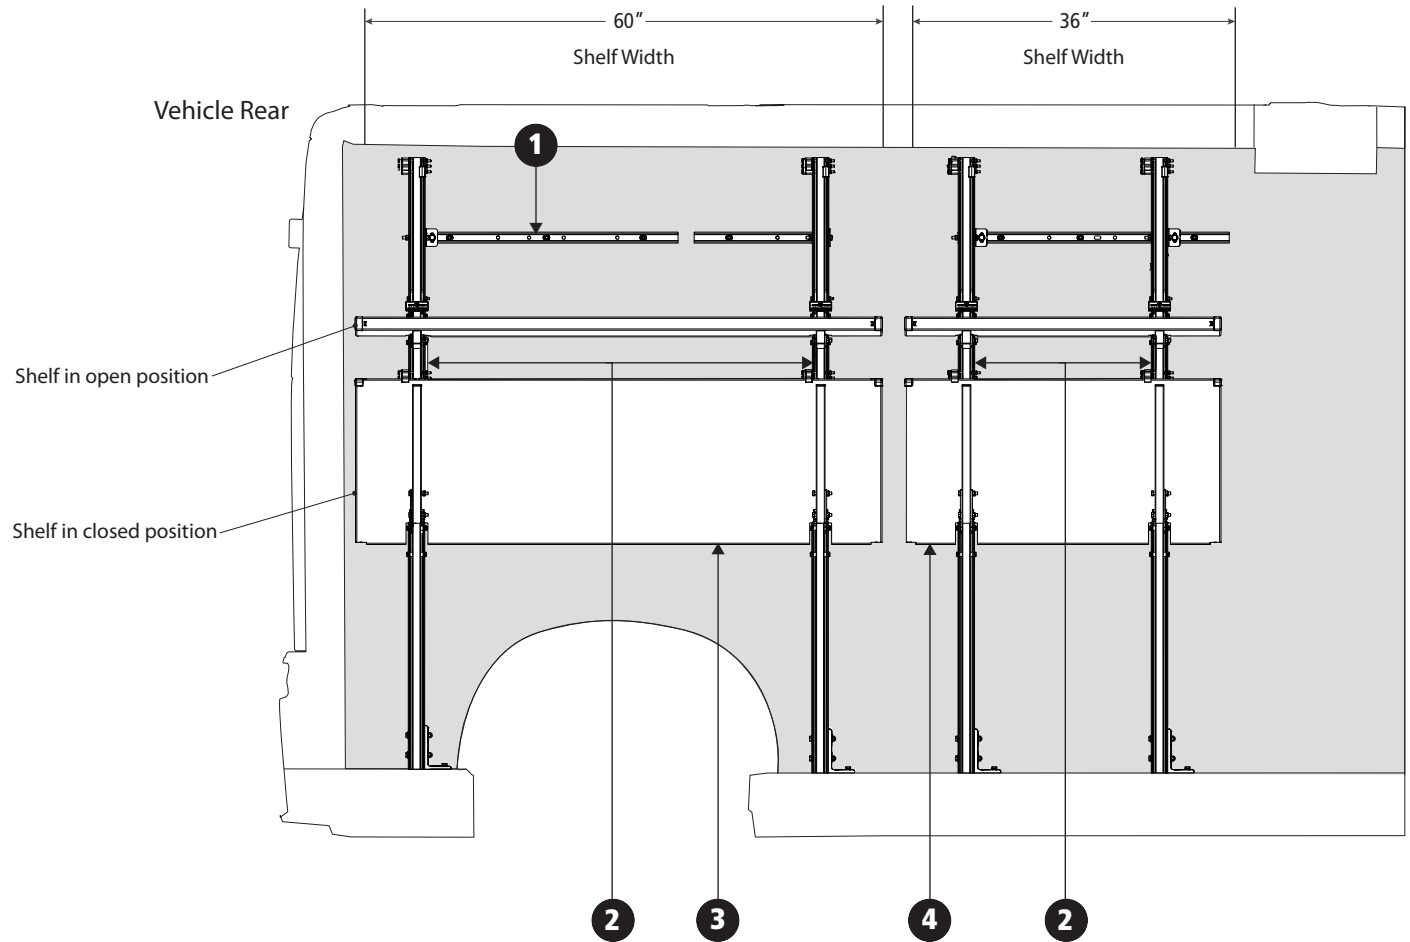

CS-PM22-01 Cantilever Shelving ProMaster High Roof 136" Wheel Base

Driver Side Layout
Required Assemblies:

CALLOUT NUMBER	PRODUCT NUMBER	QTY
1	CSM-1014	1
2	CSU-3014	4
3	CSS-5007	1
4	CSS-5005	1

DRIVER SIDE

CS-PM22-01 Cantilever Shelving ProMaster High Roof 136" Wheel Base

Passenger Side Layout
Required Assemblies:

CALLOUT NUMBER	PRODUCT NUMBER	QTY
1	CSM-1014	1
2	CSU-3014	2
3	CSS-5007	1

PASSENGER SIDE