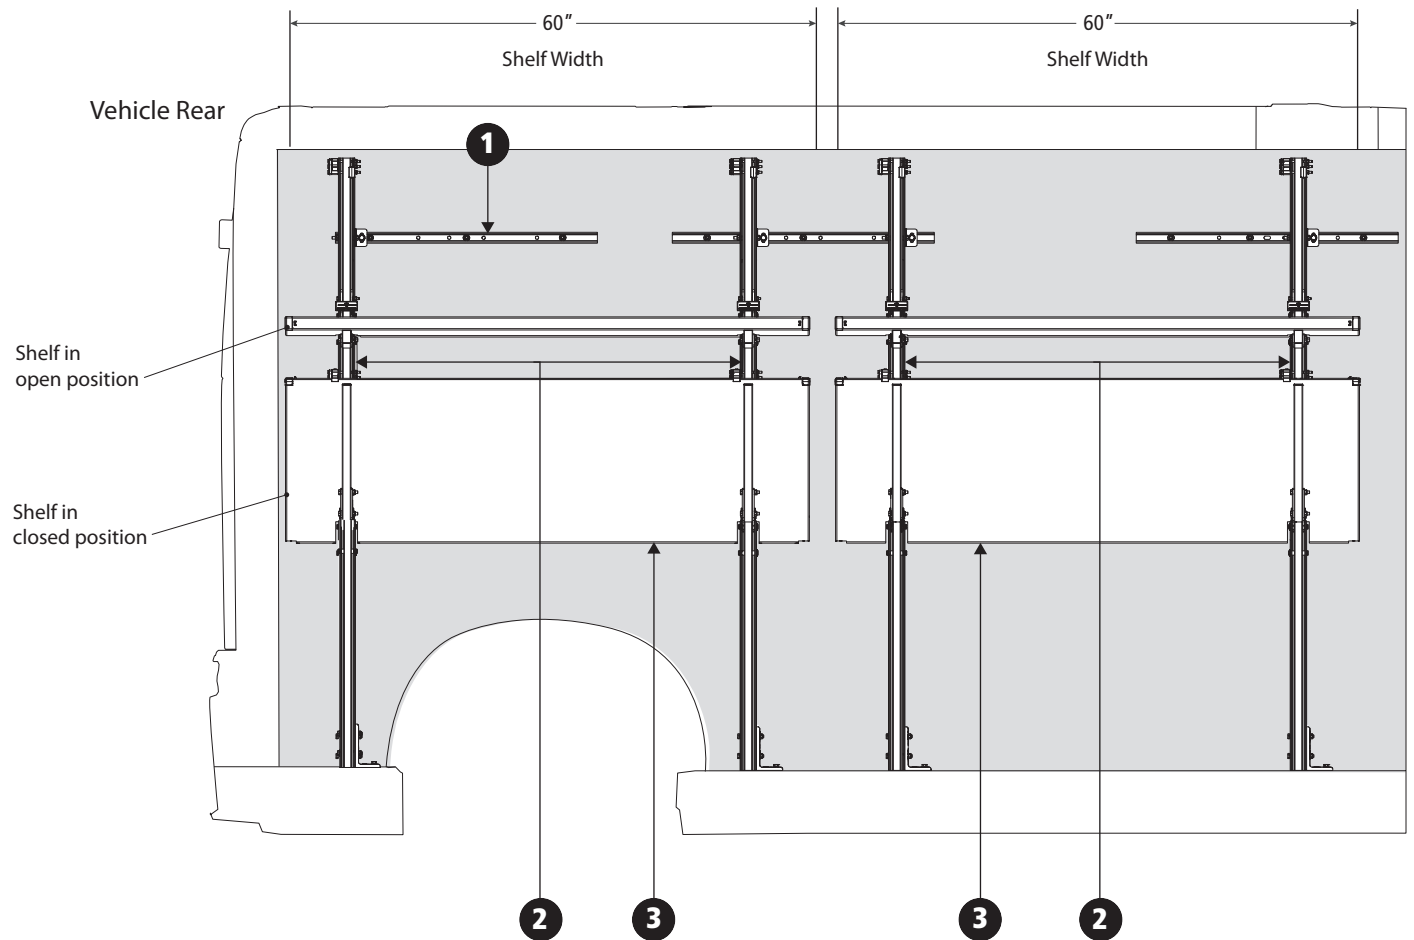

## CS-PM42-01 Cantilever Shelving ProMaster High Roof 159" Wheel Base

Driver Side Layout  
Required Assemblies:

CALLOUT NUMBER	PRODUCT NUMBER	QTY
1	CSM-1014	1
2	CSU-3014	4
3	CSS-5007	2

# DRIVER SIDE

## CS-PM42-01 Cantilever Shelving ProMaster High Roof 159" Wheel Base

Passenger Side Layout  
Required Assemblies:

CALLOUT NUMBER	PRODUCT NUMBER	QTY
1	CSM-1014	1
2	CSU-3014	2
3	CSS-5008	1

## PASSENGER SIDE