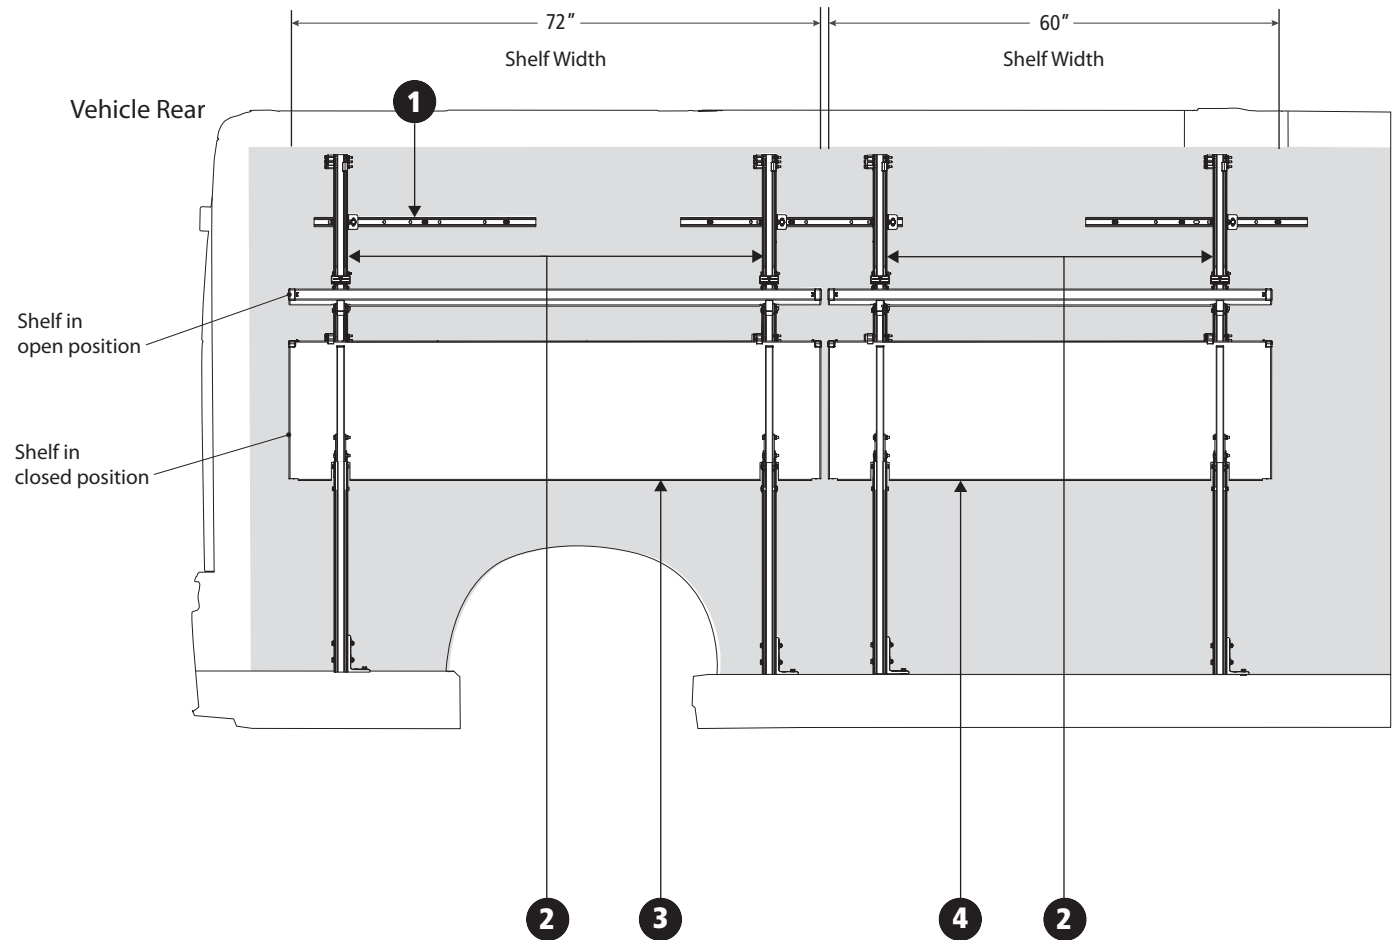

CS-PM52-01 Cantilever Shelving ProMaster High Roof 159" Extended Wheel Base

Driver Side Layout
Required Assemblies:

CALLOUT NUMBER	PRODUCT NUMBER	QTY
1	CSM-1014	1
2	CSU-3014	4
3	CSS-5008	1
4	CSS-5007	1

DRIVER SIDE

CS-PM52-01 Cantilever Shelving ProMaster High Roof 159" Extended Wheel Base

Passenger Side Layout
Required Assemblies:

CALLOUT NUMBER	PRODUCT NUMBER	QTY
1	CSM-1014	1
2	CSU-3014	2
3	CSS-5008	1

PASSENGER SIDE