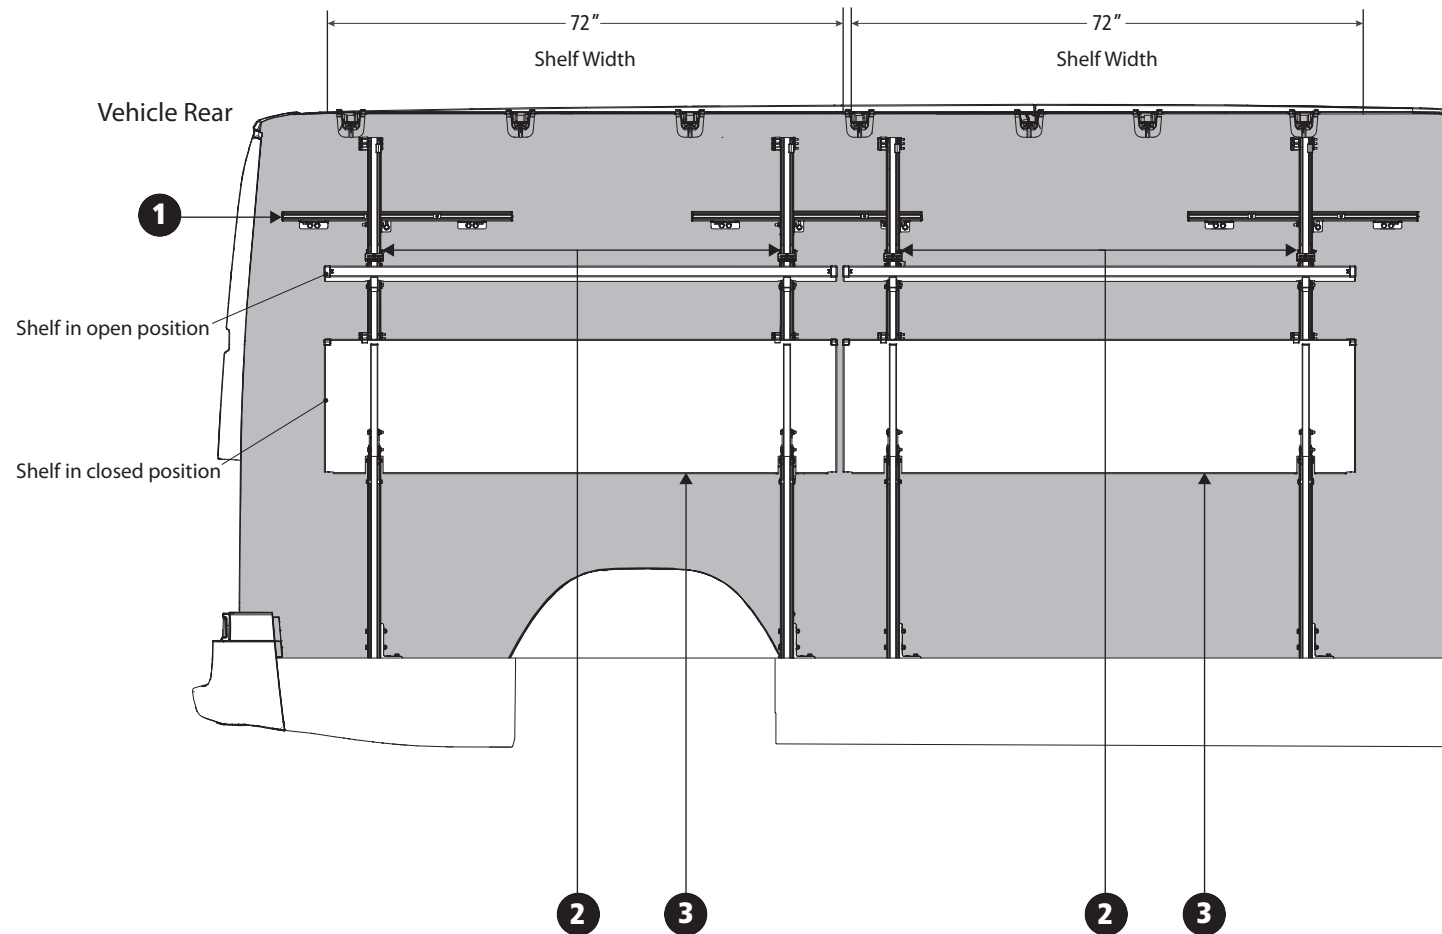

CS-SP32-01 Cantilever Shelving Mercedes Sprinter 170" Wheel Base

Driver Side Layout
Required Assemblies:

CALLOUT NUMBER	PRODUCT NUMBER	QTY
1	CSM-1002	1
2	CSU-3002	4
3	CSS-5008	2

DRIVER SIDE

CS-SP32-01 Cantilever Shelving Mercedes Sprinter 170" Wheel Base

Passenger Side Layout
Required Assemblies:

CALLOUT NUMBER	PRODUCT NUMBER	QTY
1	CSM-1002	1
2	CSU-3002	2
3	CSS-5008	1

PASSENGER SIDE