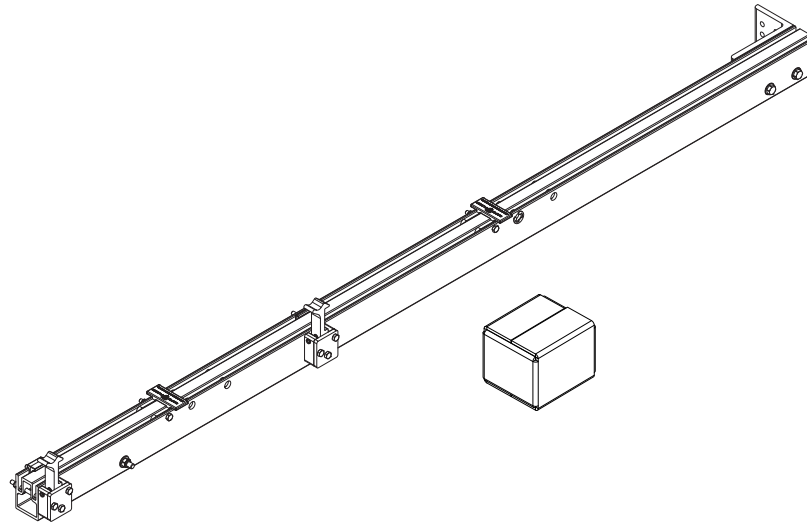

PRIME DESIGN™

A Safe Fleet Brand

CSU-3002

Cantilever Shelf Upright
Medium Roof Van

Approximate dimensions as shown:

Height.....64.75"

**Note: See Assembly Manual for details on height modifications and cutting.*

Assembly Manual also available:

CSU-3002

USOV-CSU3002-US01 Rev-A 0121