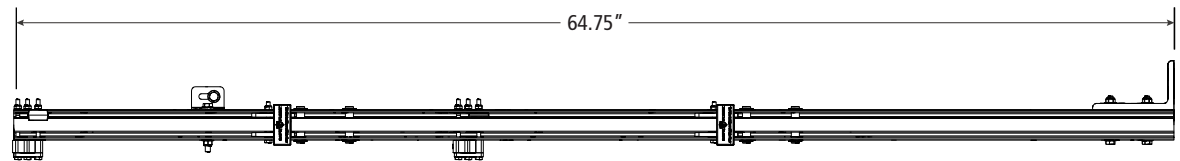

PRIME DESIGN™

A Safe Fleet Brand

CSU-3002

Cantilever Shelf Upright
Medium Roof Van

Approximate dimensions as shown:

Height.....64.75"

**Note: See Assembly Manual for details on height modifications and cutting.*