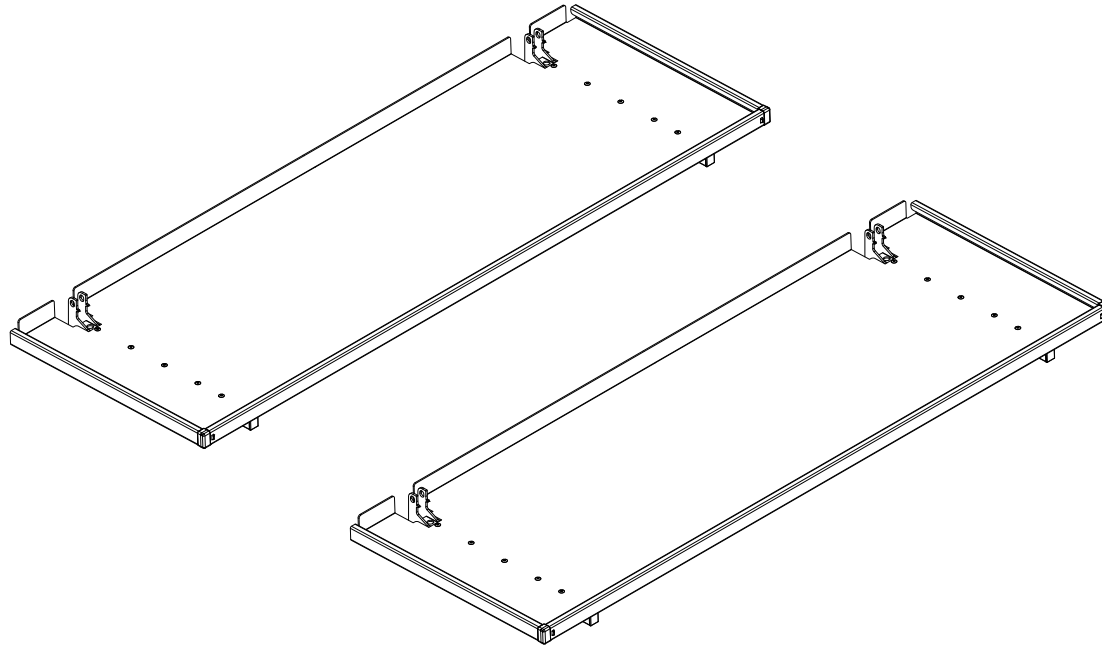

CSS-5004

Cantilever Shelf Pair

Configuration as shown:

72" Length x 24" Width

Weight: 62 lbs

Approximate dimensions as shown:

A: Distance Between Uprights 56.125"

B: Shelf Height 24"

C: Shelf Length 72"

**Mounting Hardware ordered separately*

**Note: Mounting Hardware purchased separately. For more information, please contact Sales & Support.*

Assembly Manual also available:

CSS-5000 Series