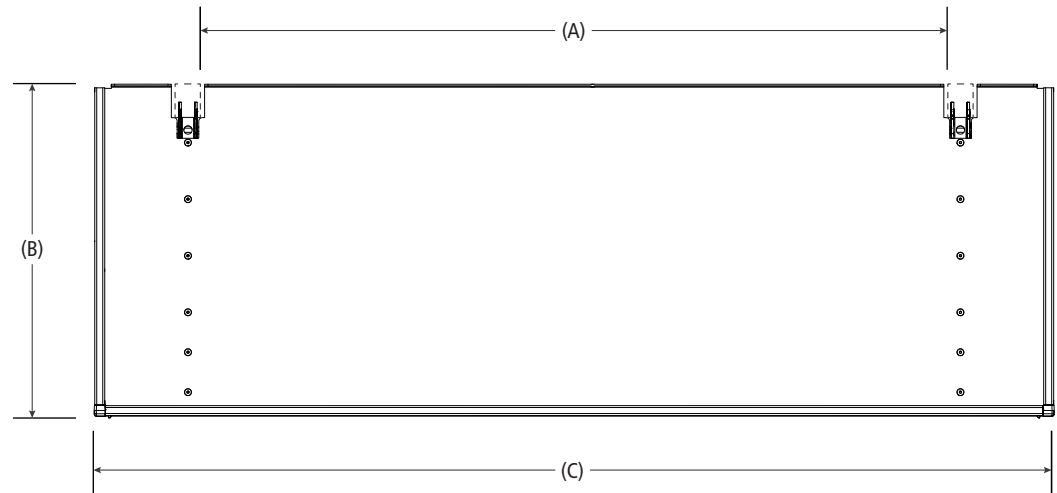

CSS-5004

Cantilever Shelf Pair

Configuration as shown:

72" Length x 24" Width

Weight: 62 lbs

Approximate dimensions as shown:

A: Distance Between Uprights 56.125"

B: Shelf Height 24"

C: Shelf Length 72"

**Mounting Hardware ordered separately*

**Note: Mounting Hardware purchased separately. For more information, please contact Sales & Support.*

Assembly Manual also available:

CSS-5000 Series