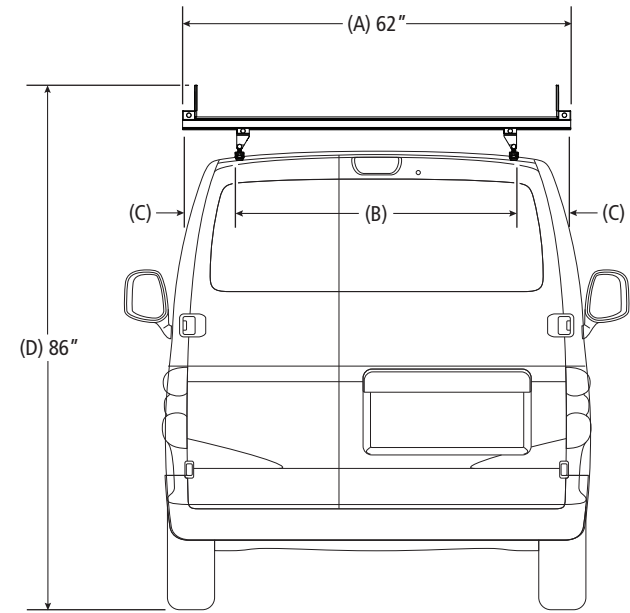

VBB3-CE

Van Rack, Chevy City Express

Dimensional Specifications on Page 2

Configuration as shown:

Base Left/Base Right
Three Crossbars, US Gen4
Finish: White Powder Coat
Vehicle-Specific Mounting Bracket System
Rack Weight (empty): 32.25 lbs

Load specifications as shown:

Maximum Ladder Weight LH..... 100 lbs
Maximum Ladder Length LH..... 24 ft
Maximum Ladder Section LH 12 ft
Maximum Ladder Weight RH 100 lbs
Maximum Ladder Length RH 24 ft
Maximum Ladder Section RH..... 12 ft

VBB3-CE

Van Rack, Chevy City Express

Approximate dimensions as shown:

A: Rack Width	62"
B: Mount Spacing L/R	Set at install
C: Crossbar Offset	Even
D: Overall Height	86"
E: Rack Length	80"
F: Crossbar Spacing	6'
G: Crossbar Spacing M/F	2'-3'
H: Rack Height	12"
I: Roof Height	74"
J: Wheel Base	115"