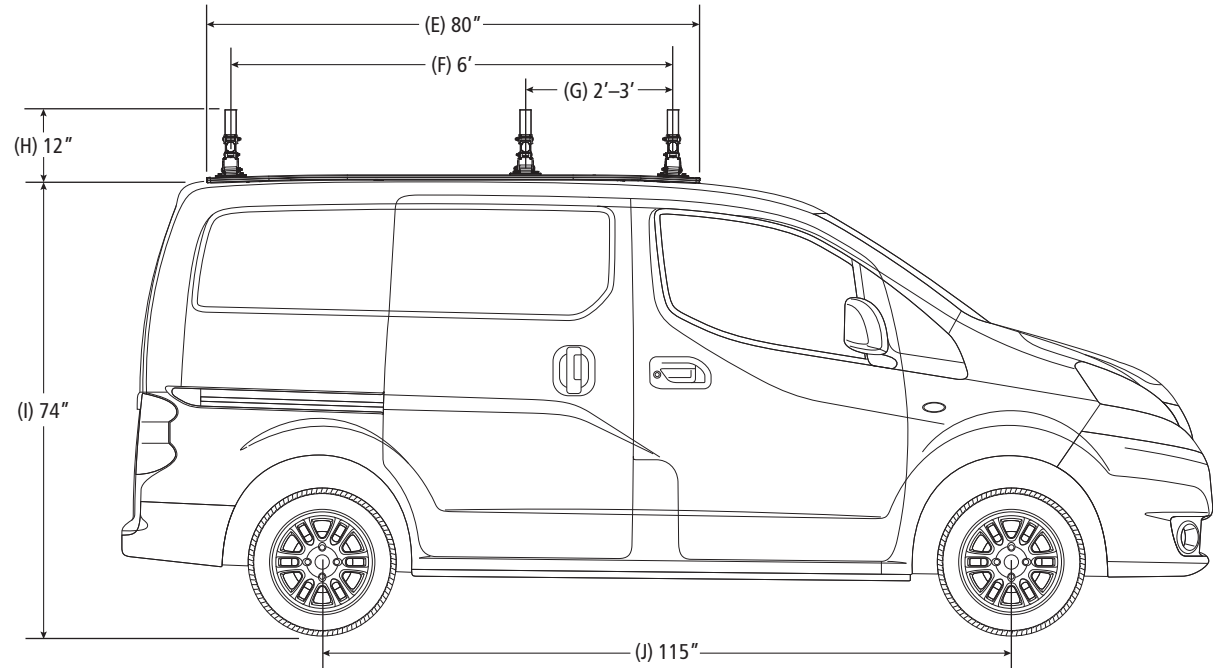

VBB3-CE

Van Rack, Chevy City Express

Dimensional Specifications on Page 2

Configuration as shown:

Base Left/Base Right
Three Crossbars, US Gen4
Finish: White Powder Coat
Vehicle-Specific Mounting Bracket System
Rack Weight (empty): 32.25 lbs

Load specifications as shown:

Maximum Ladder Weight LH..... 100 lbs
Maximum Ladder Length LH..... 24 ft
Maximum Ladder Section LH 12 ft
Maximum Ladder Weight RH 100 lbs
Maximum Ladder Length RH 24 ft
Maximum Ladder Section RH..... 12 ft

VBB3-CE

Van Rack, Chevy City Express

Approximate dimensions as shown:

A: Rack Width	62"
B: Mount Spacing L/R	Set at install
C: Crossbar Offset	Even
D: Overall Height	86"
E: Rack Length	80"
F: Crossbar Spacing	6'
G: Crossbar Spacing M/F	2'-3'
H: Rack Height	12"
I: Roof Height	74"
J: Wheel Base	115"