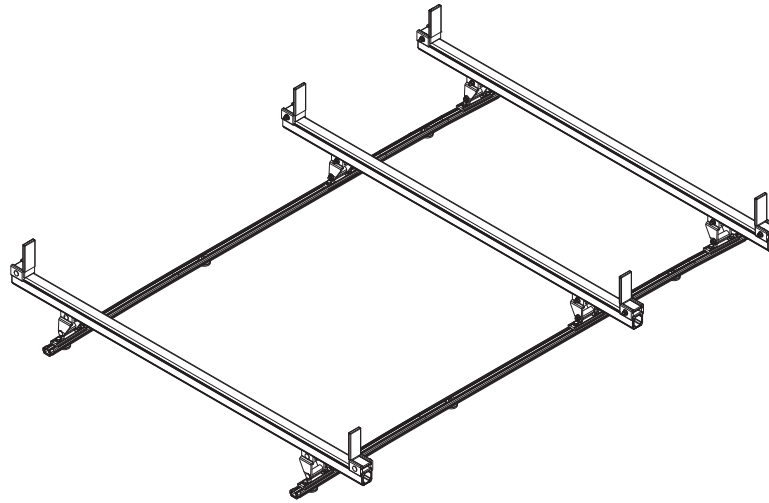

VBB3-CE

Van Rack, Chevy City Express

Dimensional Specifications on Page 2

Configuration as shown:

Base Left/Base Right
Three Crossbars, US Gen4
Finish: White Powder Coat
Vehicle-Specific Mounting Bracket System
Rack Weight (empty): 32.25 lbs

Load specifications as shown:

Maximum Ladder Weight LH..... 100 lbs
Maximum Ladder Length LH..... 24 ft
Maximum Ladder Section LH 12 ft
Maximum Ladder Weight RH 100 lbs
Maximum Ladder Length RH 24 ft
Maximum Ladder Section RH..... 12 ft

VBB3-CE

Van Rack, Chevy City Express

Approximate dimensions as shown:

A: Rack Width	62"
B: Mount Spacing L/R	Set at install
C: Crossbar Offset	Even
D: Overall Height	86"
E: Rack Length	80"
F: Crossbar Spacing	6'
G: Crossbar Spacing M/F	2'-3'
H: Rack Height	12"
I: Roof Height	74"
J: Wheel Base	115"