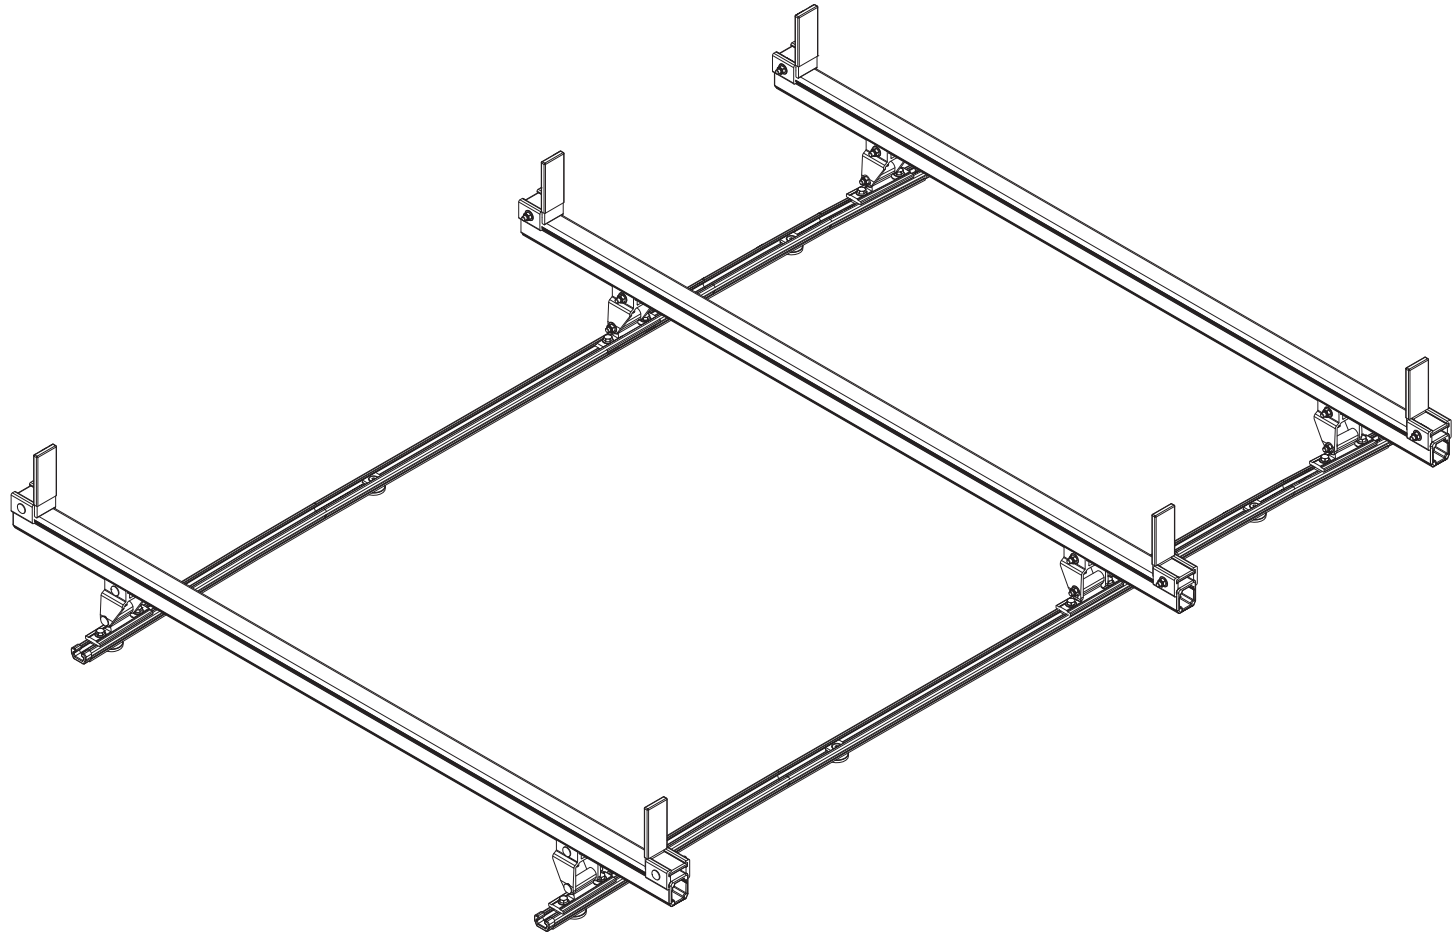

VBB3-CE

Van Rack, Chevy City Express

Dimensional Specifications on Page 2

Configuration as shown:

Base Left/Base Right
Three Crossbars, US Gen4
Finish: White Powder Coat
Vehicle-Specific Mounting Bracket System
Rack Weight (empty): 32.25 lbs

Load specifications as shown:

Maximum Ladder Weight LH..... 100 lbs
Maximum Ladder Length LH..... 24 ft
Maximum Ladder Section LH 12 ft
Maximum Ladder Weight RH 100 lbs
Maximum Ladder Length RH 24 ft
Maximum Ladder Section RH..... 12 ft

VBB3-CE

Van Rack, Chevy City Express

Approximate dimensions as shown:

A: Rack Width	62"
B: Mount Spacing L/R	Set at install
C: Crossbar Offset	Even
D: Overall Height	86"
E: Rack Length	80"
F: Crossbar Spacing	6'
G: Crossbar Spacing M/F	2'-3'
H: Rack Height	12"
I: Roof Height	74"
J: Wheel Base	115"