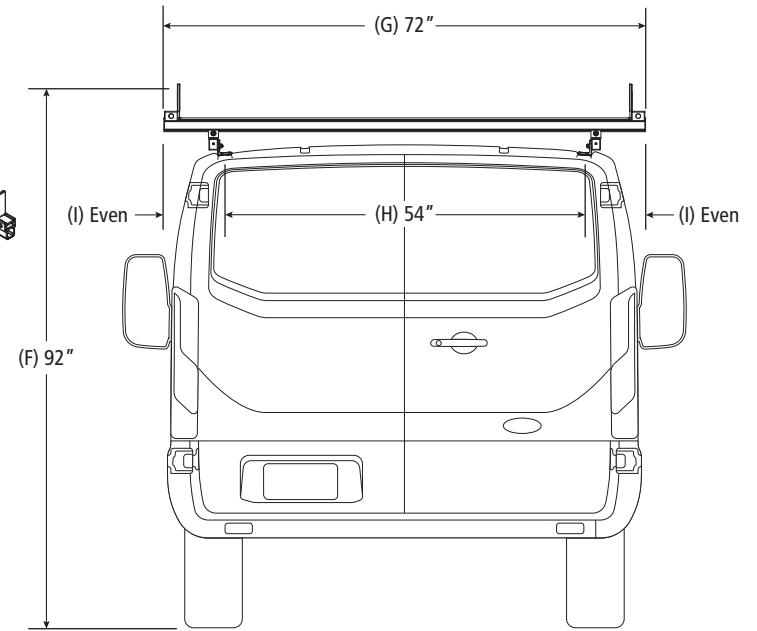

VBB-FT21B

2015+ Ford Transit L2H1
Regular Wheel Base, Low Roof

Specifications on Page 2

Configuration as shown:

Base Left/Base Right
Two Crossbars, US Gen4
Finish: White Powder Coat
FBM-0096 Ford Transit Mounting System
Rack Weight (empty): 33 lbs

Load specifications as shown:

Maximum Ladder Weight LH..... 100 lbs
Maximum Ladder Length LH..... 24 ft
Maximum Ladder Section LH 12 ft
Maximum Ladder Weight RH 100 lbs
Maximum Ladder Length RH 24 ft
Maximum Ladder Section RH..... 12 ft

VBB-FT21B

2015+ Ford Transit L2H1
Regular Wheel Base, Low Roof

Approximate dimensions as shown:

- A: Wheel Base..... 130"
- B: Roof Height..... 82"
- C: Rack Length..... 75.25"
- D: Rack Height..... 10"
- E: Crossbar Spacing..... 6'
- F: Overall Height..... 92"
- G: Rack Width..... 72"
- H: Mount Bolt Spacing L/R..... 54"
- I: Rear Crossbar Offset..... Even