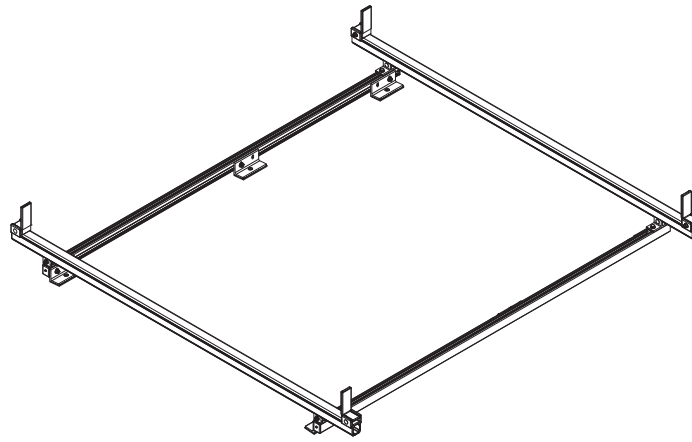

VBB-FT21B

2015+ Ford Transit L2H1
Regular Wheel Base, Low Roof

Specifications on Page 2

Configuration as shown:

Base Left/Base Right
Two Crossbars, US Gen4
Finish: White Powder Coat
FBM-0096 Ford Transit Mounting System
Rack Weight (empty): 33 lbs

Load specifications as shown:

Maximum Ladder Weight LH..... 100 lbs
Maximum Ladder Length LH..... 24 ft
Maximum Ladder Section LH 12 ft
Maximum Ladder Weight RH 100 lbs
Maximum Ladder Length RH 24 ft
Maximum Ladder Section RH..... 12 ft

VBB-FT21B

2015+ Ford Transit L2H1
Regular Wheel Base, Low Roof

Approximate dimensions as shown:

- A: Wheel Base..... 130"
- B: Roof Height..... 82"
- C: Rack Length..... 75.25"
- D: Rack Height..... 10"
- E: Crossbar Spacing..... 6'
- F: Overall Height..... 92"
- G: Rack Width..... 72"
- H: Mount Bolt Spacing L/R..... 54"
- I: Rear Crossbar Offset..... Even