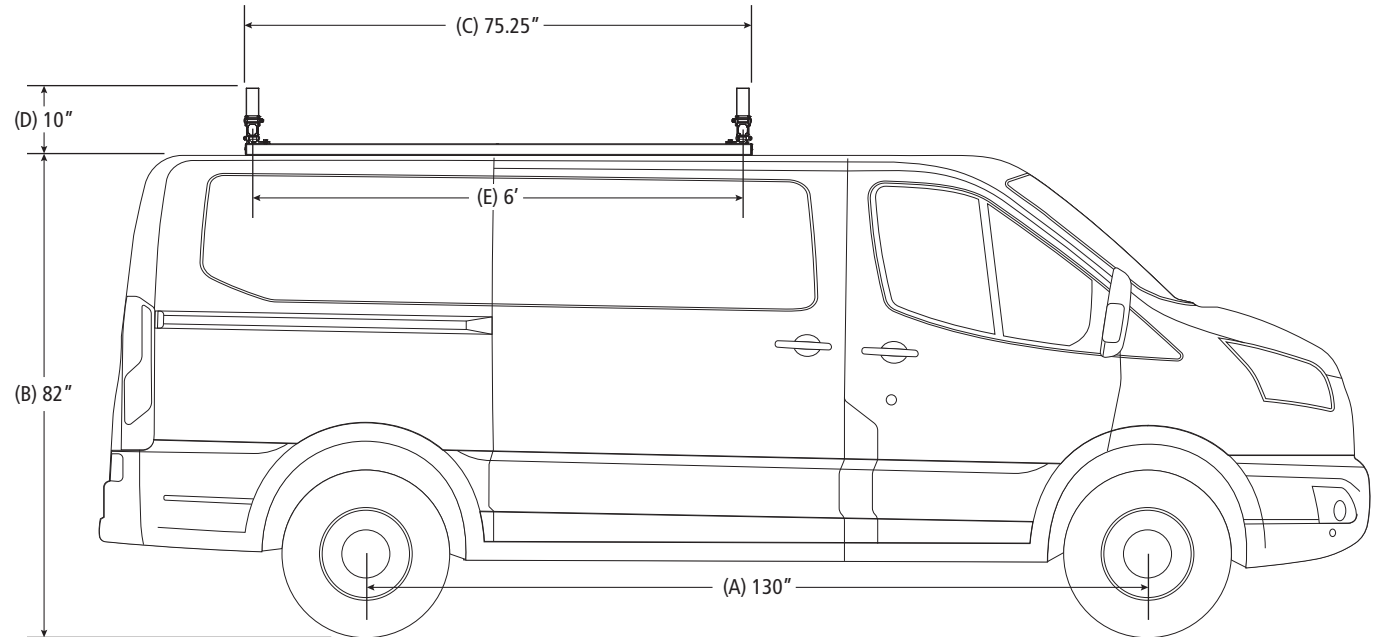

VBB-FT21B

2015+ Ford Transit L2H1
Regular Wheel Base, Low Roof

Specifications on Page 2

Configuration as shown:

Base Left/Base Right
Two Crossbars, US Gen4
Finish: White Powder Coat
FBM-0096 Ford Transit Mounting System
Rack Weight (empty): 33 lbs

Load specifications as shown:

Maximum Ladder Weight LH..... 100 lbs
Maximum Ladder Length LH..... 24 ft
Maximum Ladder Section LH 12 ft
Maximum Ladder Weight RH 100 lbs
Maximum Ladder Length RH 24 ft
Maximum Ladder Section RH..... 12 ft

VBB-FT21B

2015+ Ford Transit L2H1
Regular Wheel Base, Low Roof

Approximate dimensions as shown:

- A: Wheel Base..... 130"
- B: Roof Height..... 82"
- C: Rack Length..... 75.25"
- D: Rack Height..... 10"
- E: Crossbar Spacing..... 6'
- F: Overall Height..... 92"
- G: Rack Width..... 72"
- H: Mount Bolt Spacing L/R..... 54"
- I: Rear Crossbar Offset..... Even