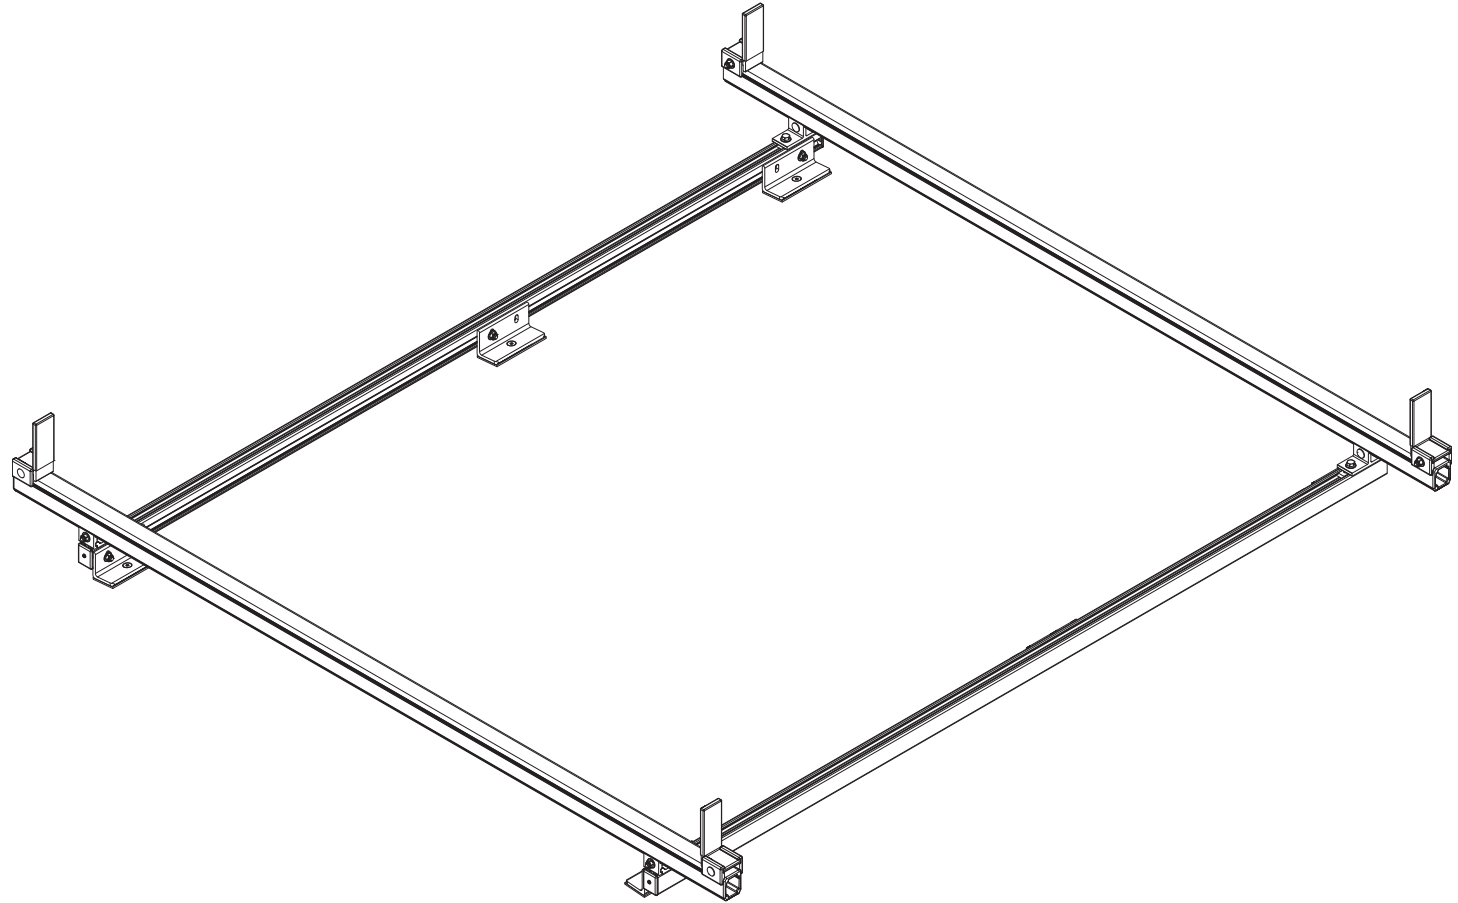

VBB-FT21B

2015+ Ford Transit L2H1
Regular Wheel Base, Low Roof

Specifications on Page 2

Configuration as shown:

Base Left/Base Right
Two Crossbars, US Gen4
Finish: White Powder Coat
FBM-0096 Ford Transit Mounting System
Rack Weight (empty): 33 lbs

Load specifications as shown:

Maximum Ladder Weight LH..... 100 lbs
Maximum Ladder Length LH..... 24 ft
Maximum Ladder Section LH 12 ft
Maximum Ladder Weight RH 100 lbs
Maximum Ladder Length RH 24 ft
Maximum Ladder Section RH..... 12 ft

VBB-FT21B

2015+ Ford Transit L2H1
Regular Wheel Base, Low Roof

Approximate dimensions as shown:

- A: Wheel Base..... 130"
- B: Roof Height..... 82"
- C: Rack Length..... 75.25"
- D: Rack Height..... 10"
- E: Crossbar Spacing..... 6'
- F: Overall Height..... 92"
- G: Rack Width..... 72"
- H: Mount Bolt Spacing L/R..... 54"
- I: Rear Crossbar Offset..... Even