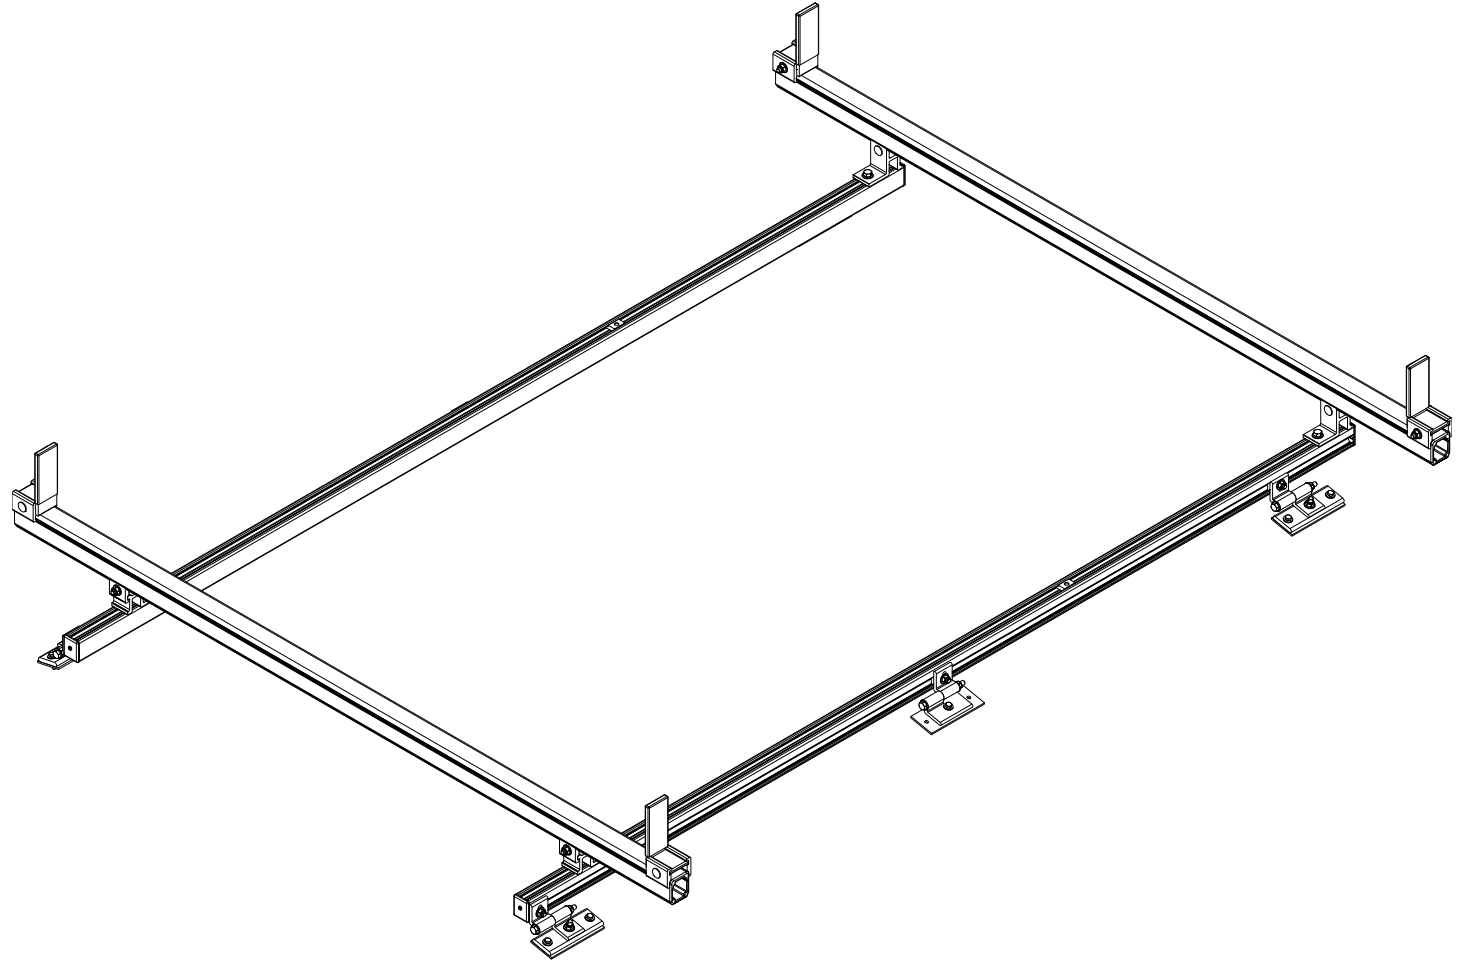

VBB-PC11

Van Rack, Promaster City L1H1

Dimensional Specifications on Page 2

Configuration as shown:

Base Left/Base Right
Two Crossbars, US Gen4
Finish: White Powder Coat
Vehicle-Specific Mounting Bracket System
Rack Weight (empty): 19 lbs

Load specifications as shown:

Maximum Ladder Weight LH..... 100 lbs
Maximum Ladder Length LH..... 24 ft
Maximum Ladder Section LH 12 ft
Maximum Ladder Weight RH 100 lbs
Maximum Ladder Length RH 24 ft
Maximum Ladder Section RH..... 12 ft

VBB-PC11

Van Rack, Promaster City L1H1

Approximate dimensions as shown:

A: Rack Width	62"
B: Mount Spacing L/R	49"
C: Overall Height	87"
D: Rack Length	79"
E: Crossbar Spacing	6'
F: Rack Height	13"
G: Roof Height	74"
H: Wheel Base	122.40"