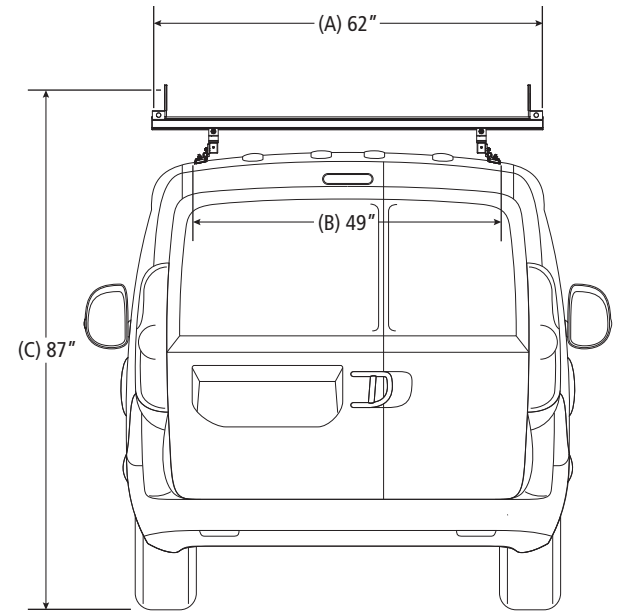

VBB-PC11

Van Rack, Promaster City L1H1

Dimensional Specifications on Page 2

Configuration as shown:

Base Left/Base Right
Two Crossbars, US Gen4
Finish: White Powder Coat
Vehicle-Specific Mounting Bracket System
Rack Weight (empty): 19 lbs

Load specifications as shown:

Maximum Ladder Weight LH..... 100 lbs
Maximum Ladder Length LH..... 24 ft
Maximum Ladder Section LH 12 ft
Maximum Ladder Weight RH 100 lbs
Maximum Ladder Length RH 24 ft
Maximum Ladder Section RH..... 12 ft

VBB-PC11

Van Rack, Promaster City L1H1

Approximate dimensions as shown:

A: Rack Width	62"
B: Mount Spacing L/R	49"
C: Overall Height	87"
D: Rack Length	79"
E: Crossbar Spacing	6'
F: Rack Height	13"
G: Roof Height	74"
H: Wheel Base	122.40"