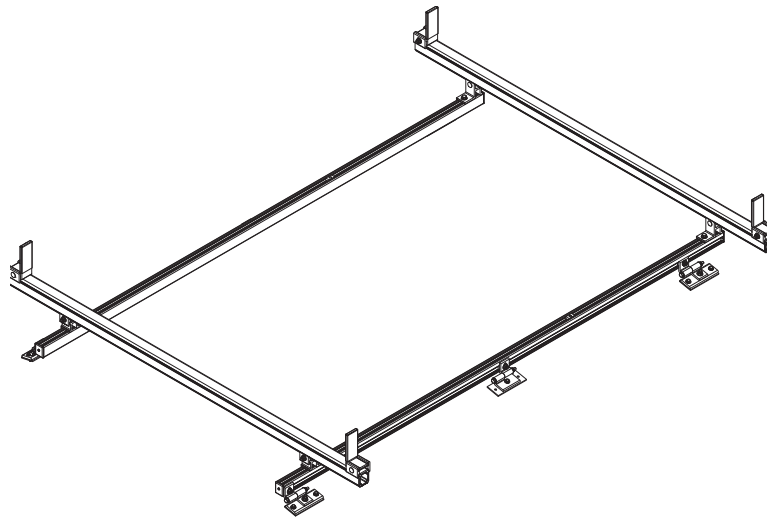

VBB-PC11

Van Rack, Promaster City L1H1

Dimensional Specifications on Page 2

Configuration as shown:

Base Left/Base Right
Two Crossbars, US Gen4
Finish: White Powder Coat
Vehicle-Specific Mounting Bracket System
Rack Weight (empty): 19 lbs

Load specifications as shown:

Maximum Ladder Weight LH..... 100 lbs
Maximum Ladder Length LH..... 24 ft
Maximum Ladder Section LH 12 ft
Maximum Ladder Weight RH 100 lbs
Maximum Ladder Length RH 24 ft
Maximum Ladder Section RH..... 12 ft

VBB-PC11

Van Rack, Promaster City L1H1

Approximate dimensions as shown:

A: Rack Width	62"
B: Mount Spacing L/R	49"
C: Overall Height	87"
D: Rack Length	79"
E: Crossbar Spacing	6'
F: Rack Height	13"
G: Roof Height	74"
H: Wheel Base	122.40"