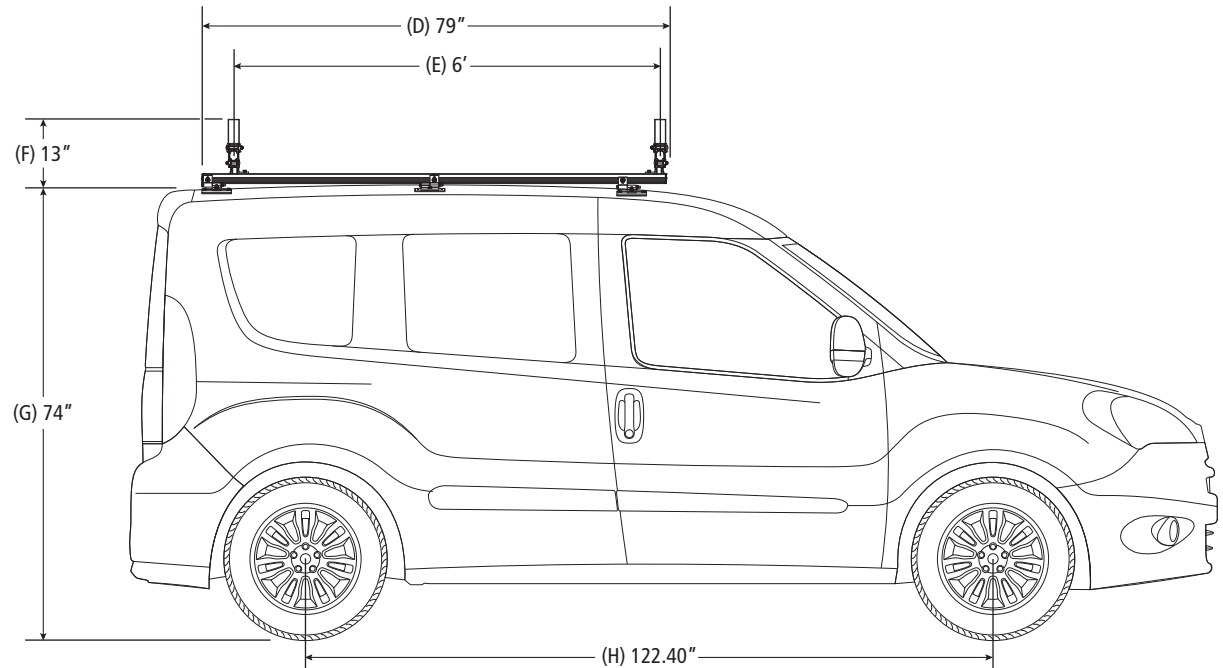

VBB-PC11

Van Rack, Promaster City L1H1

Dimensional Specifications on Page 2

Configuration as shown:

Base Left/Base Right
Two Crossbars, US Gen4
Finish: White Powder Coat
Vehicle-Specific Mounting Bracket System
Rack Weight (empty): 19 lbs

Load specifications as shown:

Maximum Ladder Weight LH..... 100 lbs
Maximum Ladder Length LH..... 24 ft
Maximum Ladder Section LH 12 ft
Maximum Ladder Weight RH 100 lbs
Maximum Ladder Length RH 24 ft
Maximum Ladder Section RH..... 12 ft

VBB-PC11

Van Rack, Promaster City L1H1

Approximate dimensions as shown:

A: Rack Width	62"
B: Mount Spacing L/R	49"
C: Overall Height	87"
D: Rack Length	79"
E: Crossbar Spacing	6'
F: Rack Height	13"
G: Roof Height	74"
H: Wheel Base	122.40"