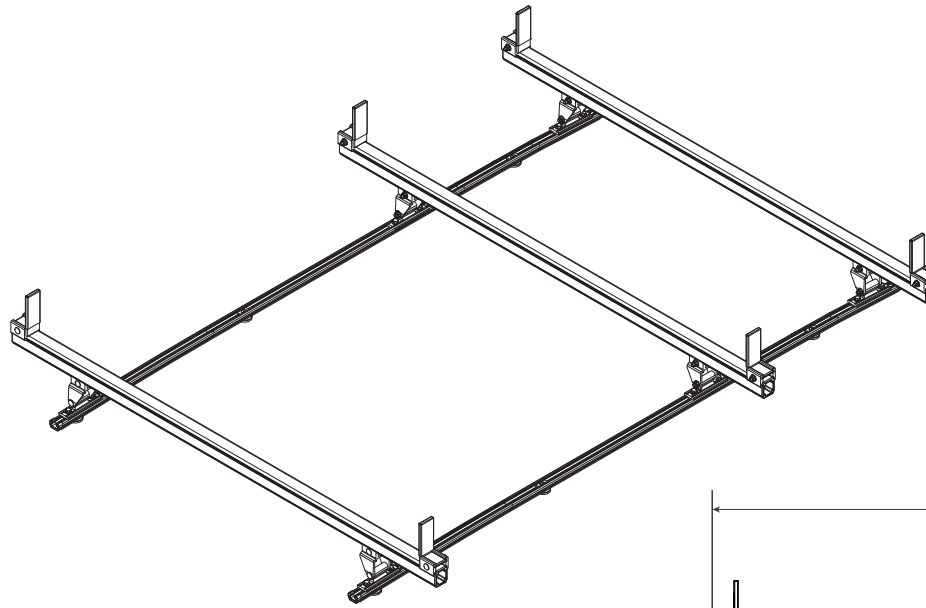

VBB-NV200

Nissan NV200

Approximate dimensions as shown:

- A: Rack Width ..... 62"
- B: Mount Spacing L/R ..... Variable
- C: Rack Length ..... 80"
- D: Total Crossbar Spacing ..... 6'
- E: Crossbar Spacing ..... 3'-4'
- F: Crossbar Spacing M/R ..... 2'-3'
- G: Rack Height ..... 12"

Assembly Manual also available:

VBB-NV200

USOV-VBBNV200-US01 Rev-C 0418