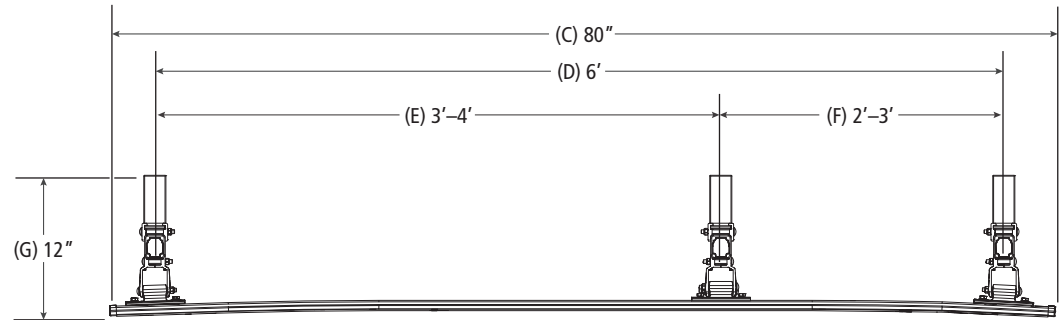

#### Load specifications as shown:

Maximum Ladder Weight LH..... 100 lbs  
Maximum Ladder Length LH..... 24 ft  
Maximum Ladder Section LH ..... 12 ft  
Maximum Ladder Weight RH ..... 100 lbs  
Maximum Ladder Length RH ..... 24 ft  
Maximum Ladder Section RH..... 12 ft

### Nissan NV200

Approximate dimensions as shown:

- A: Rack Width ..... 62"
- B: Mount Spacing L/R ..... Variable
- C: Rack Length ..... 80"
- D: Total Crossbar Spacing ..... 6'
- E: Crossbar Spacing ..... 3'-4'
- F: Crossbar Spacing M/R ..... 2'-3'
- G: Rack Height ..... 12"