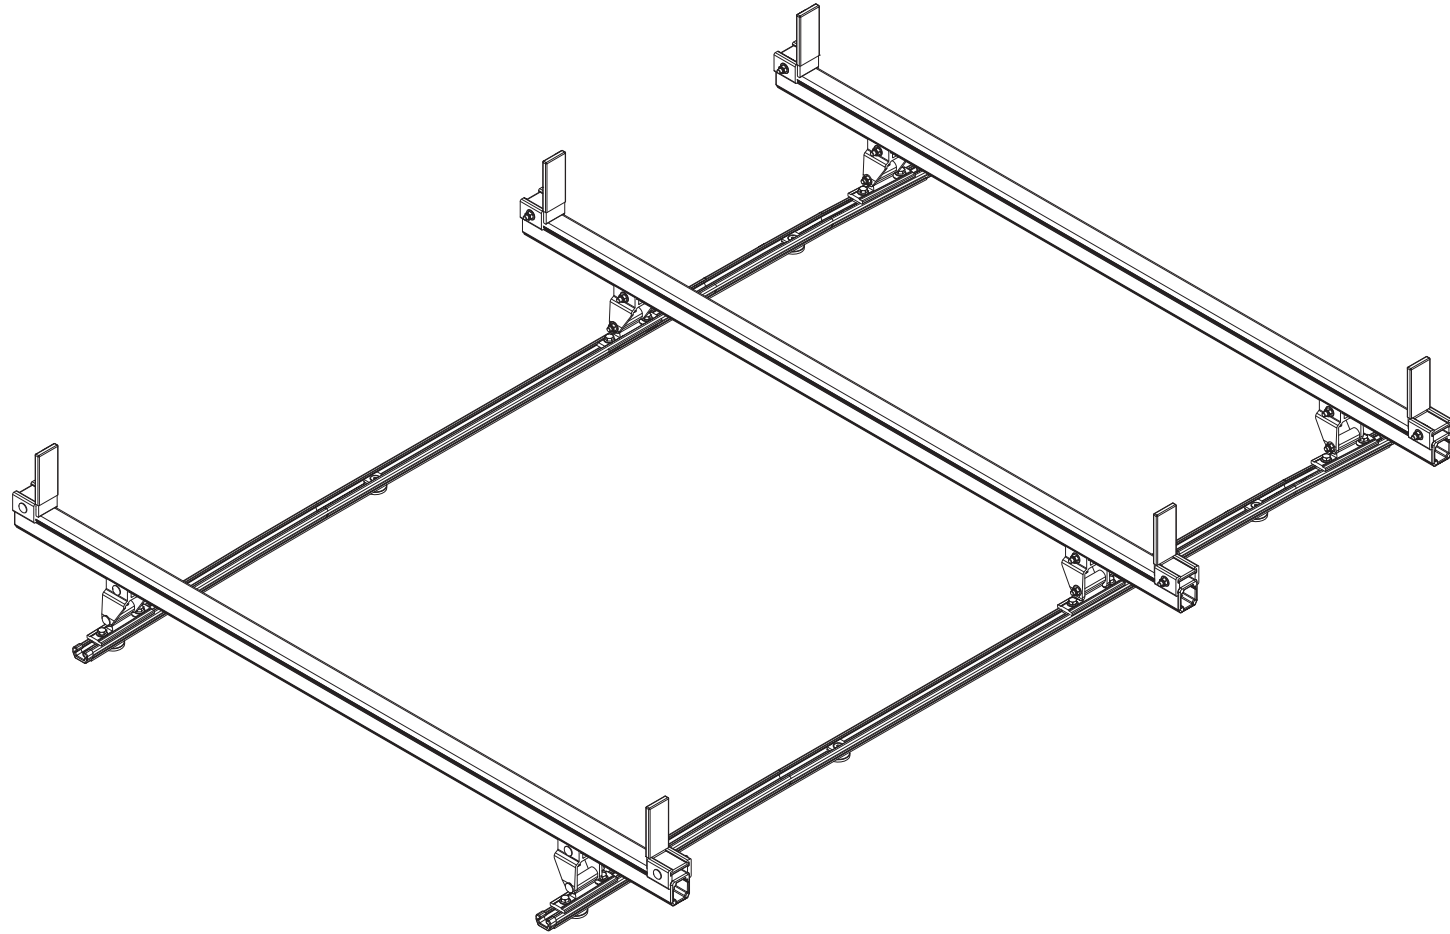

### Nissan NV200

Dimensional Specifications on Page 2

#### Configuration as shown:

Base Left/Base Right  
Two Crossbars, US Gen4  
Finish: White Powder Coat  
CHL-7002 Channels  
HKT-8013 Channel Hardware  
Rack Weight (empty): 24.50 lbs

#### Load specifications as shown:

Maximum Ladder Weight LH..... 100 lbs  
Maximum Ladder Length LH..... 24 ft  
Maximum Ladder Section LH ..... 12 ft  
Maximum Ladder Weight RH ..... 100 lbs  
Maximum Ladder Length RH ..... 24 ft  
Maximum Ladder Section RH..... 12 ft