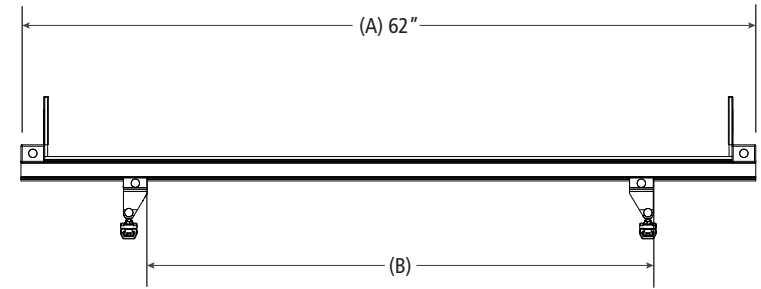

#### Load specifications as shown:

Maximum Ladder Weight LH..... 100 lbs  
Maximum Ladder Length LH..... 24 ft  
Maximum Ladder Section LH ..... 12 ft  
Maximum Ladder Weight RH ..... 100 lbs  
Maximum Ladder Length RH ..... 24 ft  
Maximum Ladder Section RH..... 12 ft

### Nissan NV200

Approximate dimensions as shown:

- A: Rack Width ..... 62"
- B: Mount Spacing L/R ..... Variable
- C: Rack Length ..... 80"
- D: Total Crossbar Spacing ..... 6'
- E: Crossbar Spacing ..... 3'-4'
- F: Crossbar Spacing M/R ..... 2'-3'
- G: Rack Height ..... 12"