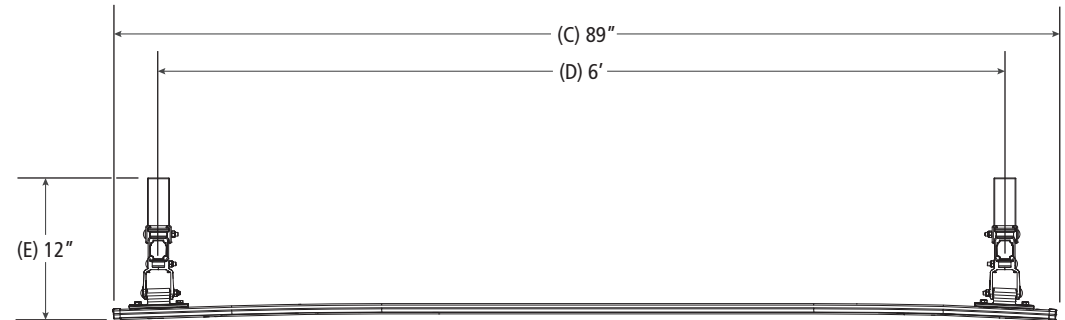

PRIME DESIGN™

A Safe Fleet Brand

VBB-NV200

Nissan NV200

Dimensional Specifications on Page 2

Configuration as shown:

Base Left/Base Right
Two Crossbars, US Gen4
Finish: White Powder Coat
CHL-7002 Channels
HKT-8013 Channel Hardware
Rack Weight (empty): 24.50 lbs

Load specifications as shown:

Maximum Ladder Weight LH..... 100 lbs
Maximum Ladder Length LH..... 24 ft
Maximum Ladder Section LH 12 ft
Maximum Ladder Weight RH 100 lbs
Maximum Ladder Length RH 24 ft
Maximum Ladder Section RH..... 12 ft

VBB-NV200

Nissan NV200

Approximate dimensions as shown:

A: Rack Width	62"
B: Mount Spacing L/R	Variable
C: Rack Length	80"
D: Total Crossbar Spacing	6'
E: Rack Height	12"

Assembly Manual also available:

VBB-NV200