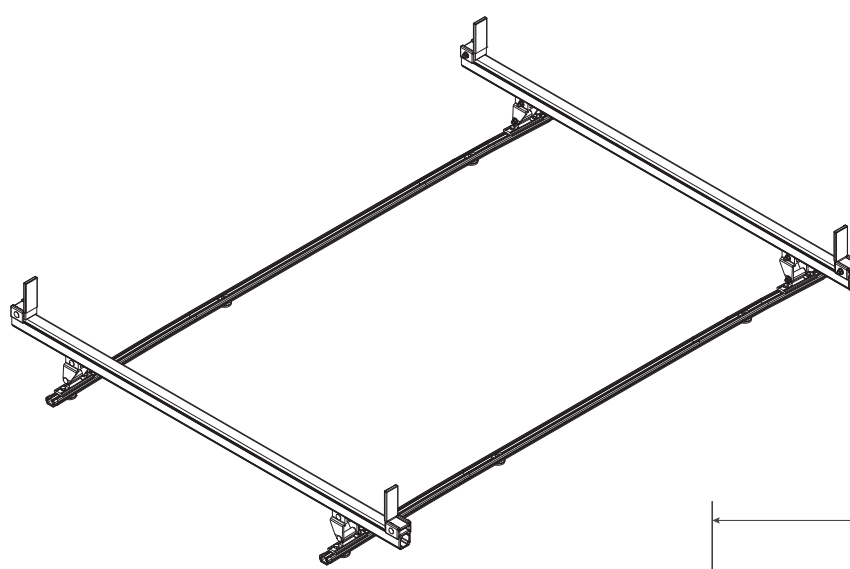

PRIME DESIGN™

A Safe Fleet Brand

VBB-NV200

Nissan NV200

Dimensional Specifications on Page 2

Configuration as shown:

Base Left/Base Right
Two Crossbars, US Gen4
Finish: White Powder Coat
CHL-7002 Channels
HKT-8013 Channel Hardware
Rack Weight (empty): 24.50 lbs

Load specifications as shown:

Maximum Ladder Weight LH..... 100 lbs
Maximum Ladder Length LH..... 24 ft
Maximum Ladder Section LH 12 ft
Maximum Ladder Weight RH 100 lbs
Maximum Ladder Length RH 24 ft
Maximum Ladder Section RH..... 12 ft

VBB-NV200

Nissan NV200

Approximate dimensions as shown:

A: Rack Width	62"
B: Mount Spacing L/R	Variable
C: Rack Length	80"
D: Total Crossbar Spacing	6'
E: Rack Height	12"

Assembly Manual also available:

VBB-NV200