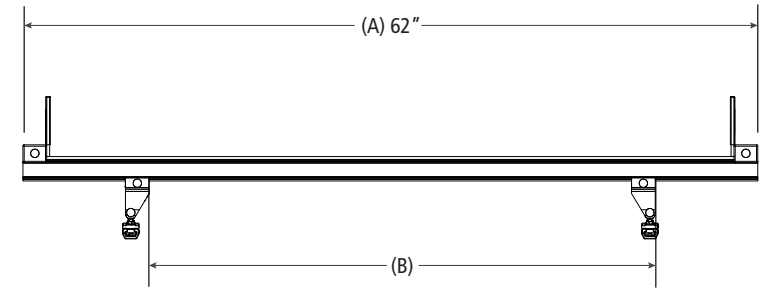

PRIME DESIGN™

A Safe Fleet Brand

VBB-NV200

Nissan NV200

Dimensional Specifications on Page 2

Configuration as shown:

Base Left/Base Right
Two Crossbars, US Gen4
Finish: White Powder Coat
CHL-7002 Channels
HKT-8013 Channel Hardware
Rack Weight (empty): 24.50 lbs

Load specifications as shown:

Maximum Ladder Weight LH..... 100 lbs
Maximum Ladder Length LH..... 24 ft
Maximum Ladder Section LH 12 ft
Maximum Ladder Weight RH 100 lbs
Maximum Ladder Length RH 24 ft
Maximum Ladder Section RH..... 12 ft

VBB-NV200

Nissan NV200

Approximate dimensions as shown:

A: Rack Width	62"
B: Mount Spacing L/R	Variable
C: Rack Length	80"
D: Total Crossbar Spacing	6'
E: Rack Height	12"

Assembly Manual also available:

VBB-NV200