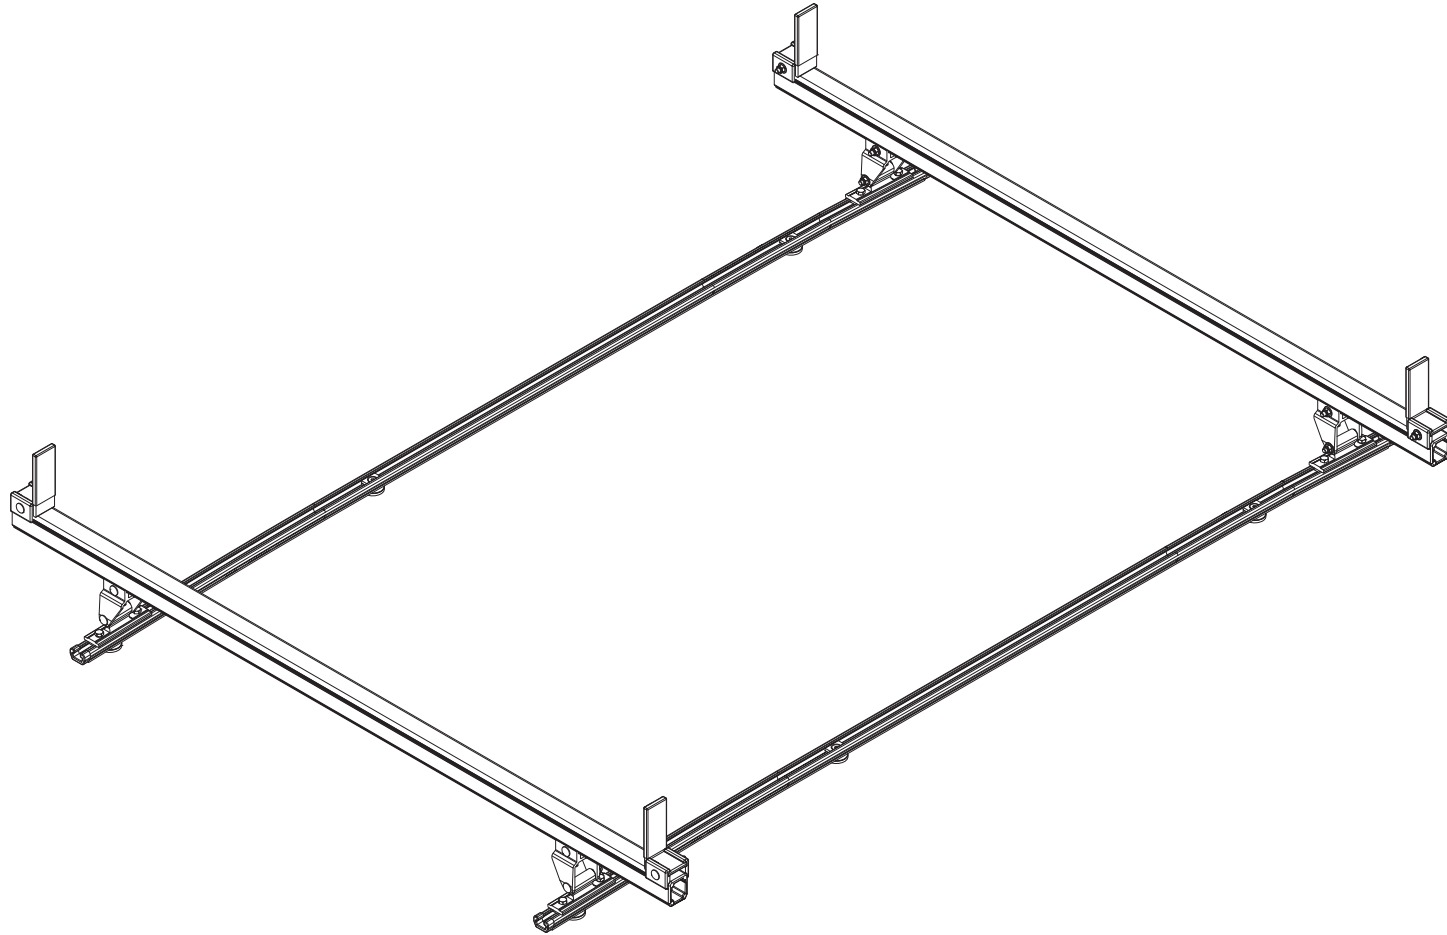

PRIME DESIGN™

A Safe Fleet Brand

VBB-NV200

Nissan NV200

Dimensional Specifications on Page 2

Configuration as shown:

Base Left/Base Right
Two Crossbars, US Gen4
Finish: White Powder Coat
CHL-7002 Channels
HKT-8013 Channel Hardware
Rack Weight (empty): 24.50 lbs

Load specifications as shown:

Maximum Ladder Weight LH..... 100 lbs
Maximum Ladder Length LH..... 24 ft
Maximum Ladder Section LH 12 ft
Maximum Ladder Weight RH 100 lbs
Maximum Ladder Length RH 24 ft
Maximum Ladder Section RH..... 12 ft

VBB-NV200

Nissan NV200

Approximate dimensions as shown:

A: Rack Width	62"
B: Mount Spacing L/R	Variable
C: Rack Length	80"
D: Total Crossbar Spacing	6'
E: Rack Height	12"

Assembly Manual also available:

VBB-NV200