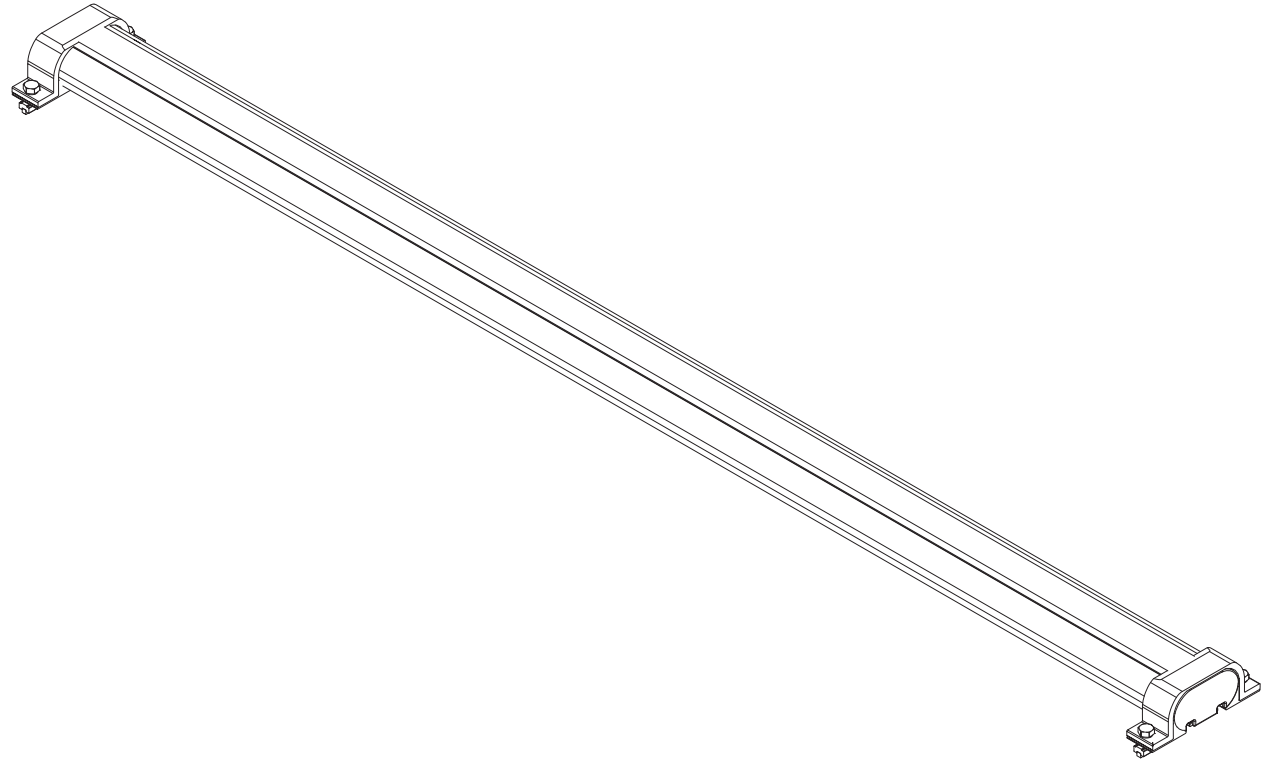

PTR-C1

Pickup Rack Crossbar, Mid-Size

Configuration as shown:

57" Crossbar, w/Caps
PAR-8461 Mounting Assembly
Finish: Anodized Aluminum
Rack Weight (empty): 7 lbs

Load specifications as shown:

Check the vehicle manufacturer's
recommendation for roof capacity weight limit.

Assembly Manual also available:

PTR-C1

USOV-PTRC1-US01 Rev-A 0418