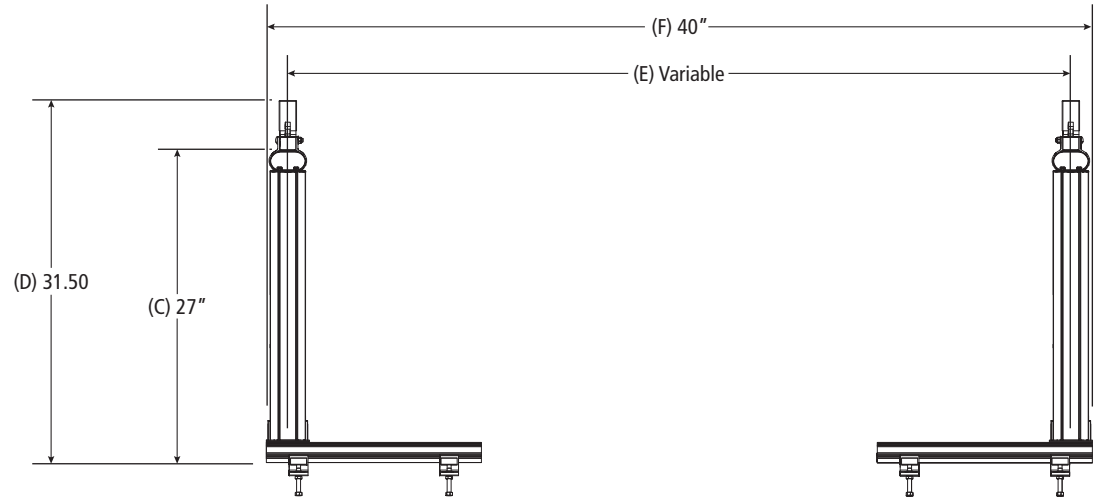

PRIME DESIGN™

A Safe Fleet Brand

PTR1

Pickup Rack, Mid Size

Dimensional Specifications on Page 2

Configuration as shown:

PUR-7357 57" Crossbars x2
PUR-8611 Ladder Stops x2
PUR-8421 Leg Connectors x4
PAR-8695 Mounting Legs x4
PUR-1590 20" Mounting Rail x4
PUR-8631 Foot Clamp Assembly x8
Finish: White Powder Coat
Rack Weight (empty): 52 lbs

Load specifications as shown:

PTR1

Pickup Rack, Mid Size

Approximate dimensions as shown:

- A: Mount Spacing L/R..... Variable
- B: Crossbar Width..... 57"
- C: Deck Height 27"
- D: Overall Height 31.50"
- E: Ladder Stop Spacing Variable
- F: Minimum Mount Spacing R/F 40"