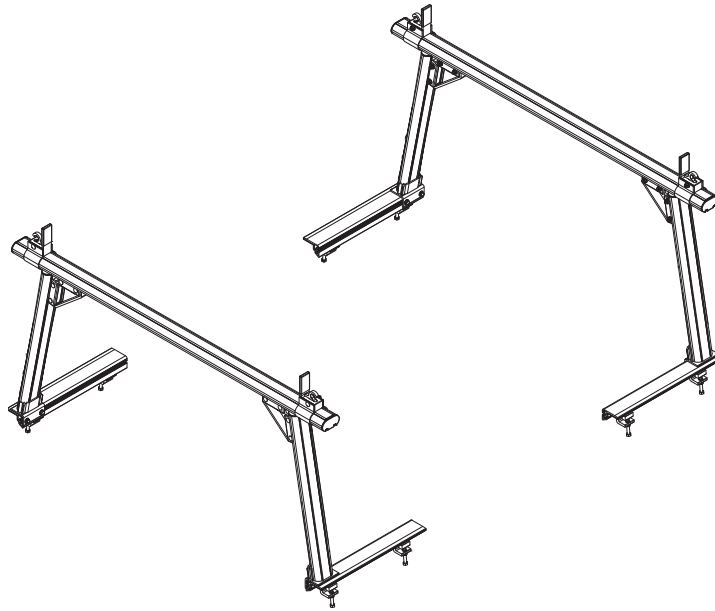

PRIME DESIGN™

A Safe Fleet Brand

PTR1

Pickup Rack, Mid Size

Dimensional Specifications on Page 2

Configuration as shown:

PUR-7357 57" Crossbars x2
PUR-8611 Ladder Stops x2
PUR-8421 Leg Connectors x4
PAR-8695 Mounting Legs x4
PUR-1590 20" Mounting Rail x4
PUR-8631 Foot Clamp Assembly x8
Finish: White Powder Coat
Rack Weight (empty): 52 lbs

Load specifications as shown:

PTR1

Pickup Rack, Mid Size

Approximate dimensions as shown:

- A: Mount Spacing L/R..... Variable
- B: Crossbar Width..... 57"
- C: Deck Height 27"
- D: Overall Height 31.50"
- E: Ladder Stop Spacing Variable
- F: Minimum Mount Spacing R/F 40"