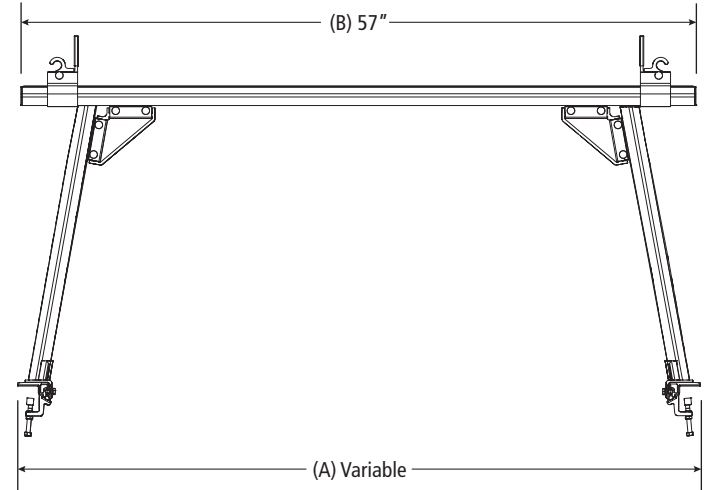

PRIME DESIGN™

A Safe Fleet Brand

PTR1

Pickup Rack, Mid Size

Dimensional Specifications on Page 2

Configuration as shown:

PUR-7357 57" Crossbars x2
PUR-8611 Ladder Stops x2
PUR-8421 Leg Connectors x4
PAR-8695 Mounting Legs x4
PUR-1590 20" Mounting Rail x4
PUR-8631 Foot Clamp Assembly x8
Finish: White Powder Coat
Rack Weight (empty): 52 lbs

Load specifications as shown:

PTR1

Pickup Rack, Mid Size

Approximate dimensions as shown:

- A: Mount Spacing L/R..... Variable
- B: Crossbar Width..... 57"
- C: Deck Height 27"
- D: Overall Height 31.50"
- E: Ladder Stop Spacing Variable
- F: Minimum Mount Spacing R/F 40"