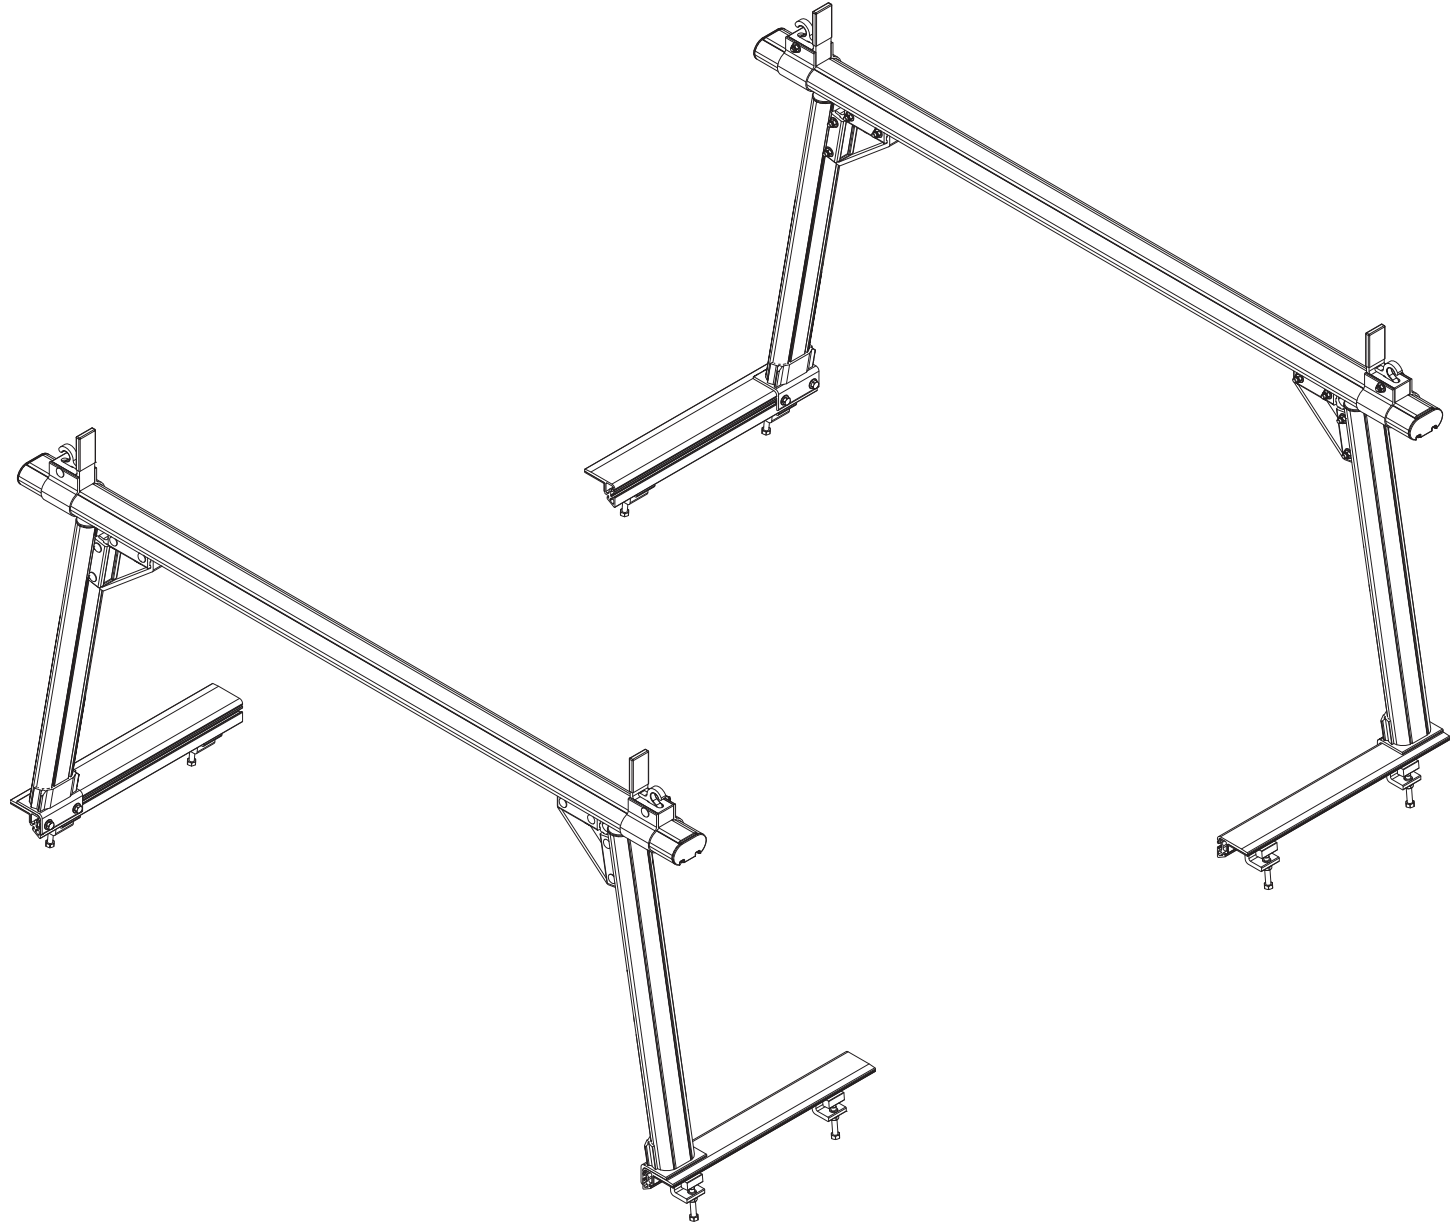

PRIME DESIGN™

A Safe Fleet Brand

PTR1

Pickup Rack, Mid Size

Dimensional Specifications on Page 2

Configuration as shown:

PUR-7357 57" Crossbars x2
PUR-8611 Ladder Stops x2
PUR-8421 Leg Connectors x4
PAR-8695 Mounting Legs x4
PUR-1590 20" Mounting Rail x4
PUR-8631 Foot Clamp Assembly x8
Finish: White Powder Coat
Rack Weight (empty): 52 lbs

Load specifications as shown:

PTR1

Pickup Rack, Mid Size

Approximate dimensions as shown:

- A: Mount Spacing L/R..... Variable
- B: Crossbar Width..... 57"
- C: Deck Height 27"
- D: Overall Height 31.50"
- E: Ladder Stop Spacing Variable
- F: Minimum Mount Spacing R/F 40"