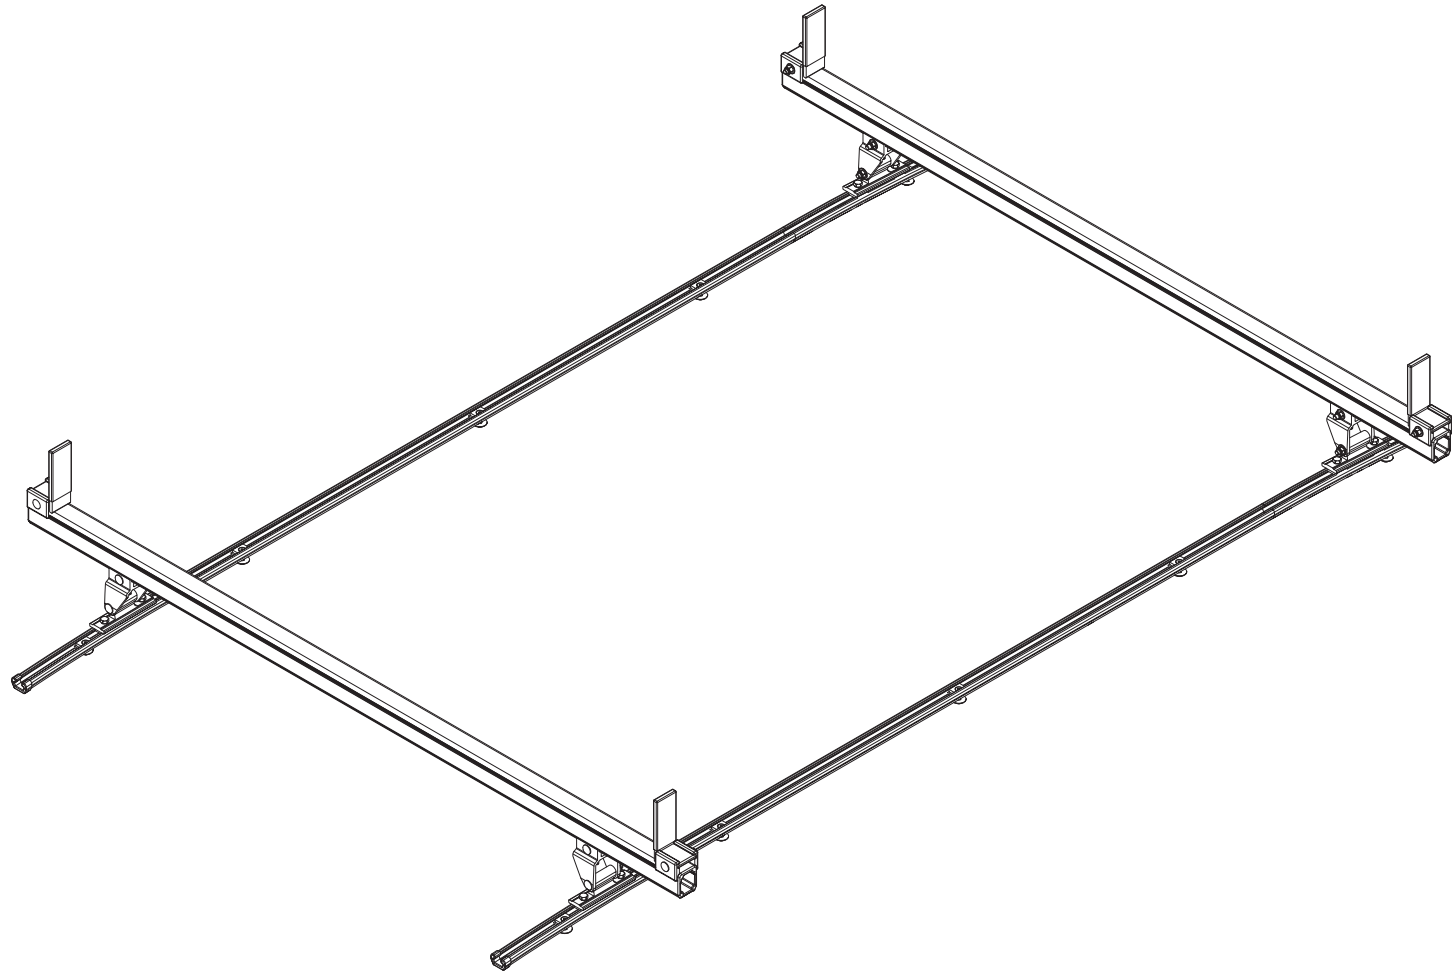

### Transit Connect L2H1

Dimensional Specifications on Page 2

#### Configuration as shown:

Base Left/Base Right  
FBM-0007 Mounting System  
62" Crossbar Family  
Two Crossbars, US Gen4  
Finish: White Powder Coat  
Rack Weight (empty): 24 lbs

#### Load specifications as shown:

Maximum Ladder Weight LH..... 100 lbs  
Maximum Ladder Length LH..... 24 ft  
Maximum Ladder Section LH ..... 12 ft  
Maximum Ladder Weight RH ..... 100 lbs  
Maximum Ladder Length RH ..... 24 ft  
Maximum Ladder Section RH..... 12 ft