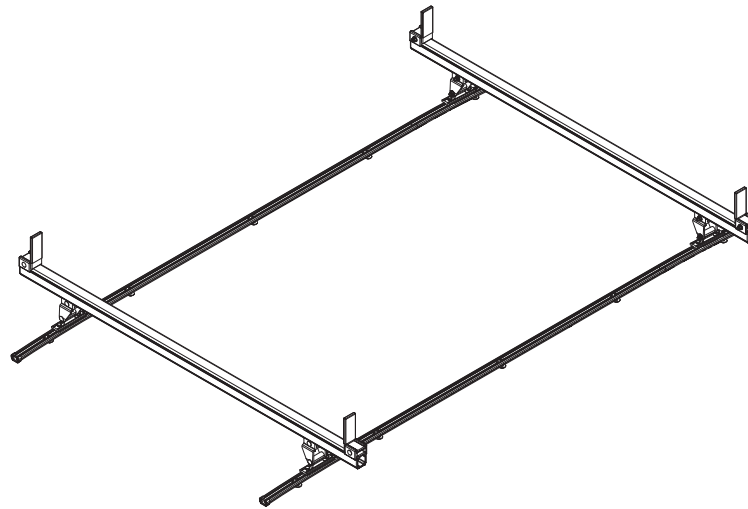

VBB-TC21B

Transit Connect L2H1

Approximate dimensions as shown:

A: Rack Width	62"
B: Rear Crossbar Offset.....	7"
C: Mount Spacing L/R.....	Set at install"
D: Overall Height.....	85"
E: Rack Length	87"
F: Crossbar Spacing	.6'
G: Rack Height.....	12"
H: Roof Height	73"
I: Wheel Base	121"

Assembly Manual also available:

VBB-TC21B

USOV-VBBTC21B-US01 Rev-C 0418