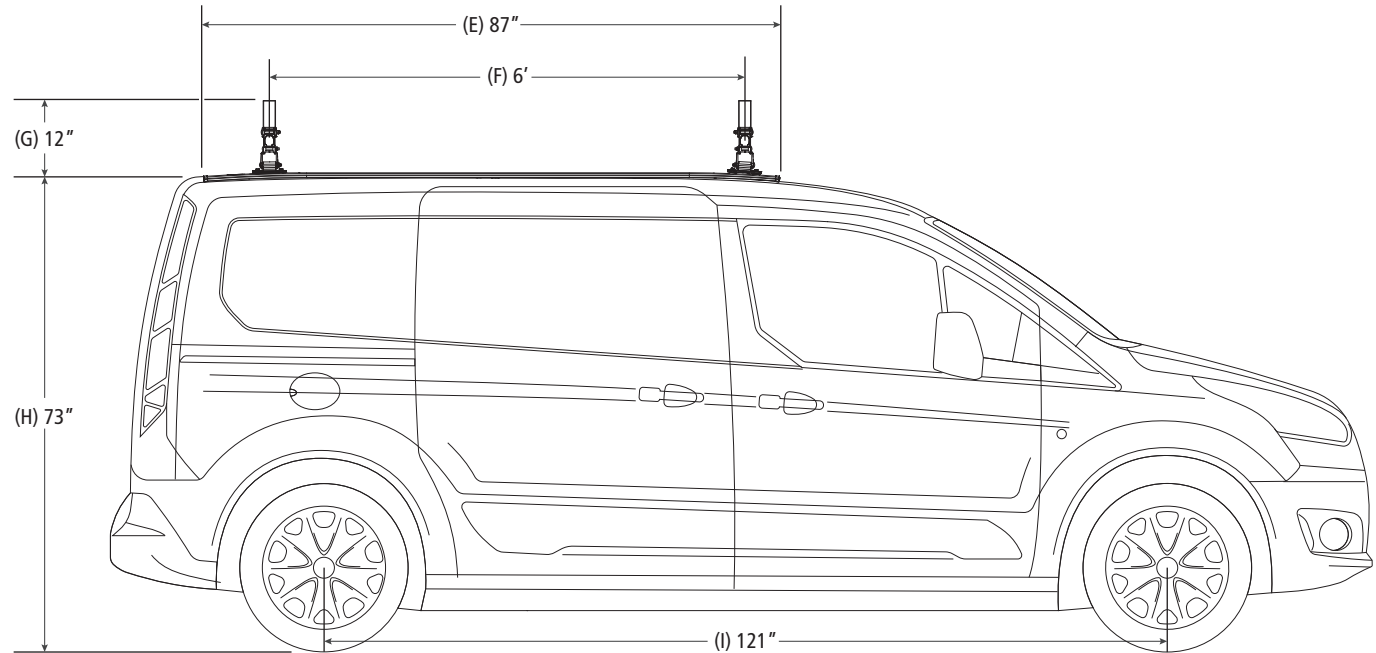

#### Configuration as shown:

Base Left/Base Right  
FBM-0007 Mounting System  
62" Crossbar Family  
Two Crossbars, US Gen4  
Finish: White Powder Coat  
Rack Weight (empty): 24 lbs

#### Load specifications as shown:

Maximum Ladder Weight LH..... 100 lbs  
Maximum Ladder Length LH..... 24 ft  
Maximum Ladder Section LH ..... 12 ft  
Maximum Ladder Weight RH ..... 100 lbs  
Maximum Ladder Length RH ..... 24 ft  
Maximum Ladder Section RH..... 12 ft

### Transit Connect L2H1

Approximate dimensions as shown:

A: Rack Width .....	62"
B: Rear Crossbar Offset.....	7"
C: Mount Spacing L/R.....	Set at install"
D: Overall Height.....	85"
E: Rack Length .....	87"
F: Crossbar Spacing .....	.6'
G: Rack Height.....	12"
H: Roof Height .....	73"
I: Wheel Base .....	121"