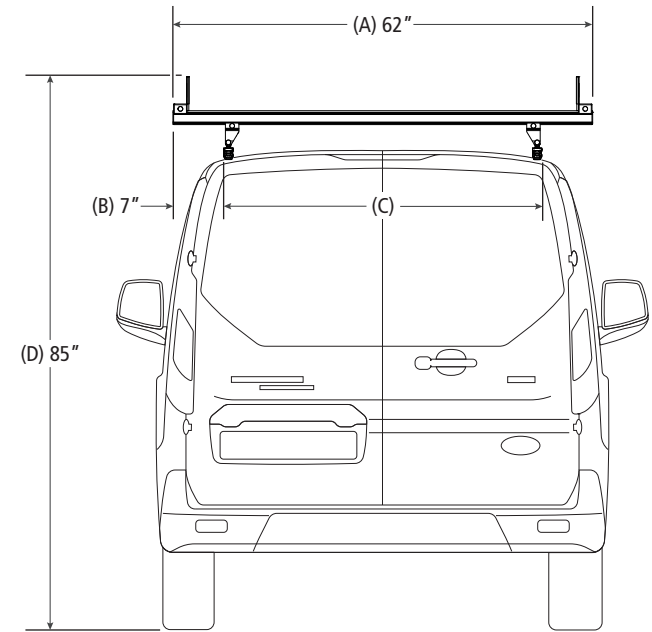

#### Configuration as shown:

Base Left/Base Right  
FBM-0007 Mounting System  
62" Crossbar Family  
Two Crossbars, US Gen4  
Finish: White Powder Coat  
Rack Weight (empty): 24 lbs

#### Load specifications as shown:

Maximum Ladder Weight LH..... 100 lbs  
Maximum Ladder Length LH..... 24 ft  
Maximum Ladder Section LH ..... 12 ft  
Maximum Ladder Weight RH ..... 100 lbs  
Maximum Ladder Length RH ..... 24 ft  
Maximum Ladder Section RH..... 12 ft

### Transit Connect L2H1

Approximate dimensions as shown:

A: Rack Width .....	62"
B: Rear Crossbar Offset.....	7"
C: Mount Spacing L/R.....	Set at install"
D: Overall Height.....	85"
E: Rack Length .....	87"
F: Crossbar Spacing .....	.6'
G: Rack Height.....	12"
H: Roof Height .....	73"
I: Wheel Base .....	121"