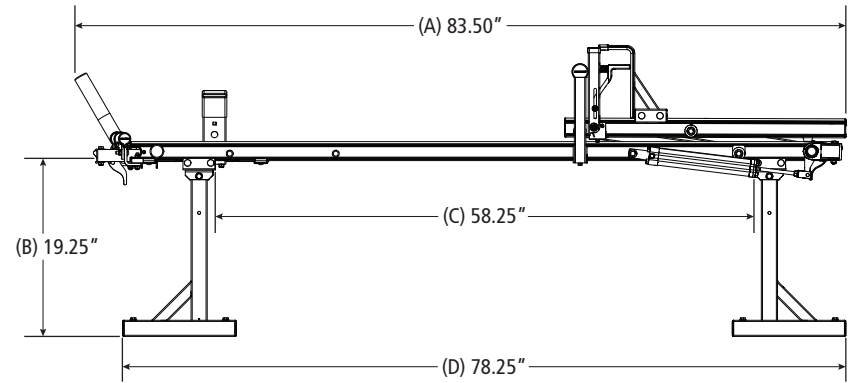

#### Configuration as shown:

Clamp Down/Rotation  
Two Crossbars, US Gen4  
Finish: White Powder Coat  
FBM-0067 Elevated Utility Mounting System  
Rack Weight (empty): 80.75 lbs

#### Load specifications as shown:

Maximum Ladder Weight LH..... 100 lbs  
Maximum Ladder Length LH..... 28 ft  
Maximum Ladder Section LH ..... 14 ft  
Maximum Ladder Weight RH ..... 75 lbs  
Maximum Ladder Length RH ..... 28 ft  
Maximum Ladder Section RH..... 14 ft

### Utility Rack, Elevated

Approximate dimensions as shown:

A: Rack Width .....	83.50"
B: Leg Height .....	19.25"
C: Mount Spacing L/R.....	58.25"
D: Mounting Leg Width .....	78.25"
E: Rack Length .....	108"
F: Crossbar Spacing .....	7'
G: Rack Height .....	31.50"
H: Mount Spacing R/F.....	84"