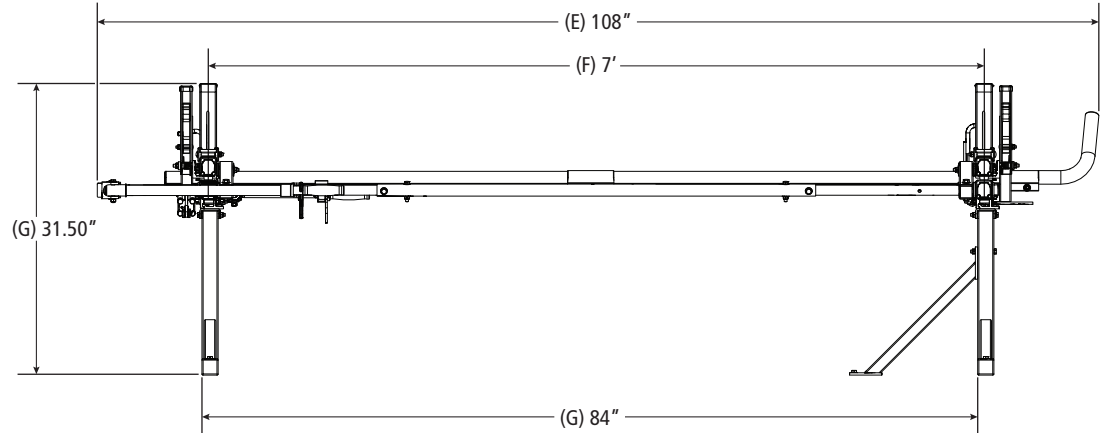

#### Configuration as shown:

Clamp Down/Rotation  
Two Crossbars, US Gen4  
Finish: White Powder Coat  
FBM-0067 Elevated Utility Mounting System  
Rack Weight (empty): 80.75 lbs

#### Load specifications as shown:

Maximum Ladder Weight LH..... 100 lbs  
Maximum Ladder Length LH..... 28 ft  
Maximum Ladder Section LH ..... 14 ft  
Maximum Ladder Weight RH ..... 75 lbs  
Maximum Ladder Length RH ..... 28 ft  
Maximum Ladder Section RH..... 14 ft

### Utility Rack, Elevated

Approximate dimensions as shown:

A: Rack Width .....	83.50"
B: Leg Height .....	19.25"
C: Mount Spacing L/R.....	58.25"
D: Mounting Leg Width .....	78.25"
E: Rack Length .....	108"
F: Crossbar Spacing .....	7'
G: Rack Height .....	31.50"
H: Mount Spacing R/F.....	84"