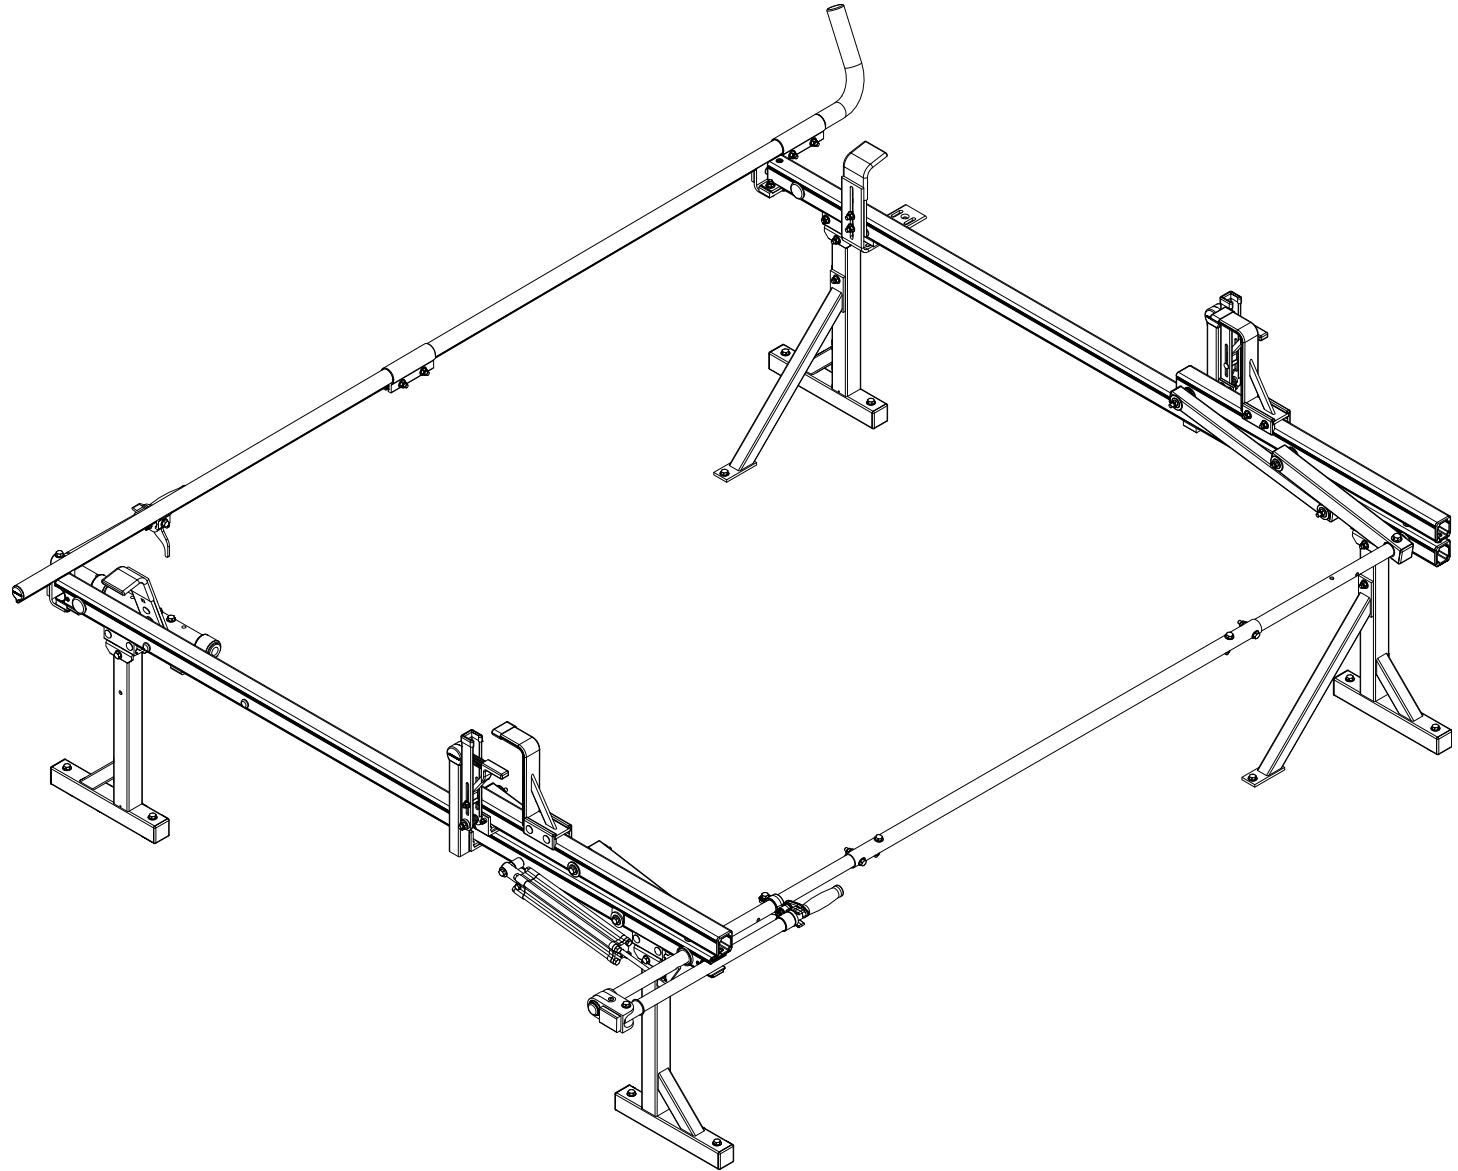

### Utility Rack, Elevated

Dimensional Specifications on Page 2

#### Configuration as shown:

Clamp Down/Rotation  
Two Crossbars, US Gen4  
Finish: White Powder Coat  
FBM-0067 Elevated Utility Mounting System  
Rack Weight (empty): 80.75 lbs

#### Load specifications as shown:

Maximum Ladder Weight LH..... 100 lbs  
Maximum Ladder Length LH..... 28 ft  
Maximum Ladder Section LH ..... 14 ft  
Maximum Ladder Weight RH ..... 75 lbs  
Maximum Ladder Length RH ..... 28 ft  
Maximum Ladder Section RH..... 14 ft

### Utility Rack, Elevated

Approximate dimensions as shown:

A: Rack Width .....	83.50"
B: Leg Height .....	19.25"
C: Mount Spacing L/R.....	58.25"
D: Mounting Leg Width .....	78.25"
E: Rack Length .....	108"
F: Crossbar Spacing .....	7'
G: Rack Height .....	31.50"
H: Mount Spacing R/F.....	84"