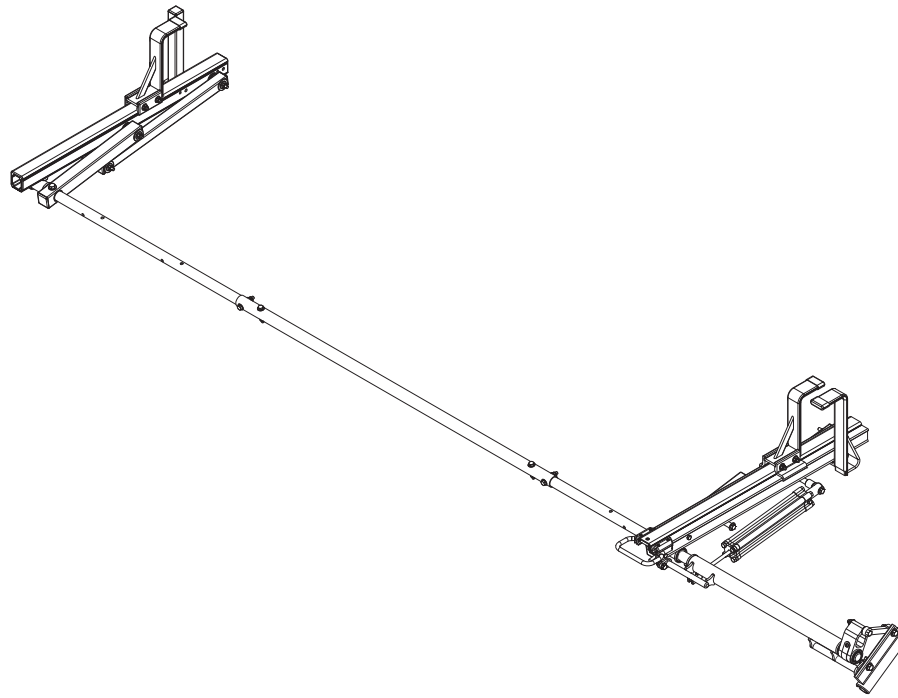

PRIME DESIGN™

A Safe Fleet Brand

HRX-009-E-RETRO

High Roof Left Hand Slide Rotation Retrofit Kit

Dimensional Specifications on Page 2

Configuration as shown:

Slide Rotation, w/ Slide
Finish: White Powder Coat
Rack Weight (empty): 49 lbs

Load specifications as shown:

Maximum Ladder Weight RH 75 lbs
Maximum Ladder Length RH 32 ft
Maximum Ladder Section RH..... 16 ft

HRX-009-E-RETRO

High Roof Left Hand Slide Rotation Retrofit Kit

Approximate dimensions as shown:

- A: Width 35"
- B: Length 92.50" - 128.50"
- C: Crossbar Spacing 6'-8'
- D: Height 16"

Assembly Manual also available:

HRX-009-E-RETRO

USOV-HXR009ERETRO-US01 Rev-B 0118