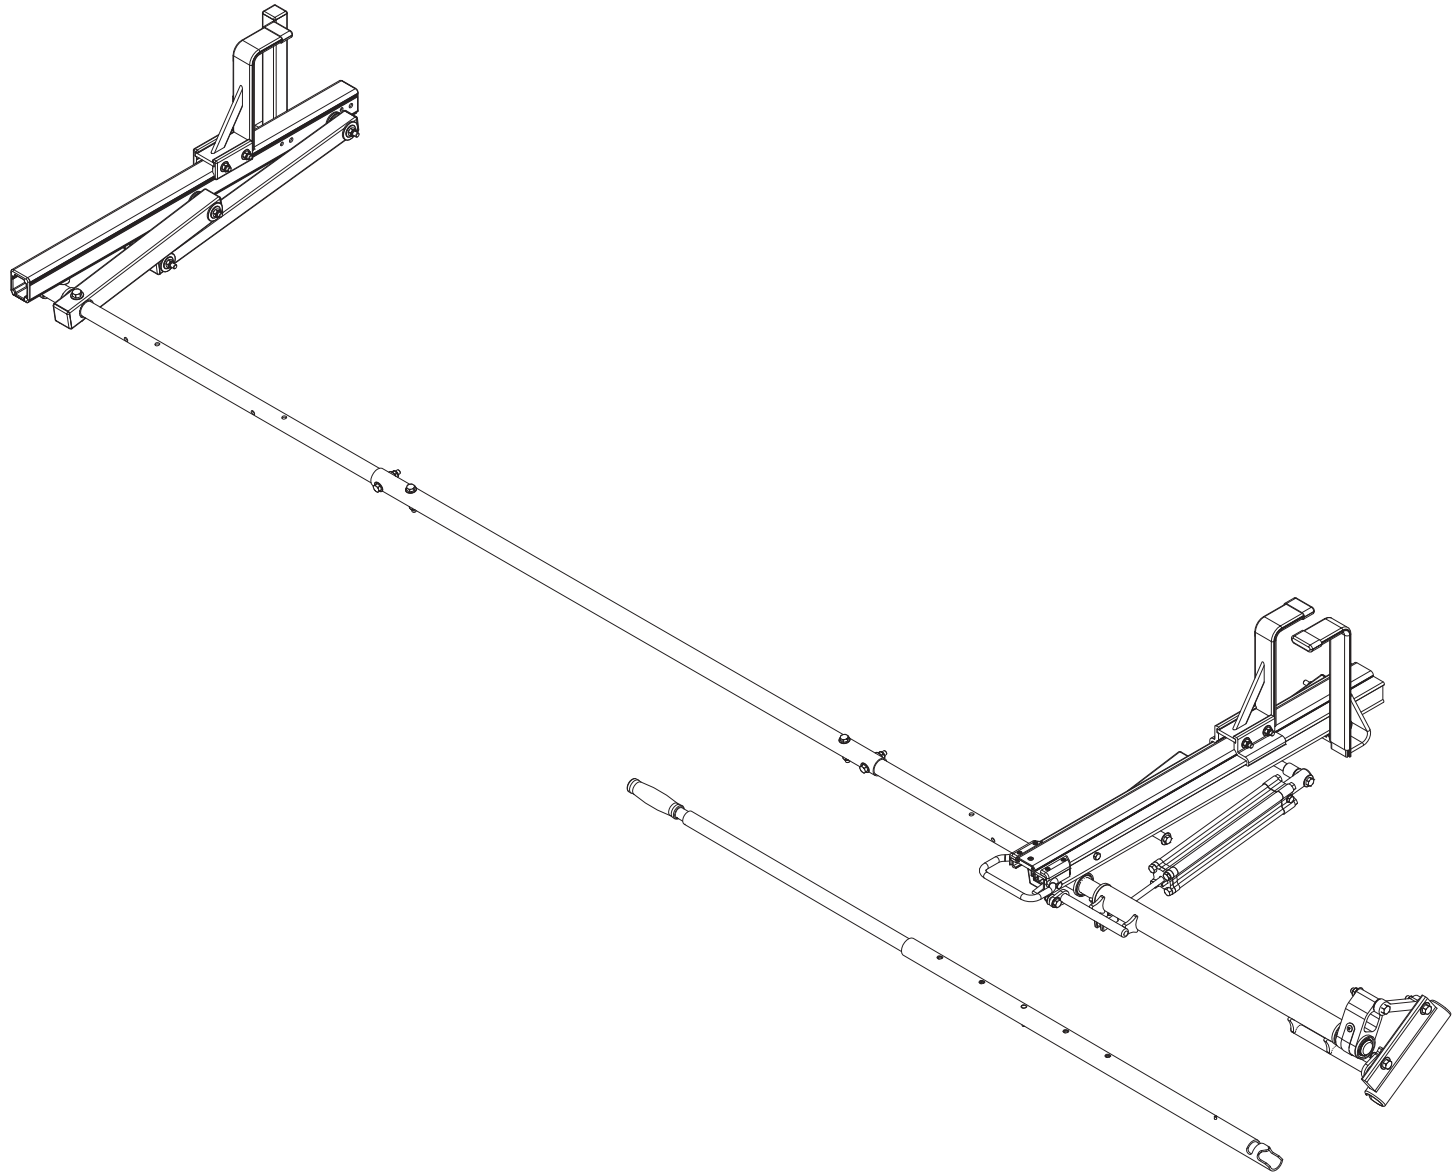

PRIME DESIGN™

A Safe Fleet Brand

HRX-009-E-RETRO

High Roof Left Hand Slide Rotation Retrofit Kit

Dimensional Specifications on Page 2

Configuration as shown:

Slide Rotation, w/ Slide
Finish: White Powder Coat
Rack Weight (empty): 49 lbs

Load specifications as shown:

Maximum Ladder Weight RH 75 lbs
Maximum Ladder Length RH 32 ft
Maximum Ladder Section RH..... 16 ft

HRX-009-E-RETRO

High Roof Left Hand Slide Rotation Retrofit Kit

Approximate dimensions as shown:

- A: Width 35"
- B: Length 92.50" - 128.50"
- C: Crossbar Spacing 6'-8'
- D: Height 16"

Assembly Manual also available:

HRX-009-E-RETRO

USOV-HXR009ERETRO-US01 Rev-B 0118