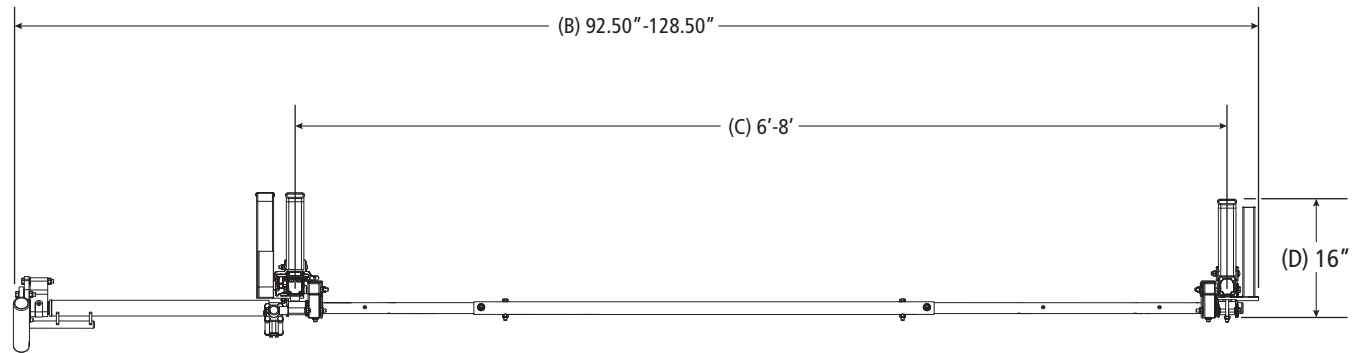

PRIME DESIGN™

A Safe Fleet Brand

HRX-009-E-RETRO

High Roof Left Hand Slide Rotation Retrofit Kit

Dimensional Specifications on Page 2

Configuration as shown:

Slide Rotation, w/ Slide
Finish: White Powder Coat
Rack Weight (empty): 49 lbs

Load specifications as shown:

Maximum Ladder Weight RH 75 lbs
Maximum Ladder Length RH 32 ft
Maximum Ladder Section RH..... 16 ft

HRX-009-E-RETRO

High Roof Left Hand Slide Rotation Retrofit Kit

Approximate dimensions as shown:

- A: Width 35"
- B: Length 92.50" - 128.50"
- C: Crossbar Spacing 6'-8'
- D: Height 16"

Assembly Manual also available:

HRX-009-E-RETRO

USOV-HXR009ERETRO-US01 Rev-B 0118