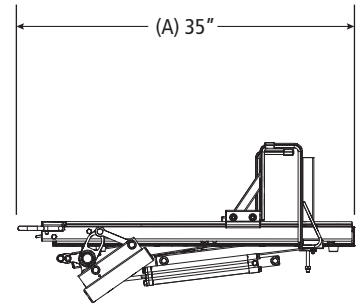

Load specifications as shown:

Maximum Ladder Weight RH 75 lbs
Maximum Ladder Length RH 32 ft
Maximum Ladder Section RH..... 16 ft

HRX-009-E-RETRO

High Roof Left Hand Slide Rotation Retrofit Kit

Approximate dimensions as shown:

- A: Width 35"
- B: Length 92.50" - 128.50"
- C: Crossbar Spacing 6'-8'
- D: Height 16"

Assembly Manual also available:

HRX-009-E-RETRO

USOV-HXR009ERETRO-US01 Rev-B 0118