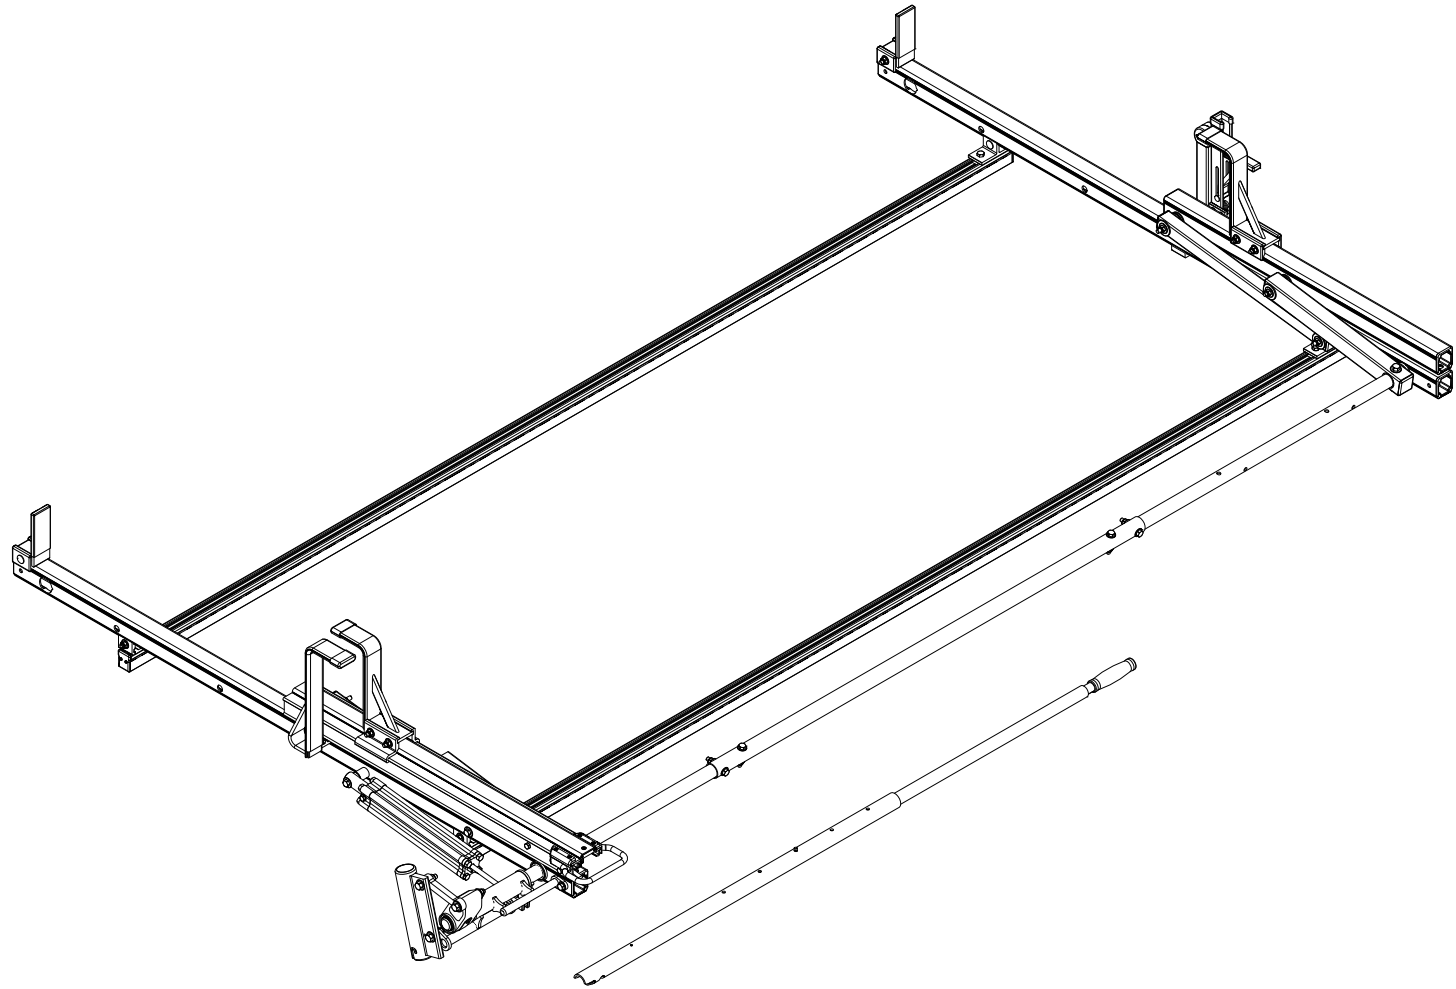

#### Load specifications as shown:

Maximum Ladder Weight LH..... 100 lbs

Maximum Ladder Length LH..... 32 ft

Maximum Ladder Section LH ..... 16 ft

Maximum Ladder Weight RH ..... 75 lbs

Maximum Ladder Length RH ..... 32 ft

Maximum Ladder Section RH..... 16 ft

*\*Mounting Hardware ordered separately*

*\*Note: Mounting Hardware purchased separately. For more information, please contact Sales & Support.*