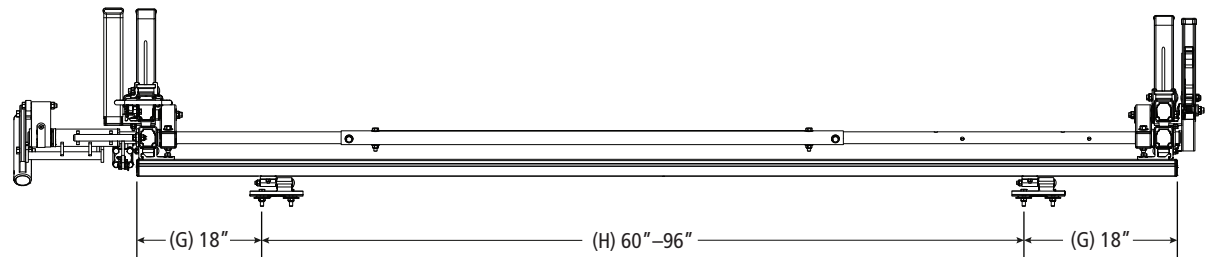

Alternate Installation

*Note: Mounting Hardware purchased separately. For more information, please contact Sales & Support.

Assembly Manual also available:

HBR-E-6001

USOV-HBRE6001-US01 Rev-A 0118