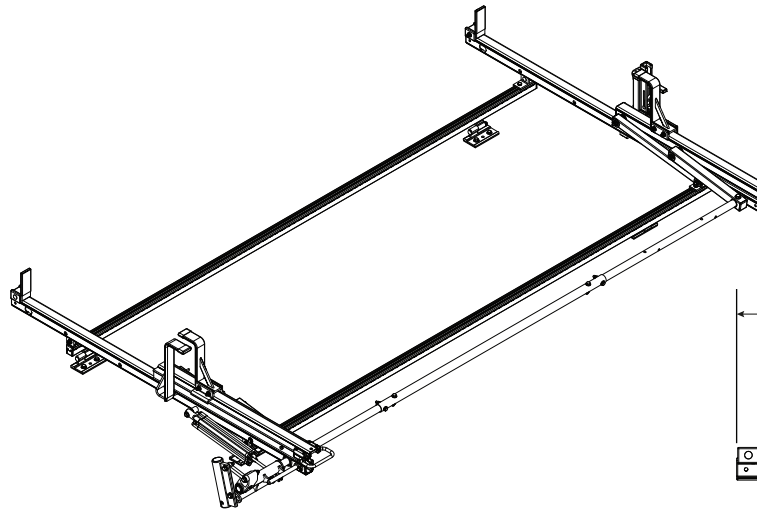

HBR-E-6001

Pickup Rack, Universal

Shown with MPK-0007 for illustrative purposes only

Approximate dimensions as shown:

- A: Maximum Mount Spacing L/R..... 48"
- B: Minimum Mount Spacing L/R..... 36"
- C: Rack Width ..... 63"
- D: Rack Length..... 112"
- E: Crossbar Spacing..... 8'
- F: Mount Spacing F/R (Typ) ..... 78"-96"
- G: Maximum Mount Offset ..... 18"
- H: Mount Spacing F/R (Alt) ..... 60"-96"
- I: Rack Height..... 17"

*Mounting Hardware ordered separately

Typical Installation