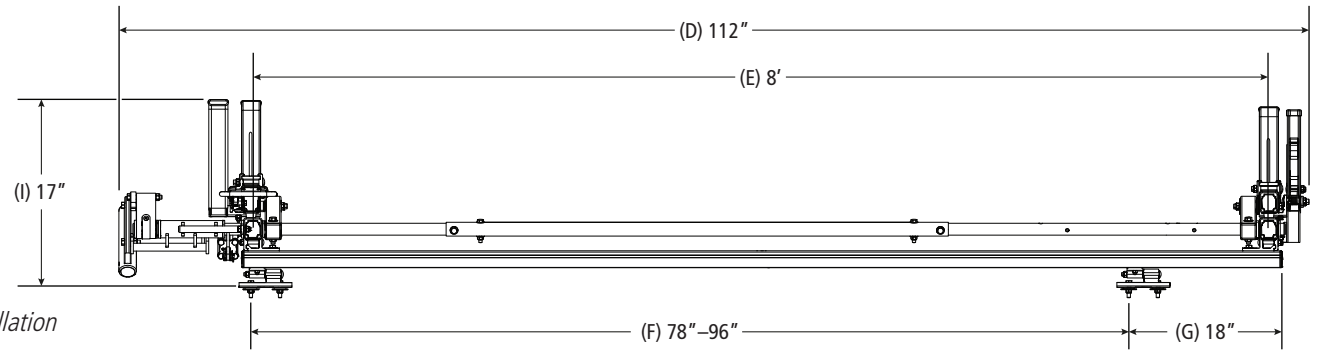

HBR-E-6001

Pickup Rack, Universal

Shown with MPK-0007 for illustrative purposes only

Approximate dimensions as shown:

- A: Maximum Mount Spacing L/R..... 48"
- B: Minimum Mount Spacing L/R..... 36"
- C: Rack Width ..... 63"
- D: Rack Length..... 112"
- E: Crossbar Spacing..... 8'
- F: Mount Spacing F/R (Typ) ..... 78"-96"
- G: Maximum Mount Offset ..... 18"
- H: Mount Spacing F/R (Alt) ..... 60"-96"
- I: Rack Height..... 17"

*Mounting Hardware ordered separately

Typical Installation