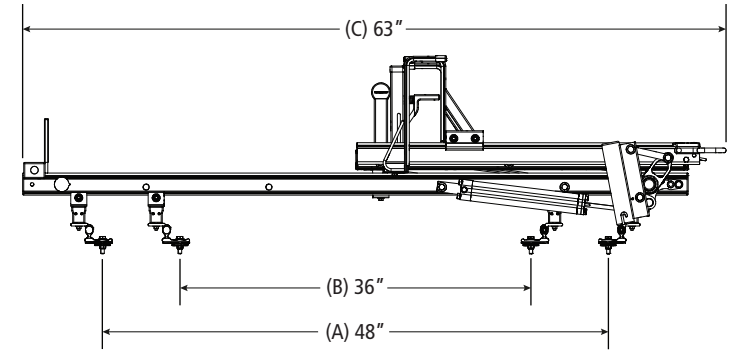

HBR-E-6001

Pickup Rack, Universal

Shown with MPK-0007 for illustrative purposes only

Approximate dimensions as shown:

- A: Maximum Mount Spacing L/R..... 48"
- B: Minimum Mount Spacing L/R..... 36"
- C: Rack Width ..... 63"
- D: Rack Length..... 112"
- E: Crossbar Spacing..... 8'
- F: Mount Spacing F/R (Typ) ..... 78"-96"
- G: Maximum Mount Offset ..... 18"
- H: Mount Spacing F/R (Alt) ..... 60"-96"
- I: Rack Height..... 17"

*Mounting Hardware ordered separately

Typical Installation